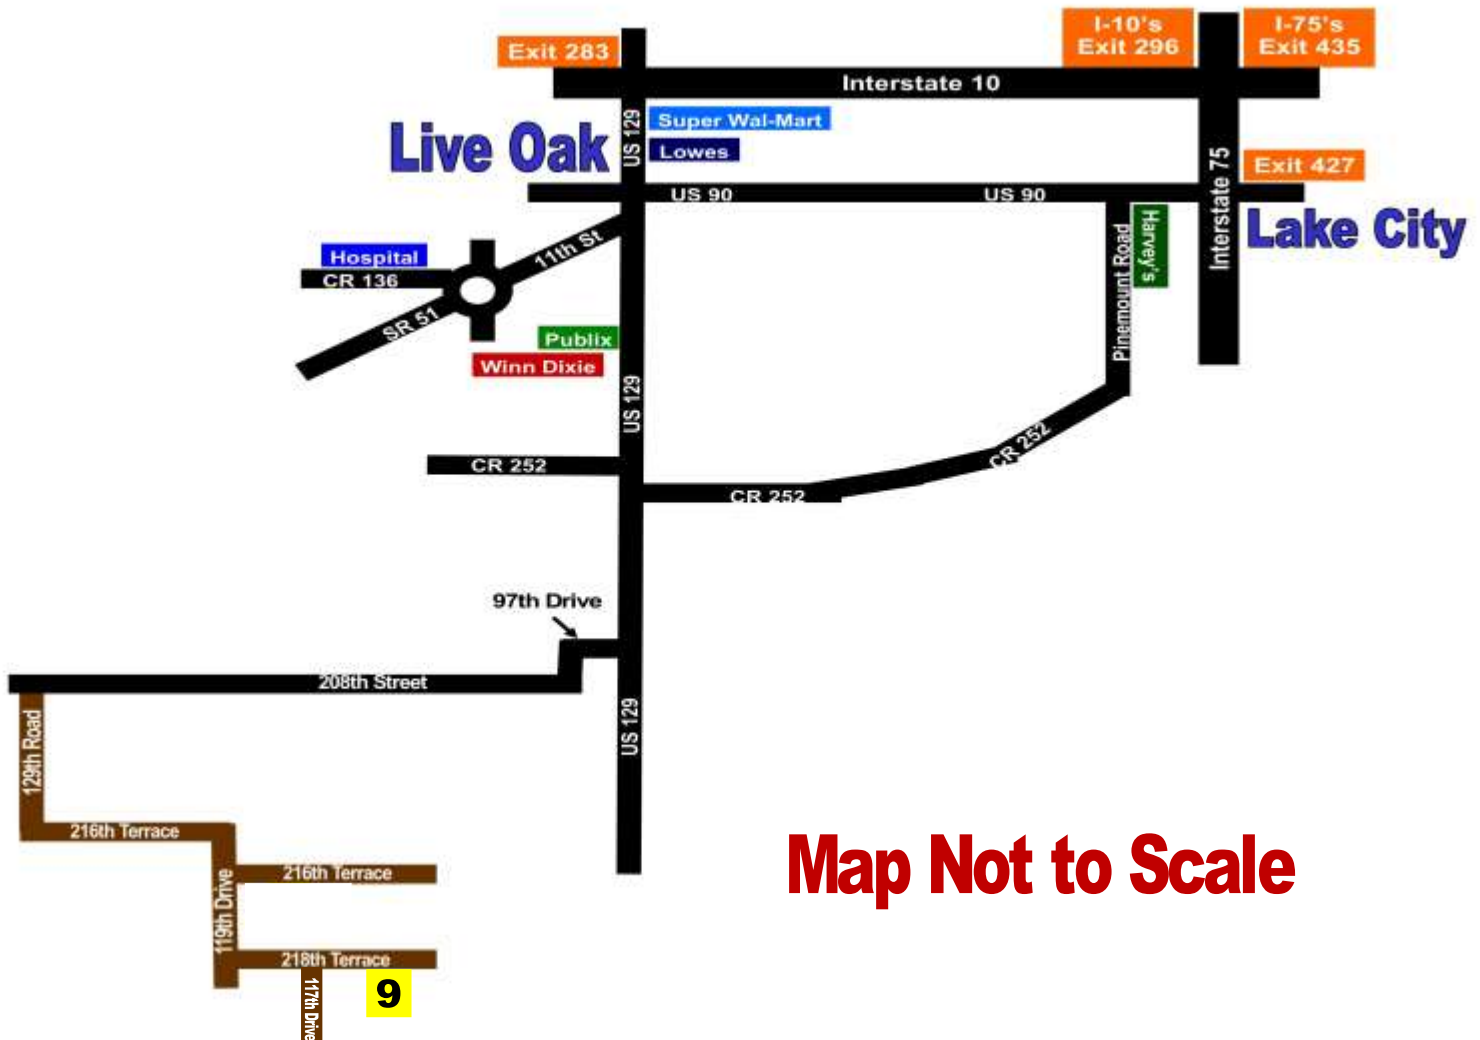

Suwannee Woodlands - Lot 9 Directions

Directions to Suwannee Woodlands Lot 9

1. Take Interstate 10 to Exit 283 (US 129)
2. Take US 129 South to US 90 in downtown Live Oak. Go 16.3 miles south of US 90 on US 129 to 97th Drive on your RIGHT.
3. Turn RIGHT onto 97th Drive which runs into 208th Street. Continue 4.5 miles on 208th Street to 129th Road on your LEFT.
4. Turn LEFT onto 129th Road and go 9/10 of a mile to 216th Terrace.
5. Turn LEFT onto 216th Terrace and go 2.8 miles to 119th Drive on your RIGHT.
6. Turn RIGHT onto 119th Drive and go 3/10 of a mile to 218th Terrace on your LEFT.
7. Turn LEFT onto 218th Terrace and go 5/10 of a mile to Lot 9 on your RIGHT.

Address of a house on Lot 8 for GPS : **11560 218th Terrace, O'Brien, FL 32071**