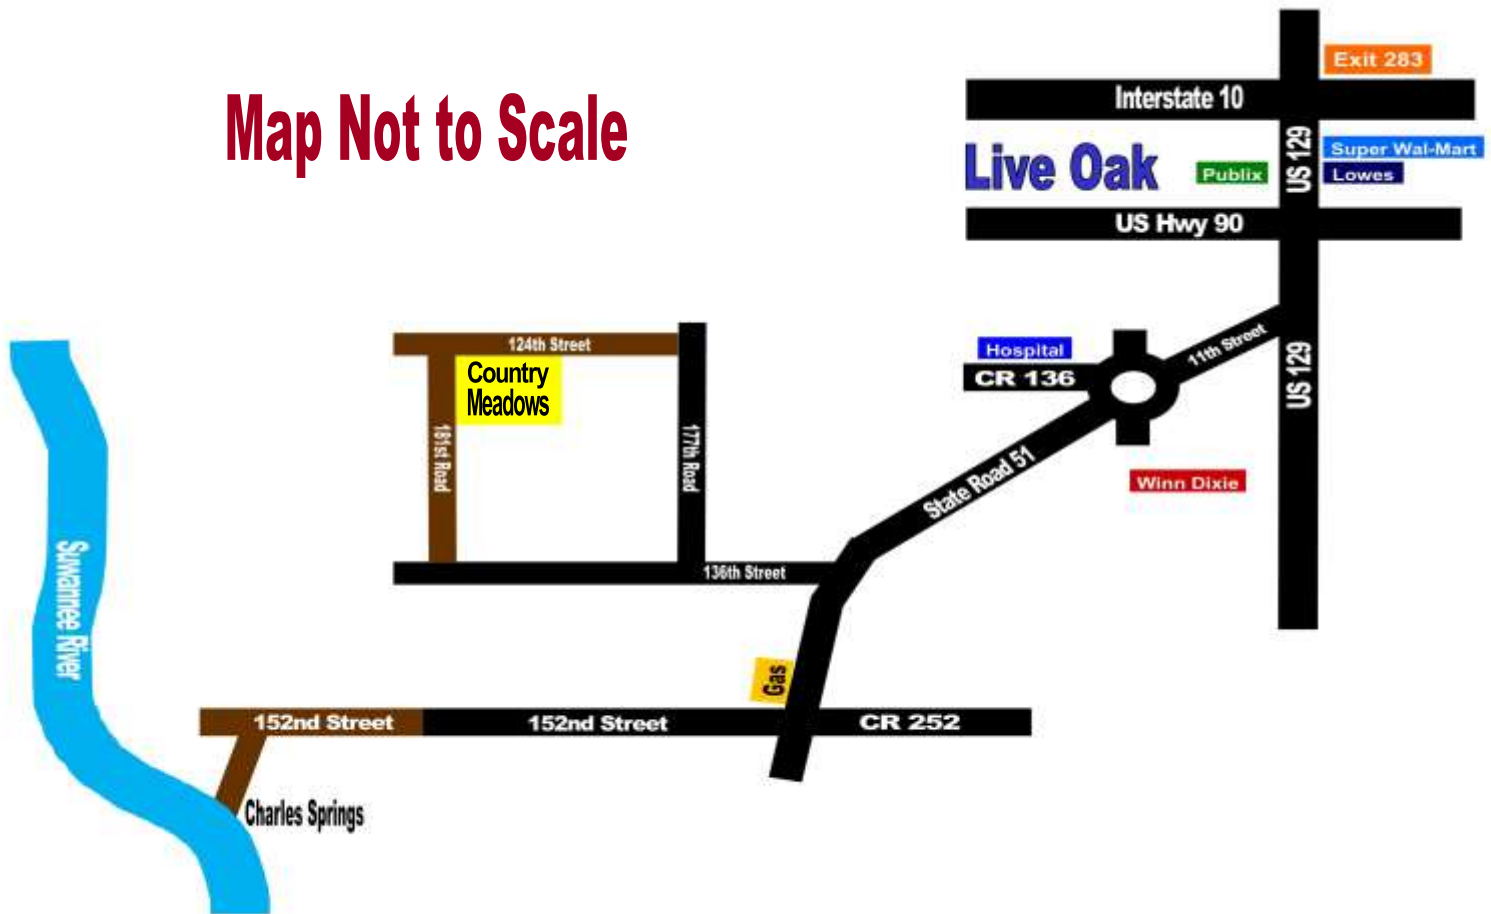

Country Meadows Directions

Map Not to Scale

Directions to Country Meadows

1. Take Interstate 10 to Exit 283 (14 miles West of Interstate 75)
2. Take Exit Ramp to US-129
3. Take US 129 South into Live Oak (Go approximately 4 miles to 11th St SW / SR 51 on your RIGHT)
4. Go around the traffic circle and continue on SR 51 towards Mayo (Go 10.4 miles to 136th Street on your RIGHT)
5. Turn RIGHT onto 136th Street and go 7/10 of a mile to 177th Road on your RIGHT.
6. Turn RIGHT onto 177th Road and go 1.5 miles to 124th Street on your LEFT.
7. Turn LEFT onto 124th Street and go 3/10 of a mile to Country Meadows on your LEFT.
8. Use the Country Meadows Sales Plat to locate the available lots.

Address of a home across the street from Estate 5 for GPS:

17953 124th Street, Live Oak, FL 32060