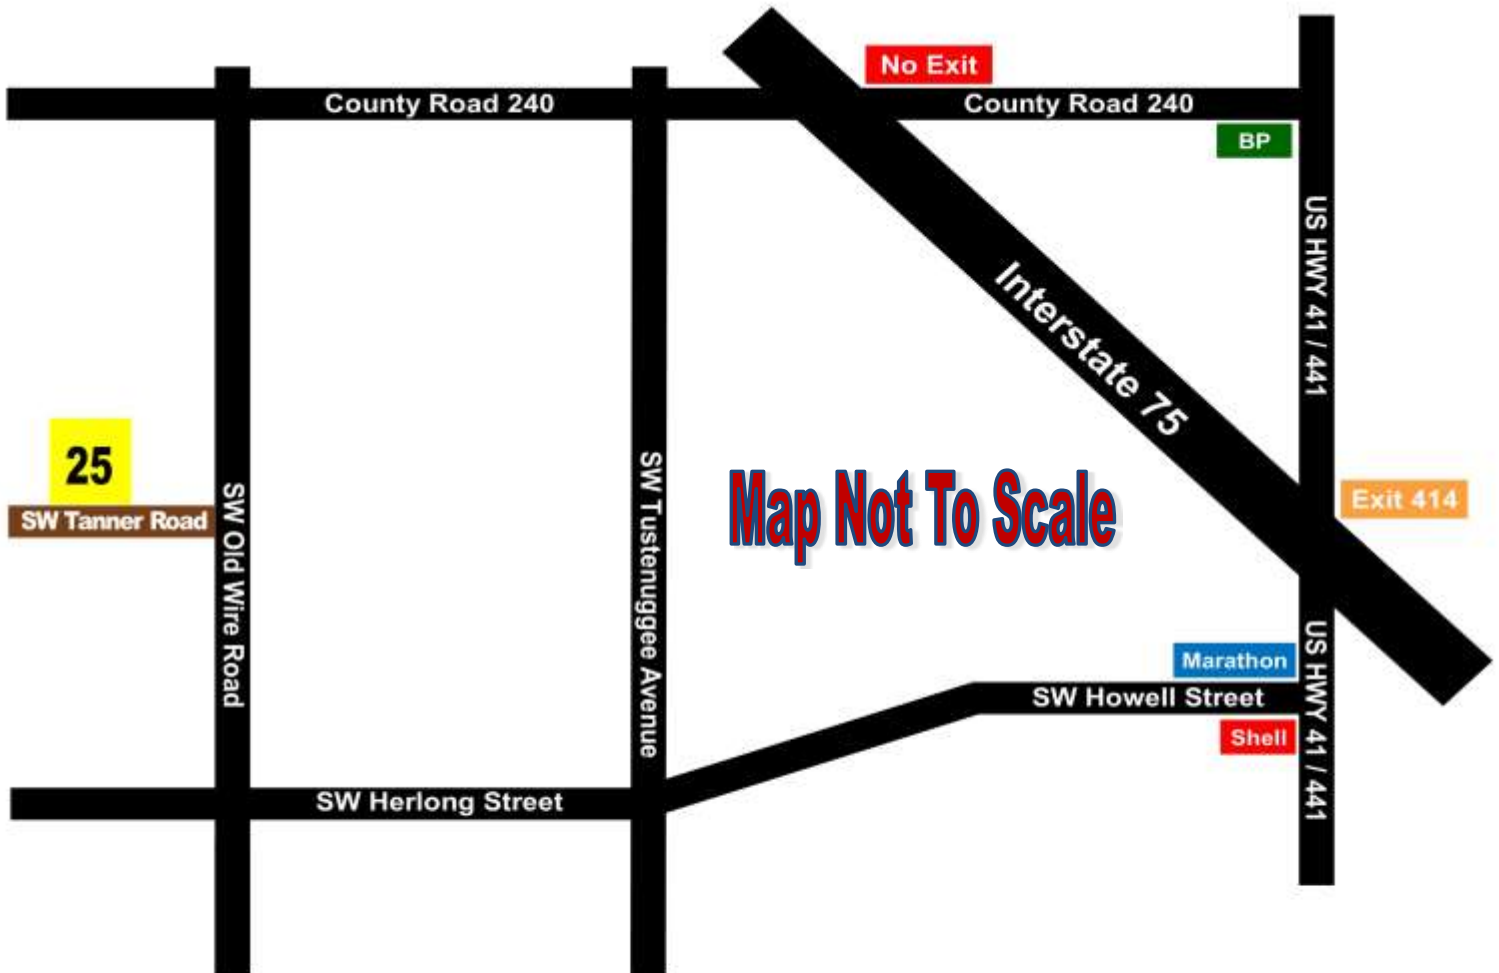

Columbia East West Directions

Directions to Columbia East West - Estate 25

1. Take Interstate 75 to Exit 414
2. Turn LEFT heading South on US HWY 41-441 for 3/10 of a mile to SW Howell Street. (SW Howell Street is located between the BP and Marathon Gas Stations)
3. Turn RIGHT onto SW Howell Street and go 3 miles to a 2-Way Stop at SW Tustenuggee Avenue.
4. Continue straight crossing over SW Tustenuggee Avenue and the road is now called SW Herlong Street.
5. Continue on SW Herlong Street for 2 miles to SW Old Wire Road on your RIGHT.
6. Turn RIGHT onto SW Old Wire Road and go 1.4 mile to SW Tanner Glen on your LEFT.
6. Turn LEFT onto SW Tanner Road and Lot 25 is 800 feet down SW Tanner Road on your RIGHT.

Address of a Home across the street from Lot 25 for GPS: 224 SW Tanner Road, Fort White, FL 32038