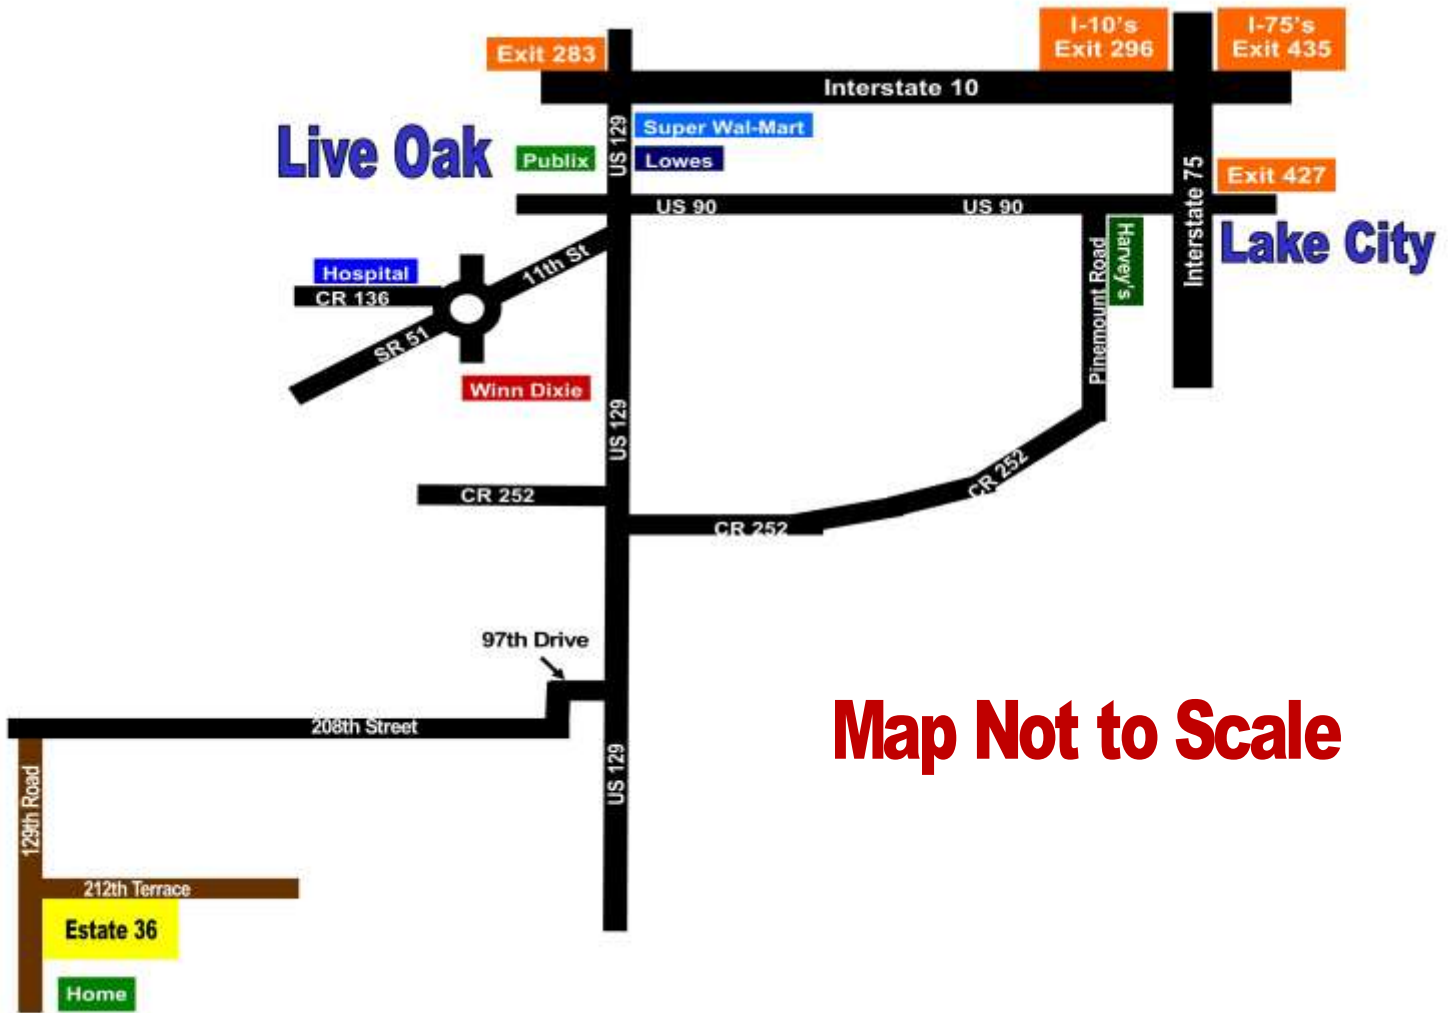

The Timbers Estate 36 Directions

Directions to The Timbers Estate 36

1. Take Interstate 10 to Exit 283 (US 129)
2. Take US 129 South to US 90 in downtown Live Oak. Go 16.3 miles south of US 90 on US 129 to 97th Drive on your RIGHT.
3. Turn RIGHT onto 97th Drive which runs into 208th Street. Continue 4.5 miles on 208th Street to 129th Road on your LEFT.
4. Turn LEFT onto 129th Road and go 7/10 of a mile to Estate 36 is located on the corner of 129th Road and 212th Terrace.

Address of a house next door for GPS : **21288 129th Road, Obrien, FL 32071**