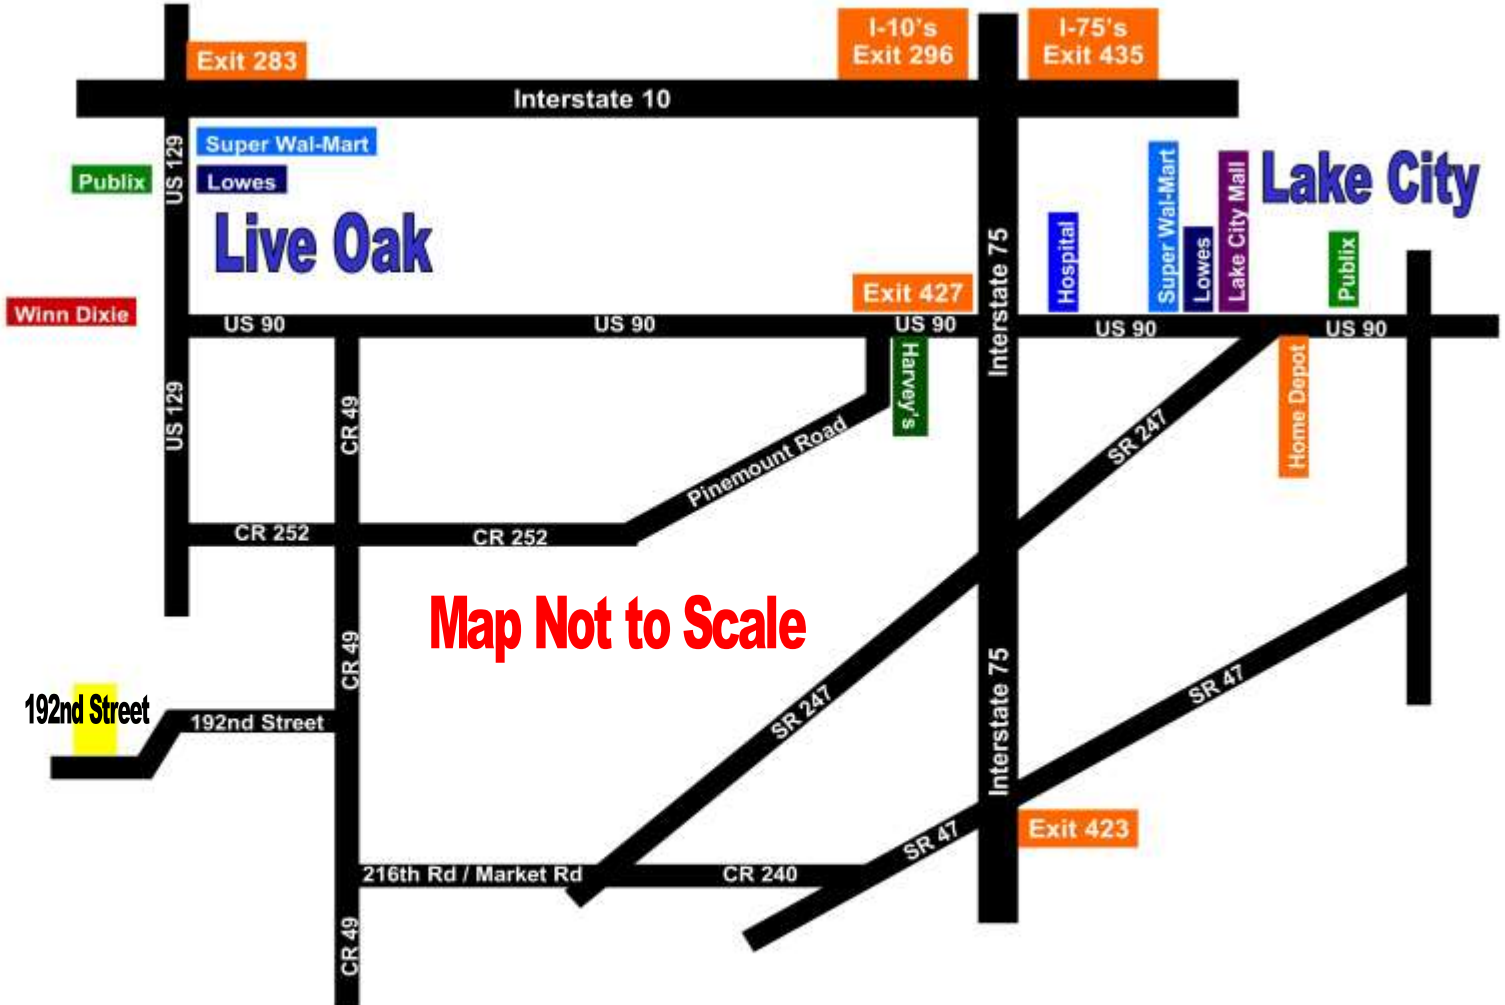

## 192nd Street Directions

### Directions to 192nd Street

1. From Lake City's Exit 423 off Interstate 75, go southwest 4.5 miles to CR-240.
2. Turn RIGHT (West) onto CR-240 and go 5.9 miles to SR-247.
3. Cross over SR-247 remaining on CR-240. (When you cross SR-247 you leave Columbia County and enter Suwannee County. CR-240 is the road you continue West on but it changes to Suwannee County names which are Market Road or 216th Street.)
4. You will go 5.1 miles on CR-240/Market Road/216th Street to CR-49.
5. Turn RIGHT (North) onto CR-49 and go 3.5 miles to 192nd Street on your LEFT.
6. Turn LEFT onto 192nd Street and go 1.6 miles to the property on your RIGHT.

**The Address of the property is: 7519 192nd Street, McAlpin, FL 32062**