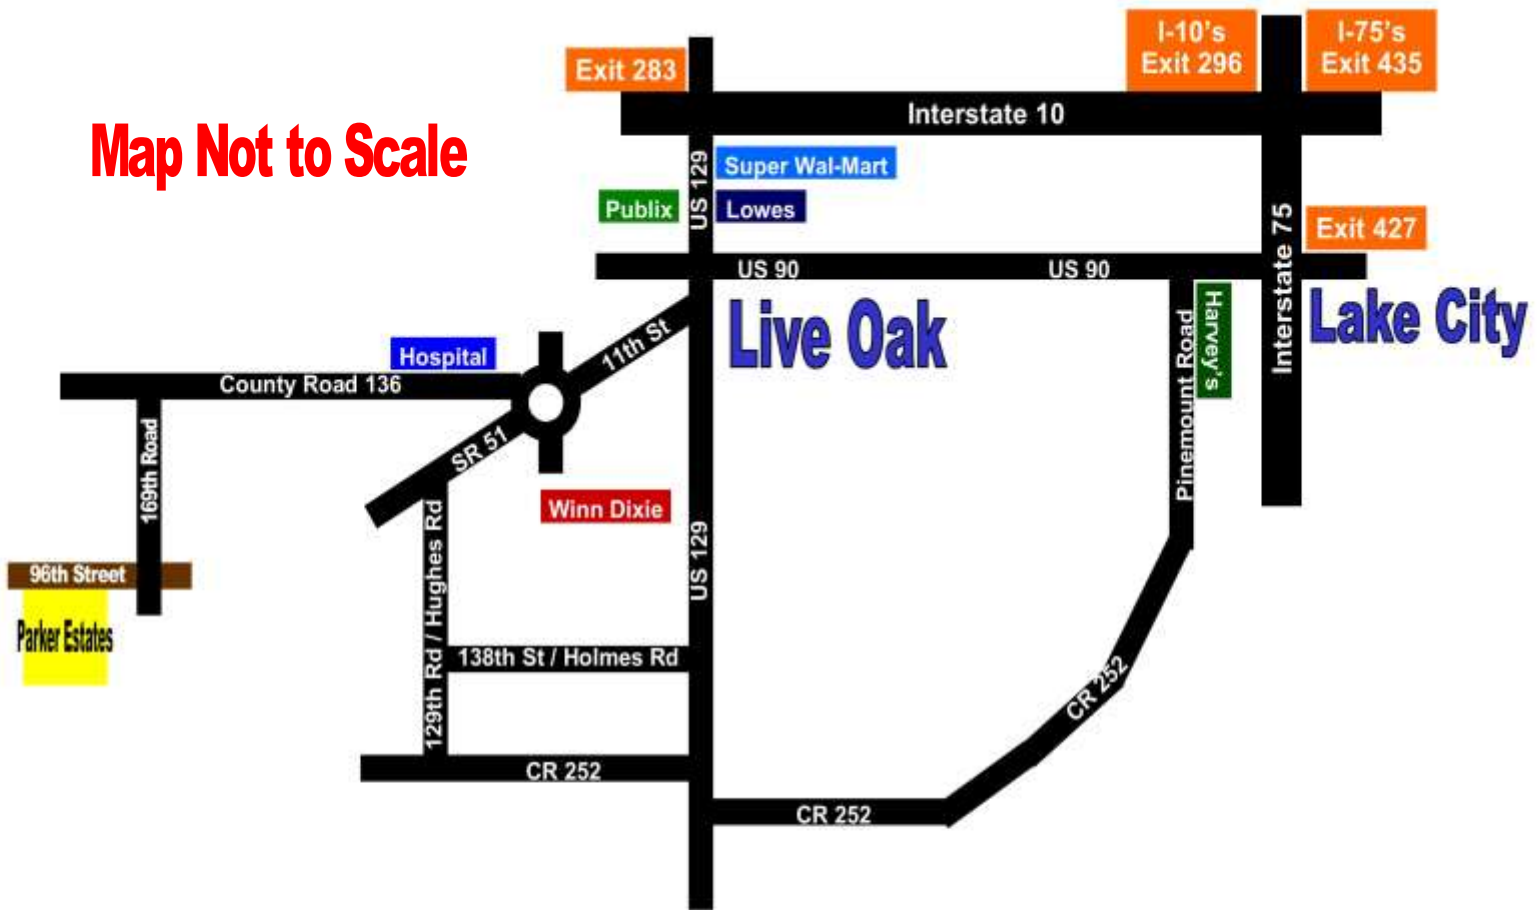

Parker Estates Directions

Directions to Parker Estates

1. Take I-10 to Exit 283 (14 miles West of I-75 and I-10 Interchange)
2. Take Exit Ramp to US-129
3. Turn LEFT onto US 129 South (Go approximately 4 miles to 11th St SW / SR 51 on your RIGHT)
4. Go around the traffic circle and continue on CR 136 (Go 6 miles to 169th Road on your LEFT)
5. Turn LEFT onto 169th Road and go 1 mile to 96th Street.
6. Turn RIGHT onto 96th Street and go 2/10 of a mile to Parker Estates on your LEFT.
7. Use the Parker Estates Sales Plat to locate the available properties.

Address of a Home Across the Street for GPS: 16959 96th Street, Live Oak, FL 32060