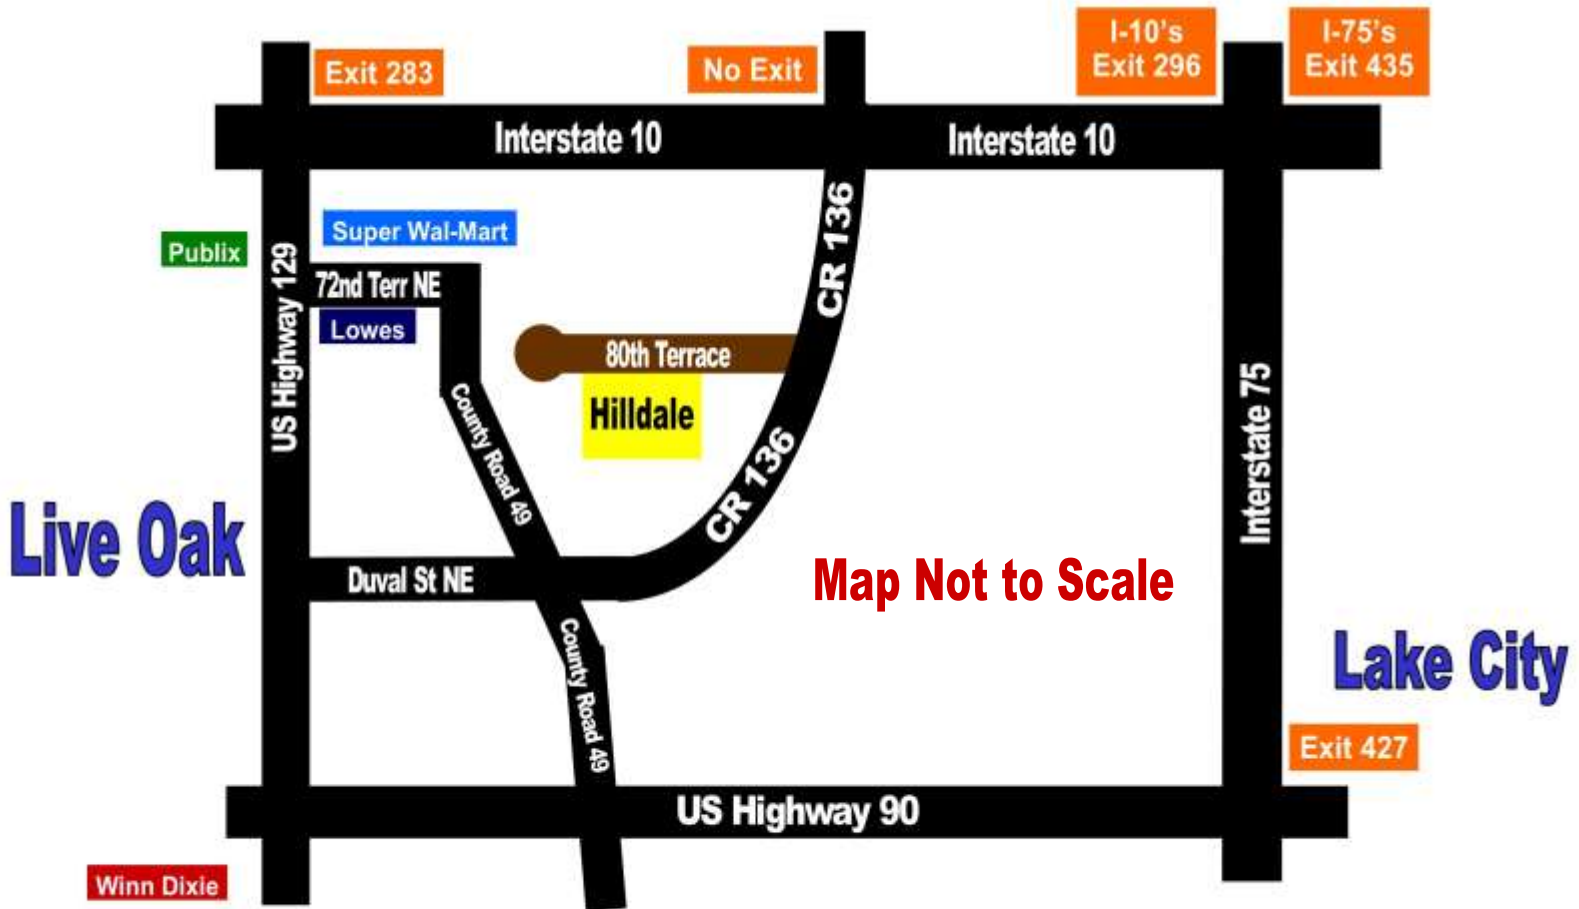

## Hilldale Directions

### Directions to Hilldale

1. Take Interstate 10 West to Exit 283. (14 miles from Interstate 75)
2. Turn LEFT onto US Highway 129 South. (Go 1 mile south to 72nd Terrace NE / County Road 49 on LEFT "Next to Lowes")
3. Turn LEFT onto 72nd Terrace NE / County Road 49. (Go 2 miles to Duval St NE / CR 136)
4. Turn LEFT onto Duval St NE / CR 136. (Go 1/2 of a mile to 80th Terrace on your LEFT)
5. Turn LEFT onto 80th Terrace. (Go 4/10 of a mile to Estates 11 & 12 on your LEFT)
6. Use the Hilldale Sales Plat to locate available properties.

**Address of Home Across the Street for GPS:**

**10117 80th Terrace, Live Oak, FL 32060**