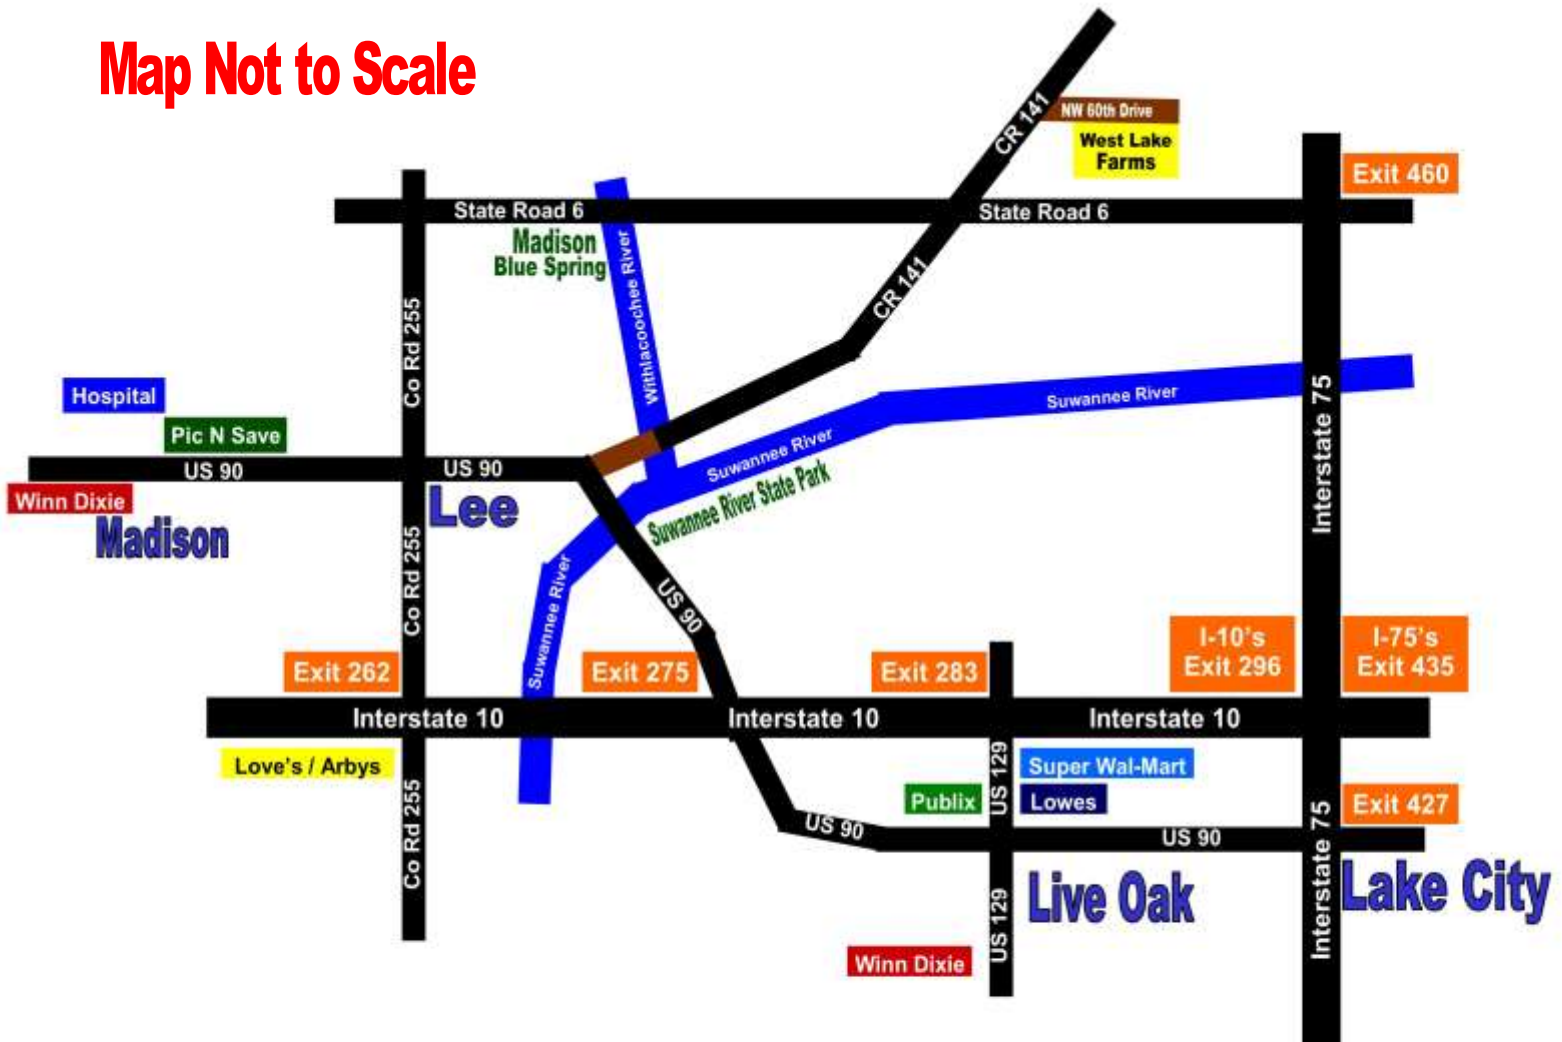

## West Lake Farms Directions

**Map Not to Scale**

## Directions to West Lake Farms

1. Take Interstate 75 to State Road 6 at Exit 460
2. Take State Road 6 West for 5.3 miles to County Road 141 (Crossroads Speedway)
3. Turn RIGHT onto County Road 141 and go 1.2 miles north to Estate 11 on your RIGHT or continue 3/10 of a mile past Estate 11 to NW 60th Drive on the RIGHT for Estates 23, 24 and 25.
4. Turn RIGHT onto NW 60th Drive and go 6/10 of a mile to NW 48th Way on your RIGHT.
5. Turn Right onto NW 48th Way and the estates will be located at the end of the cul-de-sac.

**Address of a Home Next to Estate 11 for GPS: 5150 NW County Road 141, Jennings, FL 32053**

**Address of a Home Next to Estate 23 for GPS: 5954 NW 48th Way, Jennings, FL 32053**