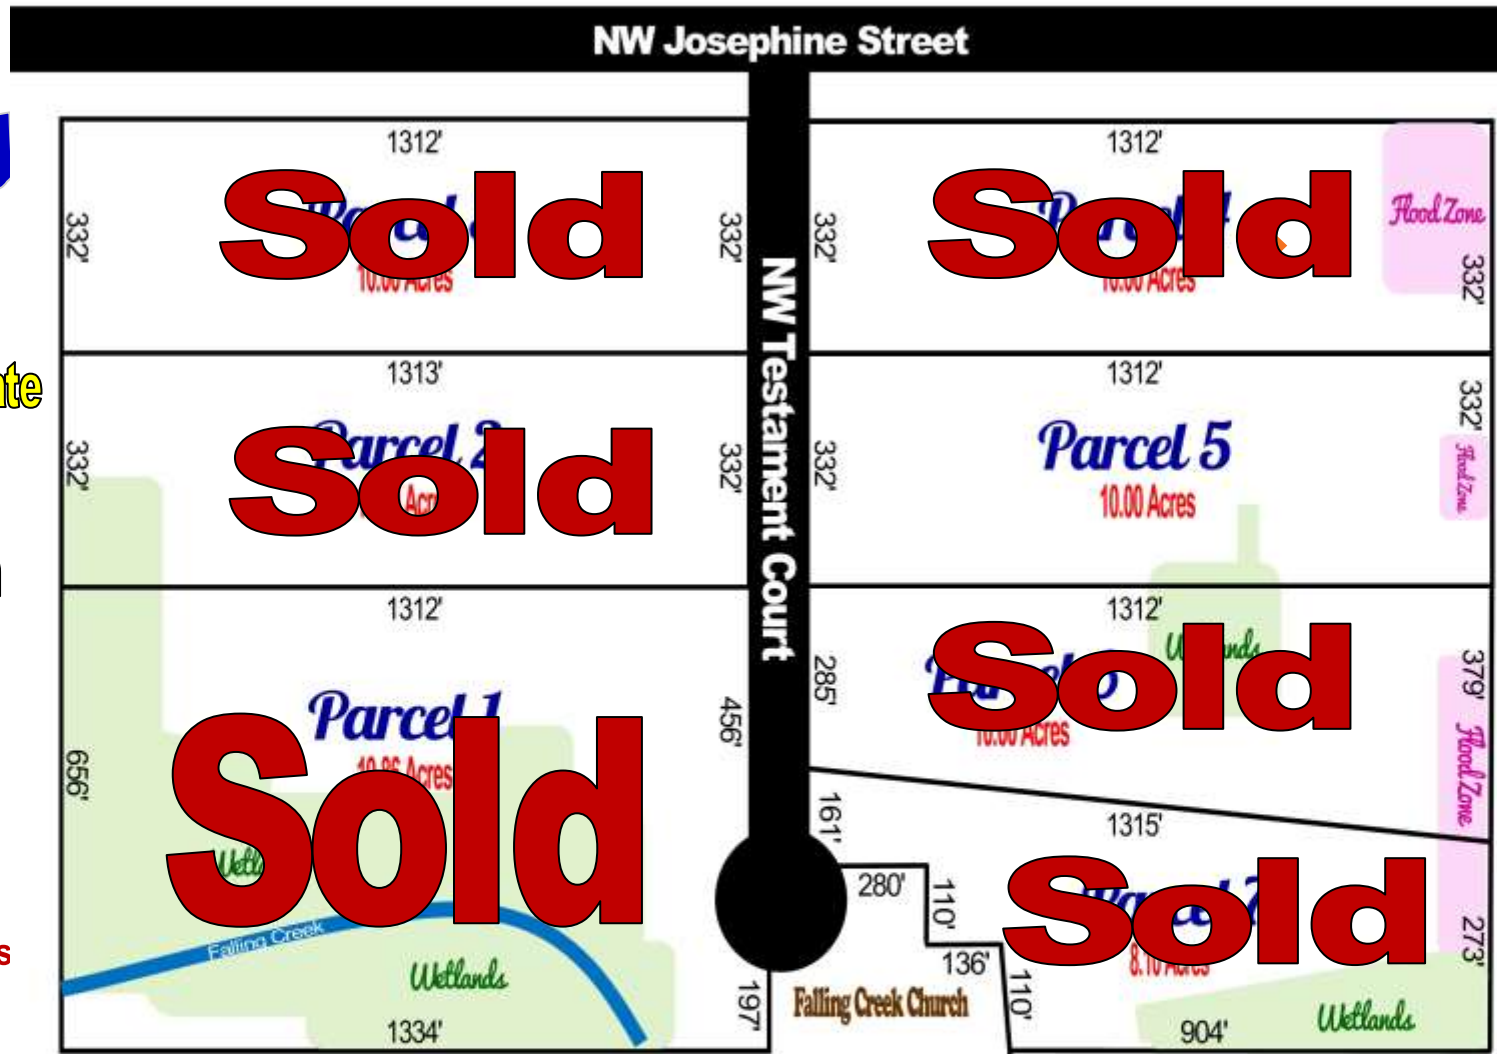

Josephine Acres

Offered by Jim Jean Real Estate

352-339-4487

www.JimJean.com

*Refer to Recorded Plat for exact details

Automatic, Non-Qualifying Seller Financing:

Estate	Acreage	Sales Price	Down	Monthly	Rate	Term
5	10.00	\$74,995	\$7,495	\$565	8.90%	25 years