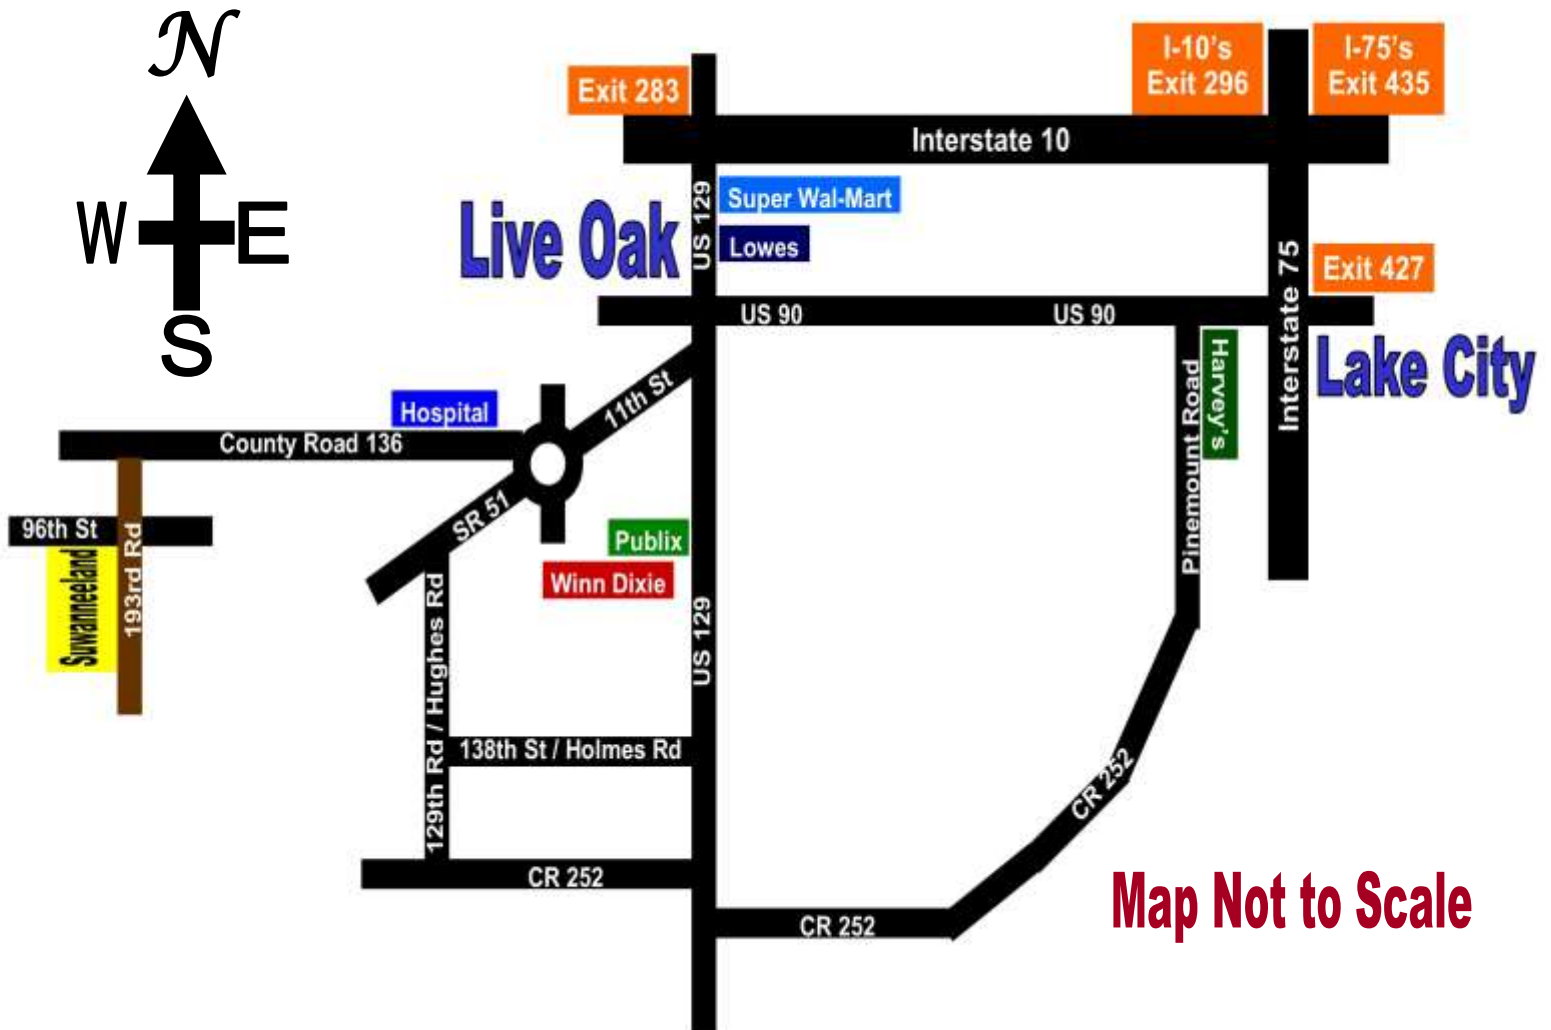

Suwanneeland Directions

Directions to Suwanneeland

1. Take I-10 West to Exit 283 (14 miles from I-75)
2. Take Exit Ramp to US-129
3. Turn LEFT onto US 129 South (Go approximately 4 miles to 11th St SW / SR 51 on your RIGHT)
4. Go around the traffic circle and continue on CR 136 (Go 9 miles to 193rd Road on your LEFT)
5. Turn LEFT onto 193rd Road and go 1 mile to 96th Street.
6. Turn RIGHT onto 96th Street and go 400 feet to Estate 4 on your LEFT.
7. Use the Suwanneeland Sales Plat to locate the lots.

Address of a Home next to Estate 3: 19382 96th Street, Live Oak, FL 32060