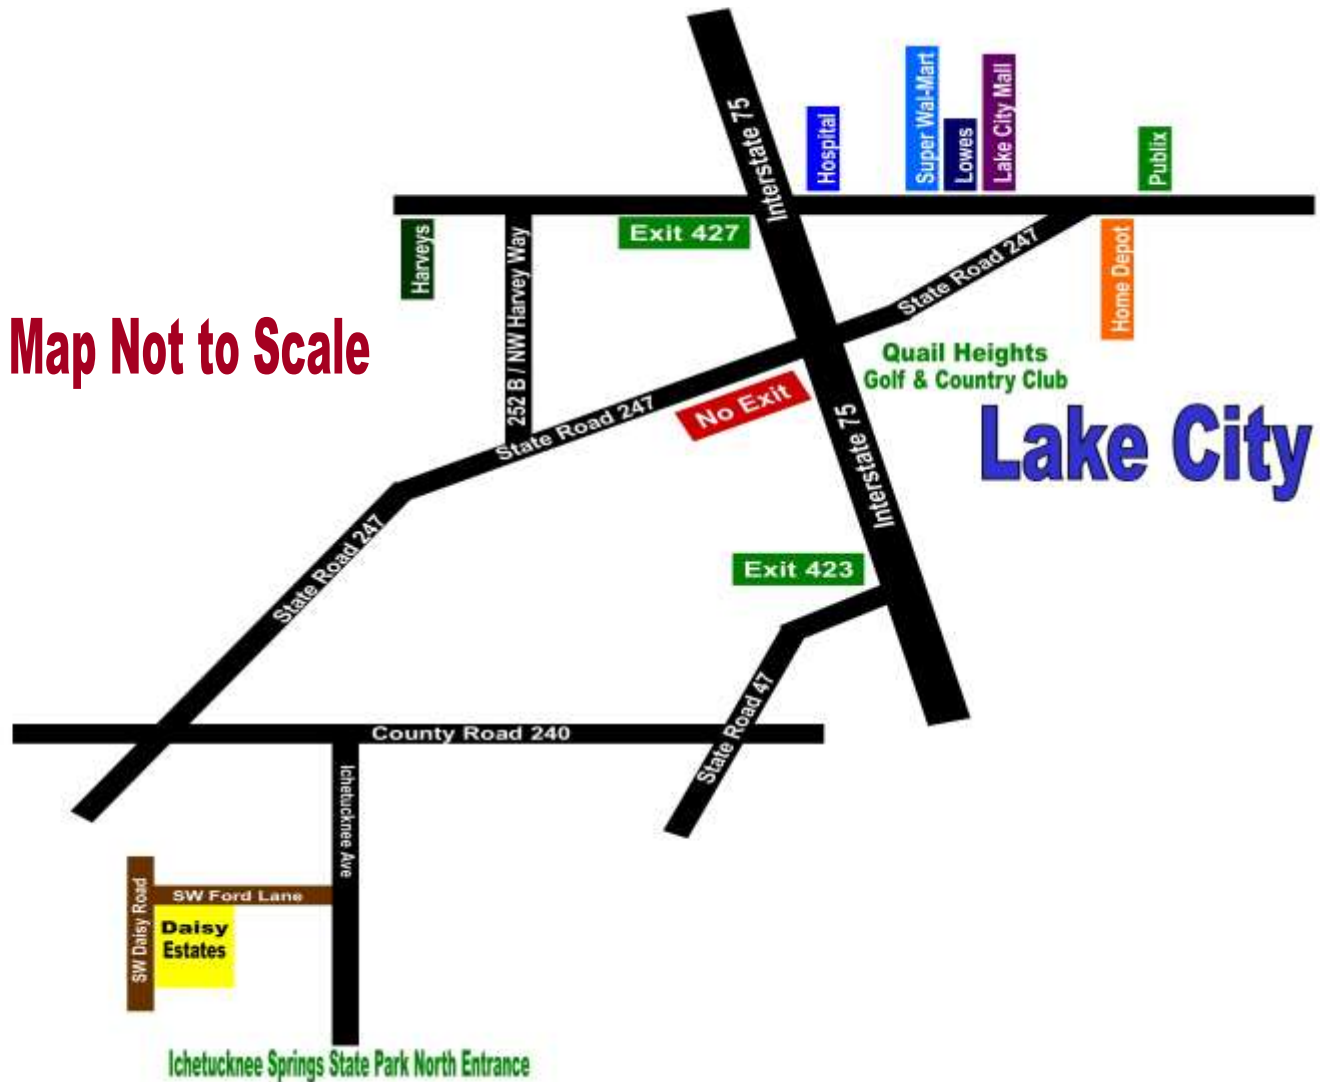

Daisy Estates Directions

Directions to Daisy Estates

1. Take Interstate 75 to Exit 423
2. At Exit 423 take SR-47 West for 4.4 miles to CR-240 (there is a yellow flashing light at CR-240)
3. Turn RIGHT onto CR-240 and go 4 miles to SW Ichetucknee Avenue on your LEFT.
4. Turn LEFT onto SW Ichetucknee Avenue and go 2 miles south to SW Ford Lane on your RIGHT.
5. Turn RIGHT onto SW Ford Lane and go 7/10 of a mile to Daisy Estates on your LEFT.
6. Use the [Daisy Estates Sales Plat](#) to locate the available properties.

Address of a home across from Daisy Estates for GPS: **873 SW Ford Lane, Lake City, FL 32024**