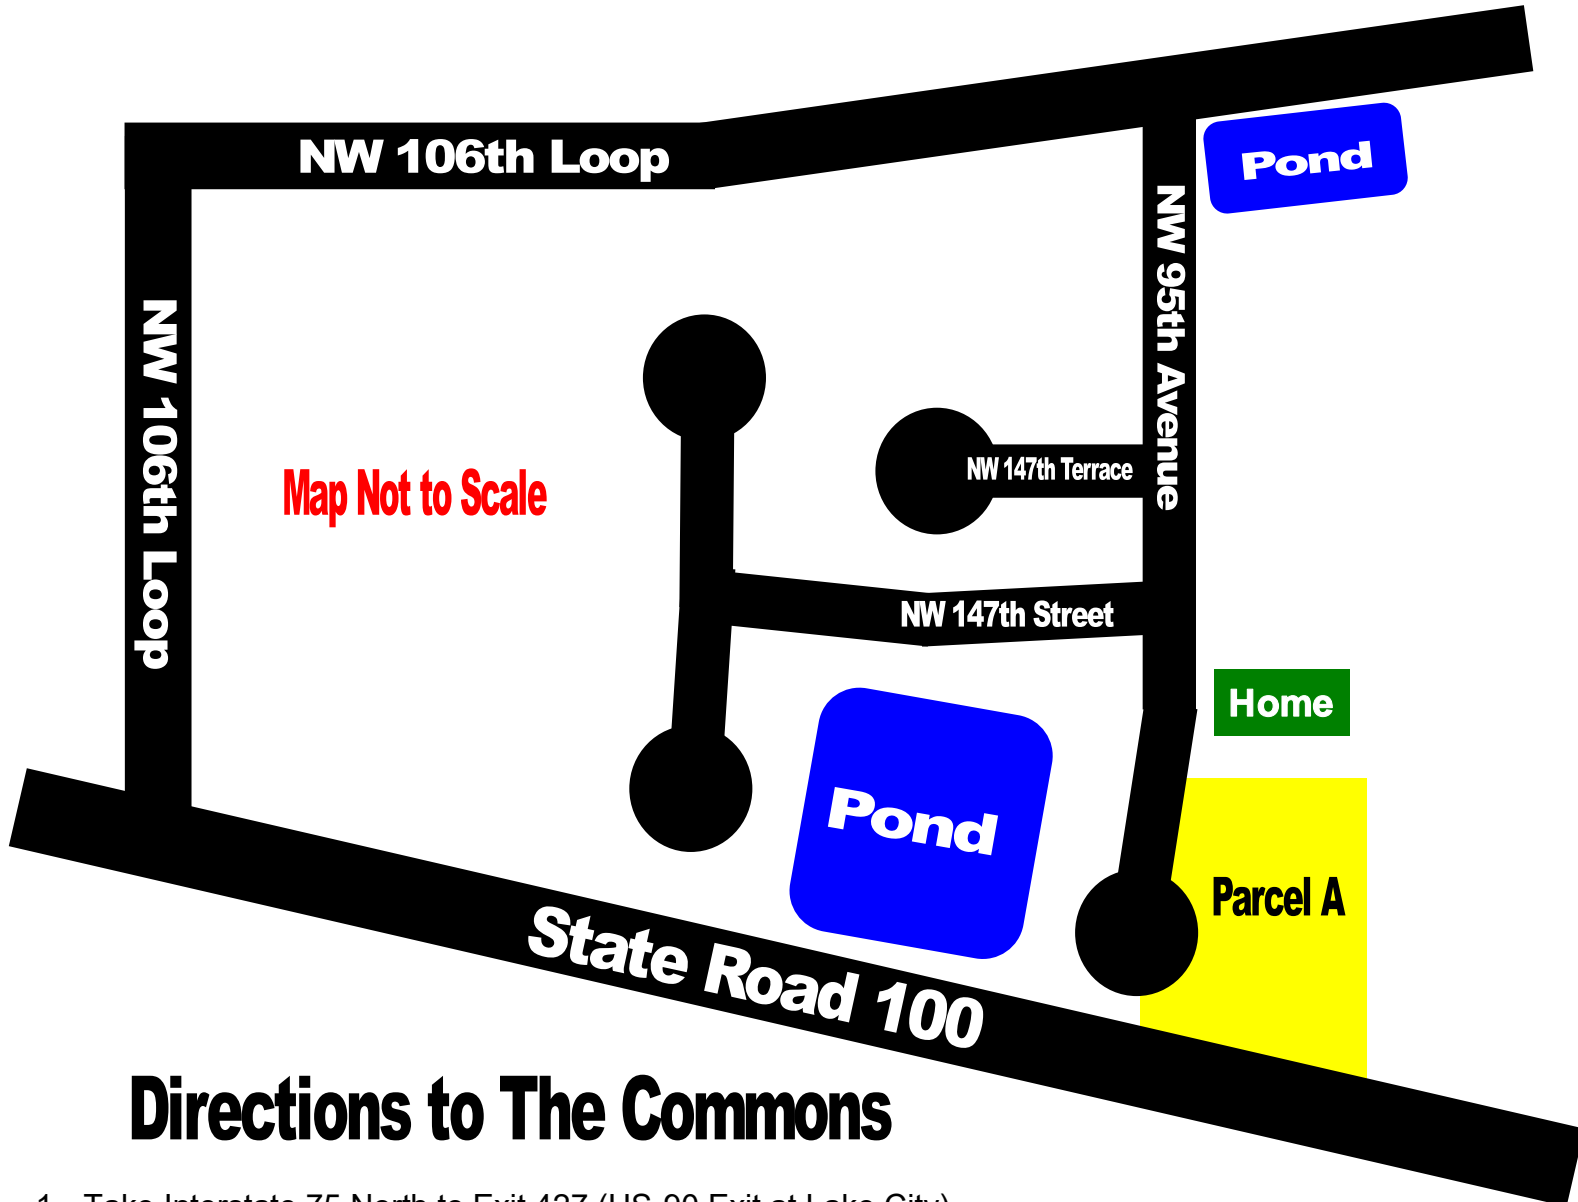

Jim Jean Real Estate

1-800-722-5326

4131 NW 28th Lane, Suite 1, Gainesville, FL 32606 ♦ www.JimJean.com ♦ Cell: 352-339-4487

The Commons Directions

Directions to The Commons

1. Take Interstate 75 North to Exit 427 (US-90 Exit at Lake City)
2. At Exit 427 turn RIGHT onto US-90 heading East, go 2 2/10 miles to Florida 10A also known as SW Baya Drive (just after Rountree Moore Toyota Dealership)
3. Turn RIGHT onto Florida 10A aka SW Baya Drive and go 3 3/10 miles to State Road 100.
4. Turn RIGHT onto State Road 100 and go 10 2/10 miles to NW 106 Loop.
5. Turn LEFT onto NW 106th Loop and go 7/10 of a mile to NW 95th Avenue on your RIGHT.
6. Turn RIGHT onto NW 95th Avenue and go 5/10 of a mile to Parcel A on your LEFT.

Address of a Home Next Door for GPS: 14704 NW 95th Avenue, Lake Butler, FL 32054