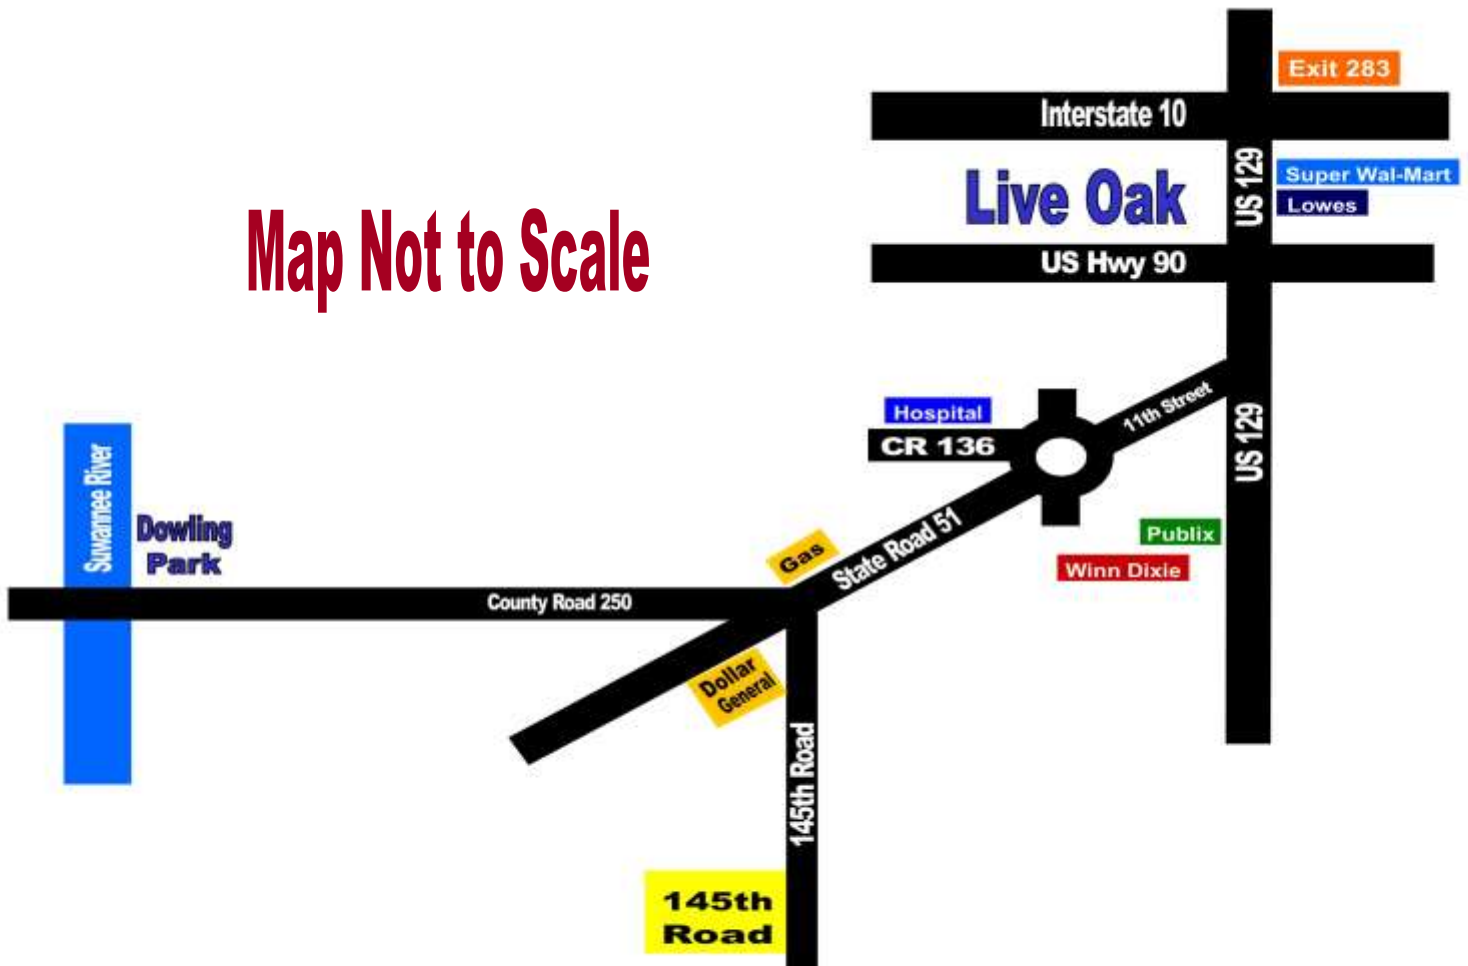

## 145th Road Directions

Map Not to Scale

### Directions to 145th Road

1. Take Interstate 10 to Exit 283 (14 miles West of Interstate 75)
2. Take Exit Ramp to US-129
3. Take US 129 South into Live Oak (Go approximately 4 miles to 11th St SW / SR 51 on your RIGHT)
4. Go around the traffic circle and continue on SR 51 towards Mayo (Go 4.2 miles to 145th Road on your LEFT - Dollar General on the corner)
5. Turn LEFT onto 145th Road and go 8/10 of a mile to **145th Road Properties** on your RIGHT.
6. Use the 145th Road Sales Plat to locate the properties.

Address of a home in front of 145th Road for GPS: **11851 145th Road, Live Oak, FL 32060**