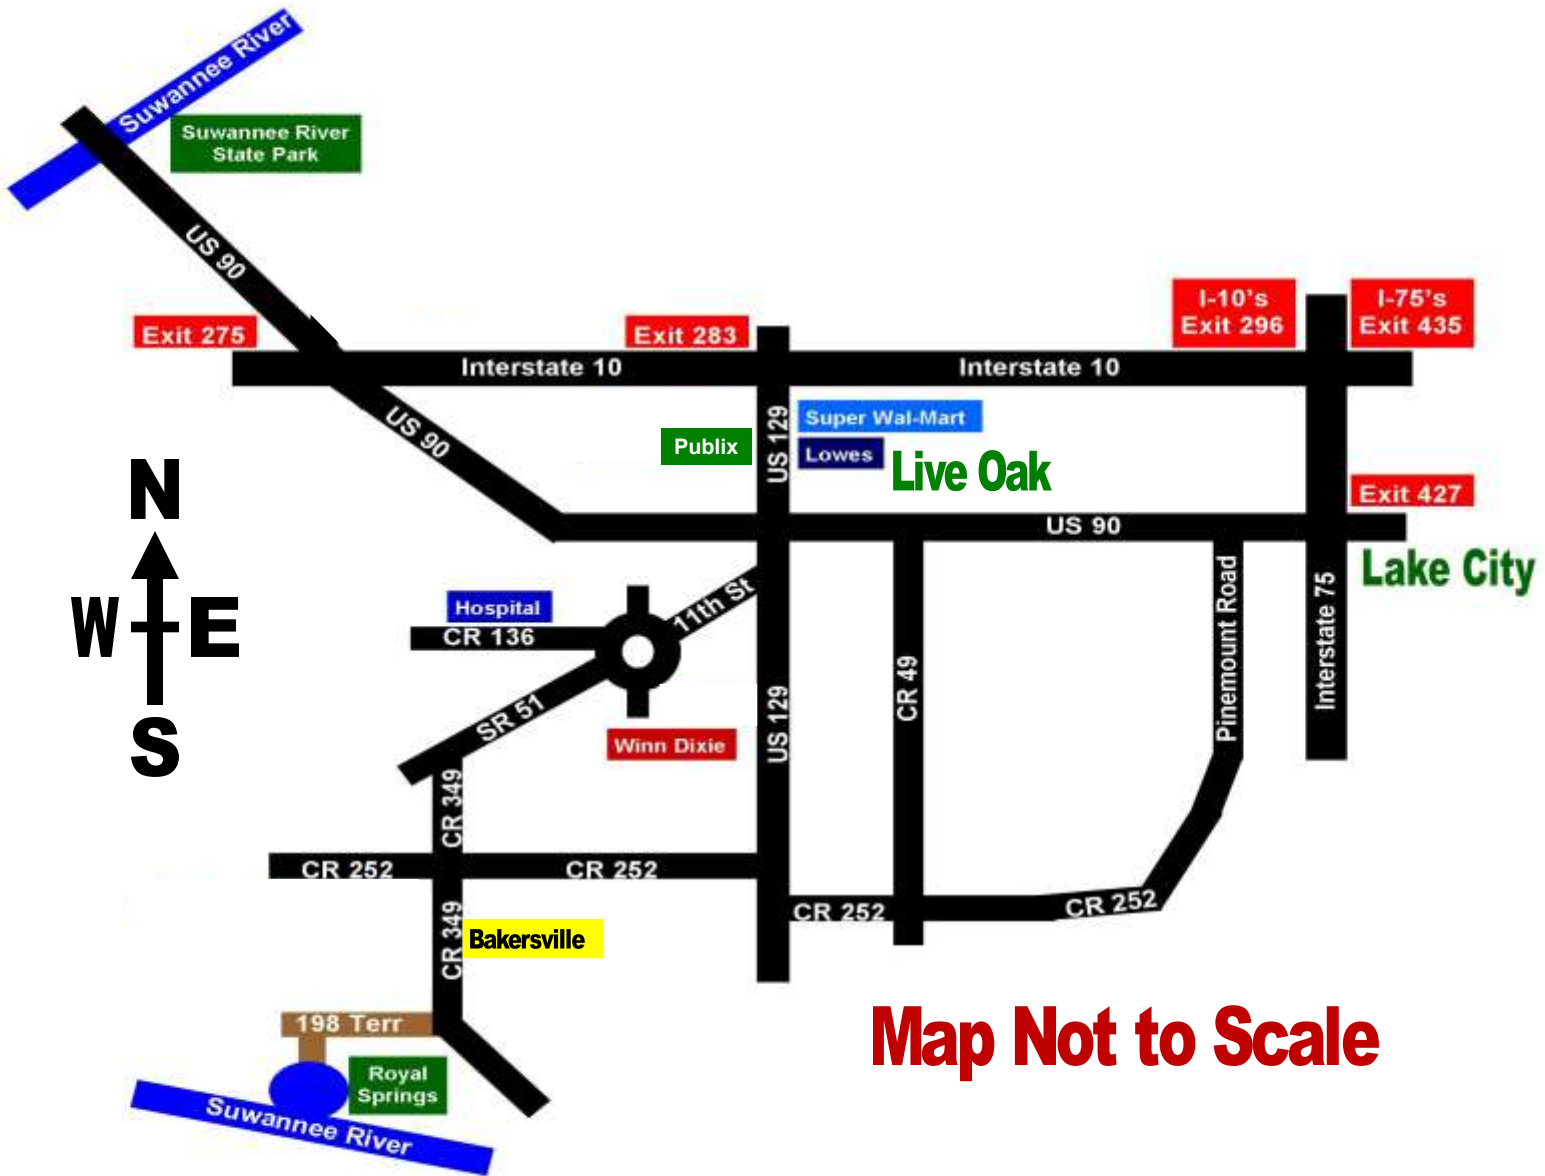

Bakersville Directions

Directions to Bakersville - Parcel A

1. Take Interstate 10 to Exit 283 (14 miles West of Interstate 75)
2. Take Exit Ramp to US-129
3. Turn LEFT onto US 129 South (Go approximately 4 miles to 11th St SW / SR 51 on your RIGHT)
4. Go around the traffic circle and continue on SR 51 towards Mayo (Go 5.5 miles to CR 349 on your LEFT)
5. Turn LEFT onto County Road 349 and go 4.8 miles to Bakersville - Parcel A on your LEFT.
(Across the street from Winding Forest)

Address of a property South of Bakersville for GPS: 16068 North County Road 349, McAlpin, FL 32062