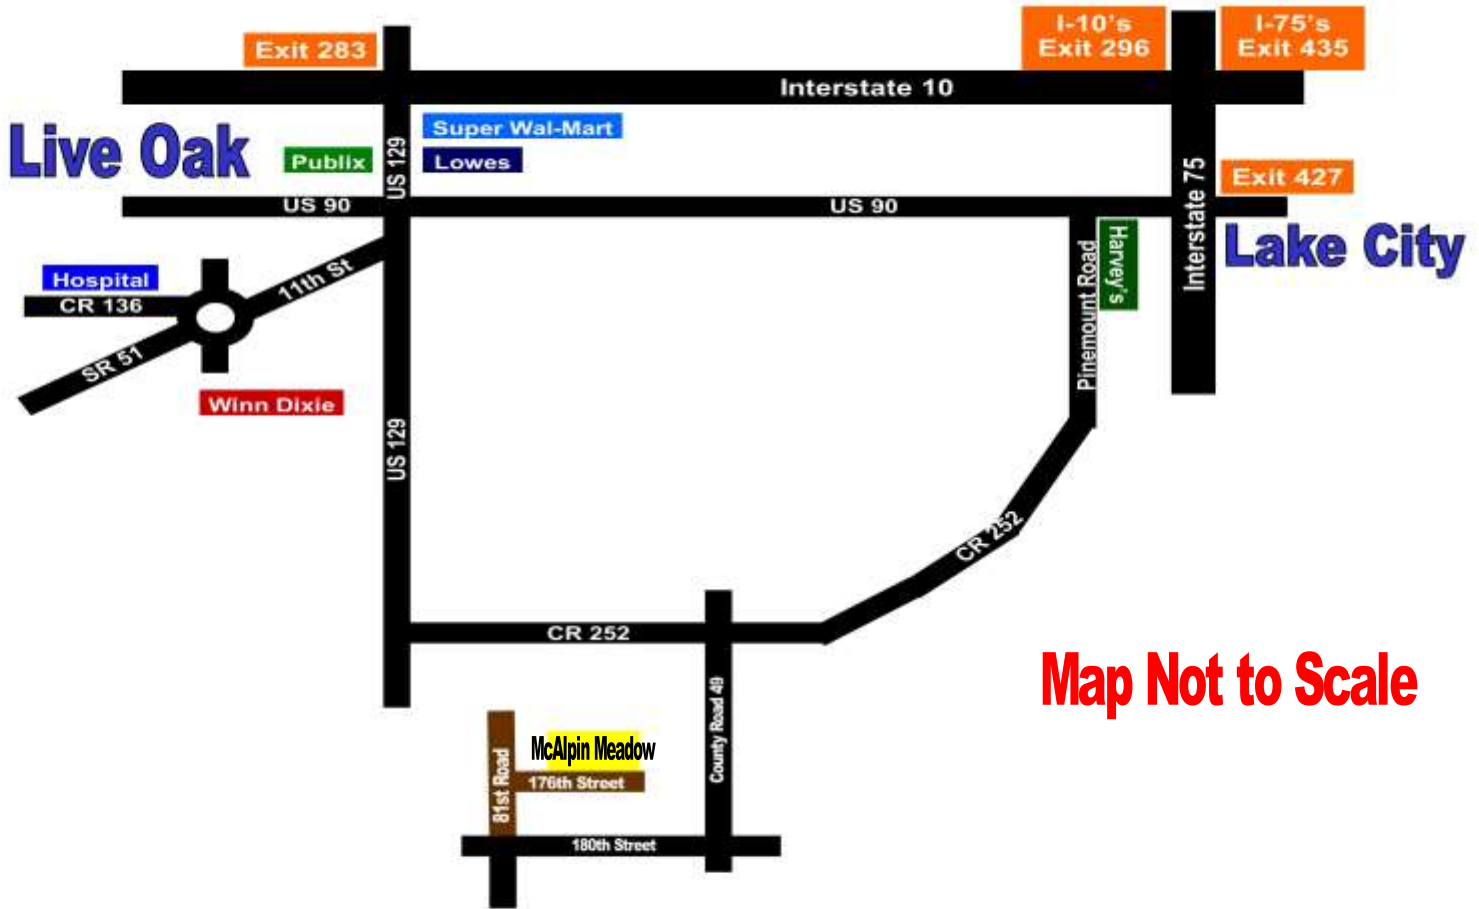

McAlpin Meadow Directions

Directions to McAlpin Meadow

1. Take Interstate 75 to Exit 427 (US-90)
 2. Take US-90 West (Go 6/10 of a mile to Pine Mount Road on your LEFT)
 3. Turn LEFT onto Pine Mount Road / CR-252 and go 13 miles to the County Road 49 Intersection and turn LEFT.
 4. Turn LEFT onto County Road 49 and go 3.4 miles to 180th Street on your RIGHT.
 5. Turn RIGHT onto 180th Street and go 2 miles 81st Road on your RIGHT.
 6. Turn RIGHT onto 81st Road and go 1/2 of a mile to 176th Street.
 7. Turn RIGHT onto 176th Street and go 2/10 of a mile to property on your LEFT.
5. Use the **McAlpin Meadow** Sales Plat to locate the available parcels.

Address of a Home Next Door for GPS: 7963 176th Street, McAlpin, FL 32062