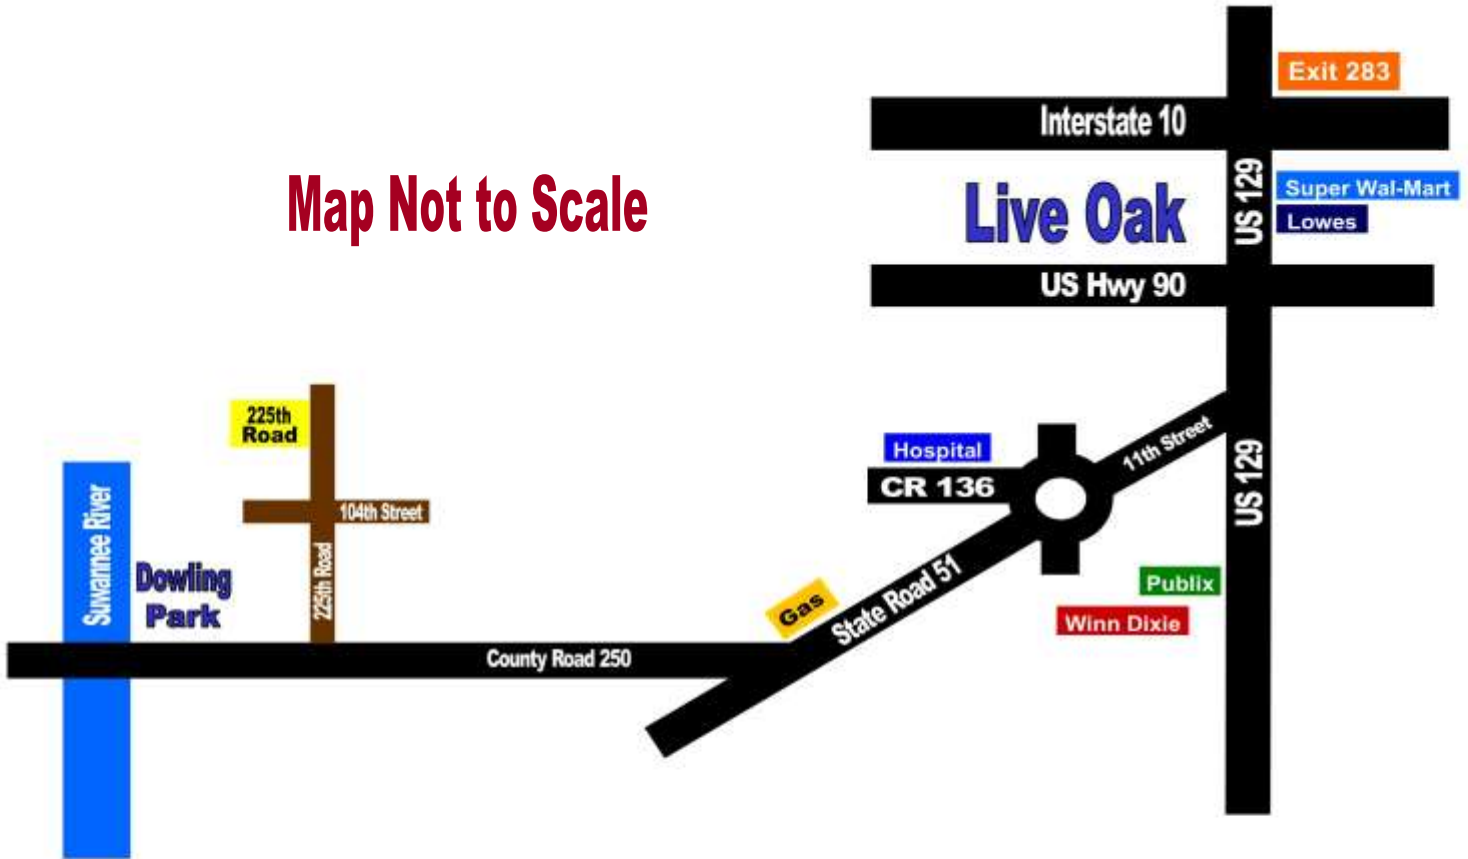

225th Road Directions

Map Not to Scale

Directions to 225th Road

1. Take Interstate 10 to Exit 283 (14 miles West of Interstate 75)
2. Take Exit Ramp to US-129
3. Take US 129 South into Live Oak (Go approximately 4 miles to 11th St SW / SR 51 on your RIGHT)
4. Go around the traffic circle and continue on SR 51 towards Mayo (Go 4.2 miles to County Road 250 on your RIGHT - **Inland Gas Station** on the corner)
5. Turn RIGHT onto County Road 250 and go 10.5 miles to 225th Road on your RIGHT.
6. Turn RIGHT onto 225th Road and go 1.7 miles to the property on your LEFT.

Address of a home across from the property for GPS: 9874 225th Road, Live Oak, FL 32060