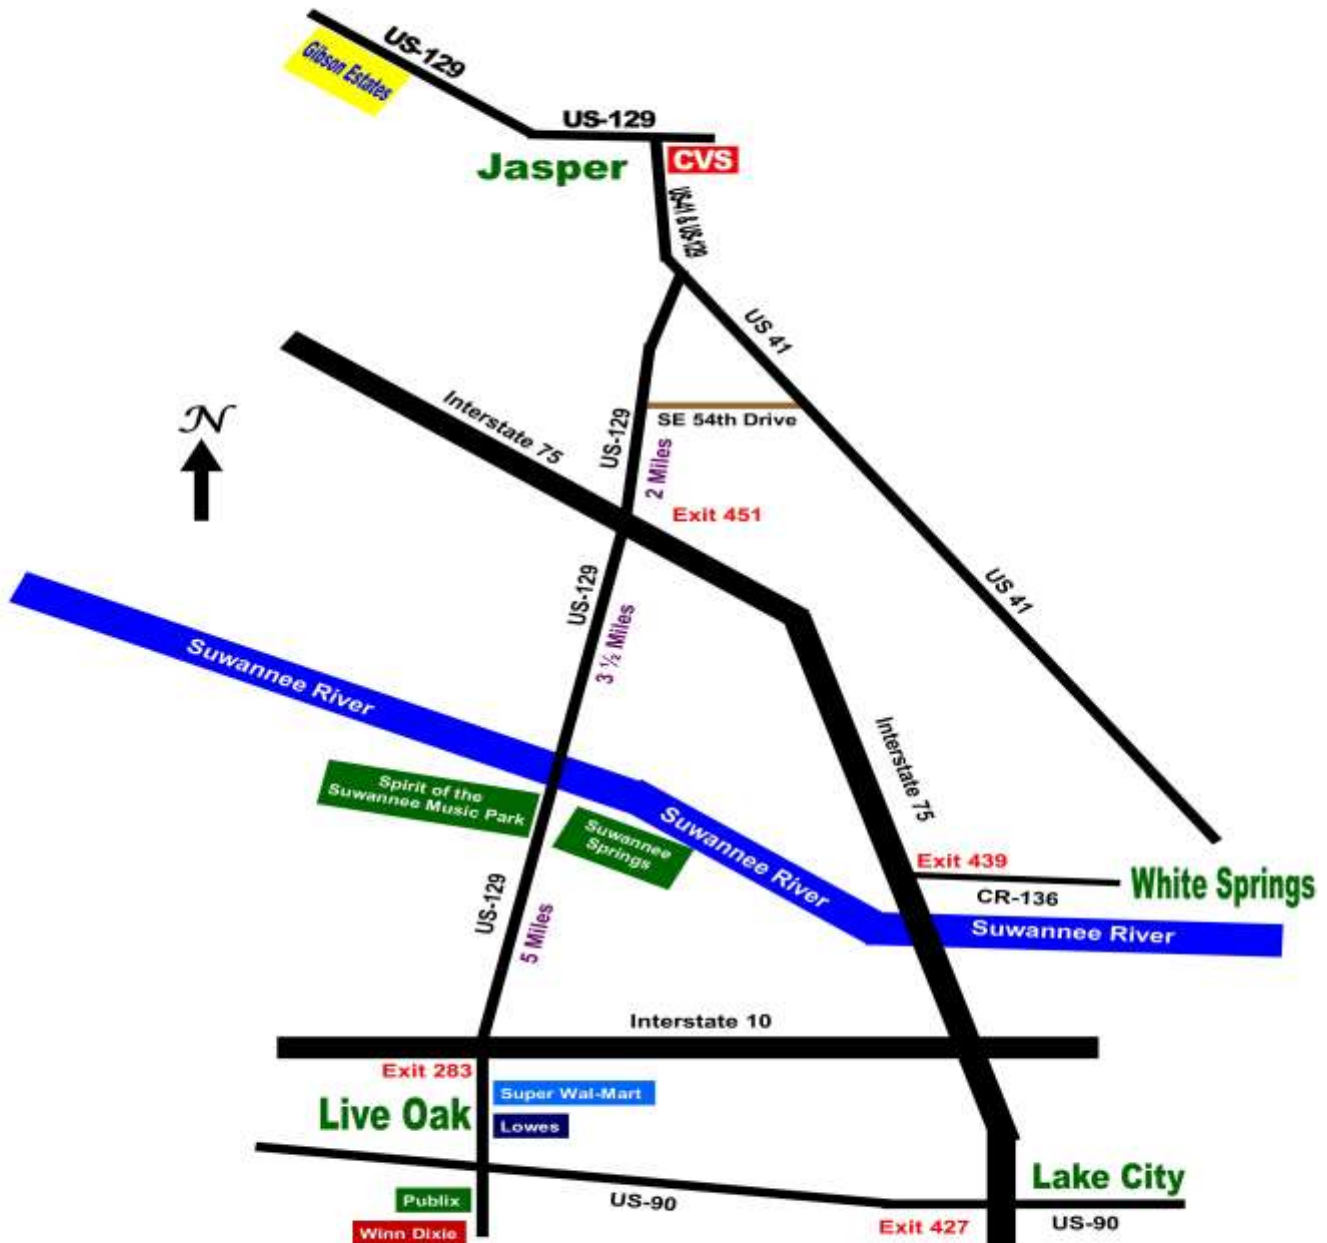

## Gibson Estates Directions

### Directions to Gibson Estates

1. At Exit 451 take US Highway 129 North for 5 miles into the town of Jasper. There will be a traffic light with Gator Chevrolet and CVS on either street corner.
2. Turn LEFT onto Hatley Street / US Highway 129 and go 2 miles to Gibson Estates on your LEFT.
3. Use the Gibson Estate Sales Plat to locate the properties.

**Address of a Home Across the Street for GPS: 4010 US Highway 129, Jasper, FL 32052**