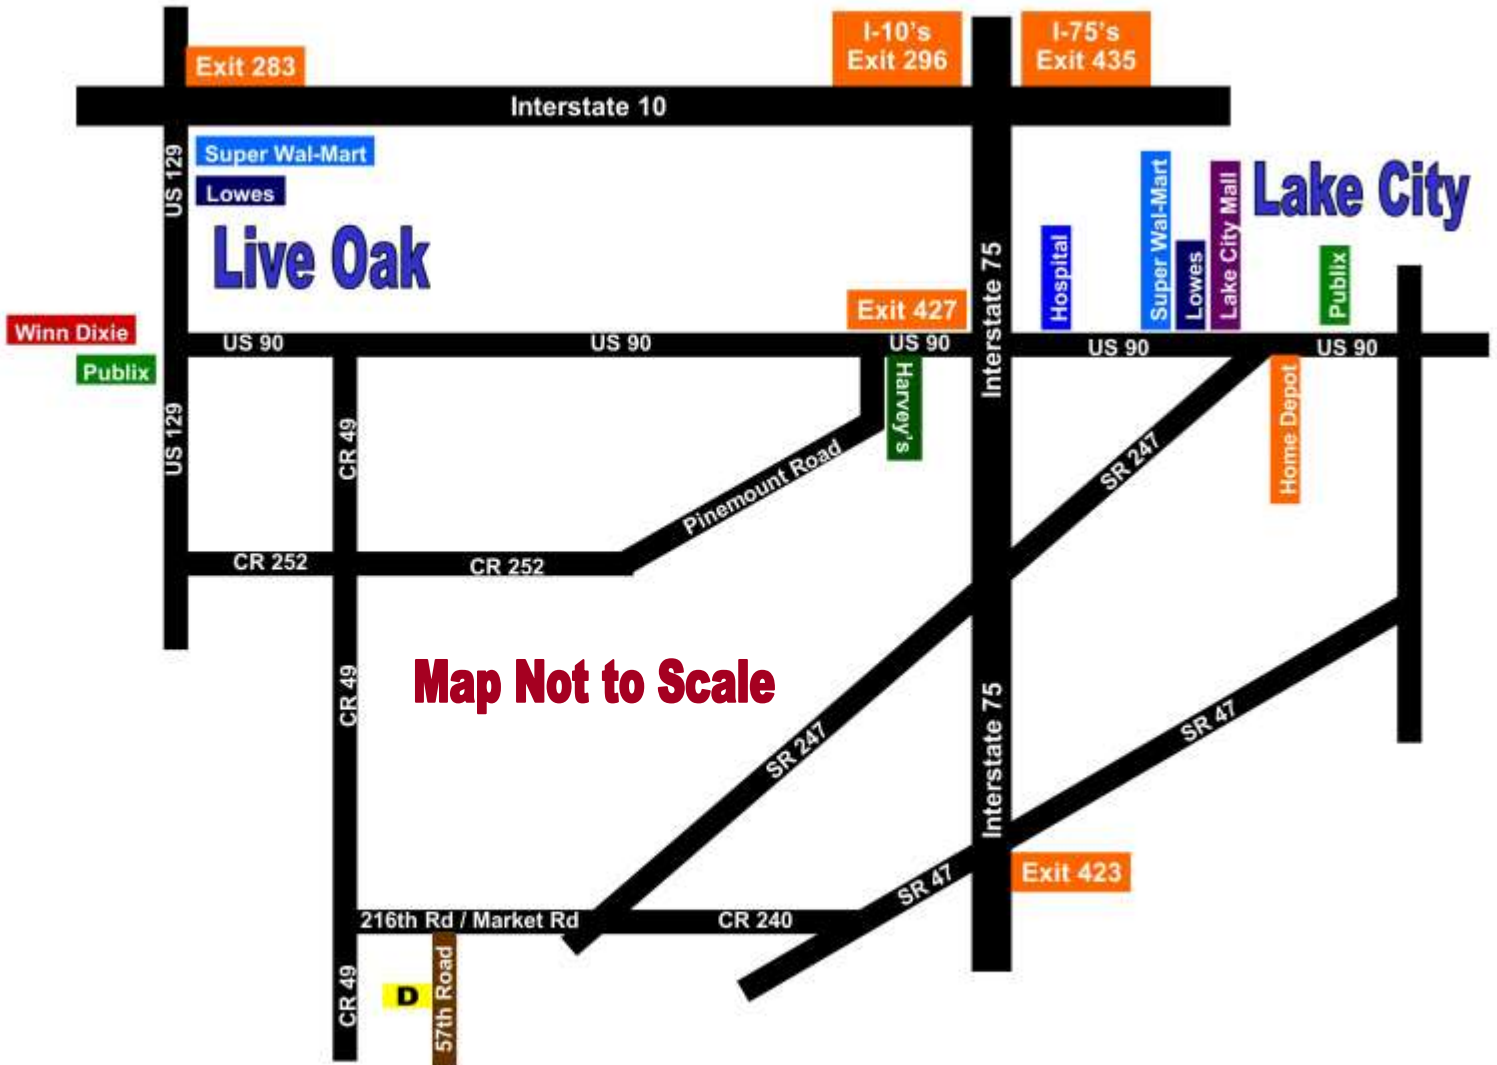

Jim Jean Real Estate

1-800-722-5326

4131 NW 28th Lane, Suite 1, Gainesville, FL 32606 ♦ www.JimJean.com ♦ Cell: 352-339-4487

Golden Chance Farms Directions

Directions to Golden Chance Farms

1. From Lake City's Exit 423 off Interstate 75, go southwest 4.5 miles to CR-240.
2. Turn RIGHT (West) onto CR-240 and go 5.9 miles to SR-247.
3. Cross over SR-247 remaining on CR-240. (When you cross SR-247 you leave Columbia County and enter Suwannee County. CR-240 is the road you continue West on but it changes to Suwannee County names which are Market Road or 216th Street.)
4. You will go 4 miles on CR-240/Market Road/216th Street to 57th Road on your LEFT
5. Turn LEFT onto 57th Road and go 4/10 of a mile to Parcel D on your RIGHT.

Address for GPS of House Next Door : 21879 57th Road, O'Brien, FL 32071