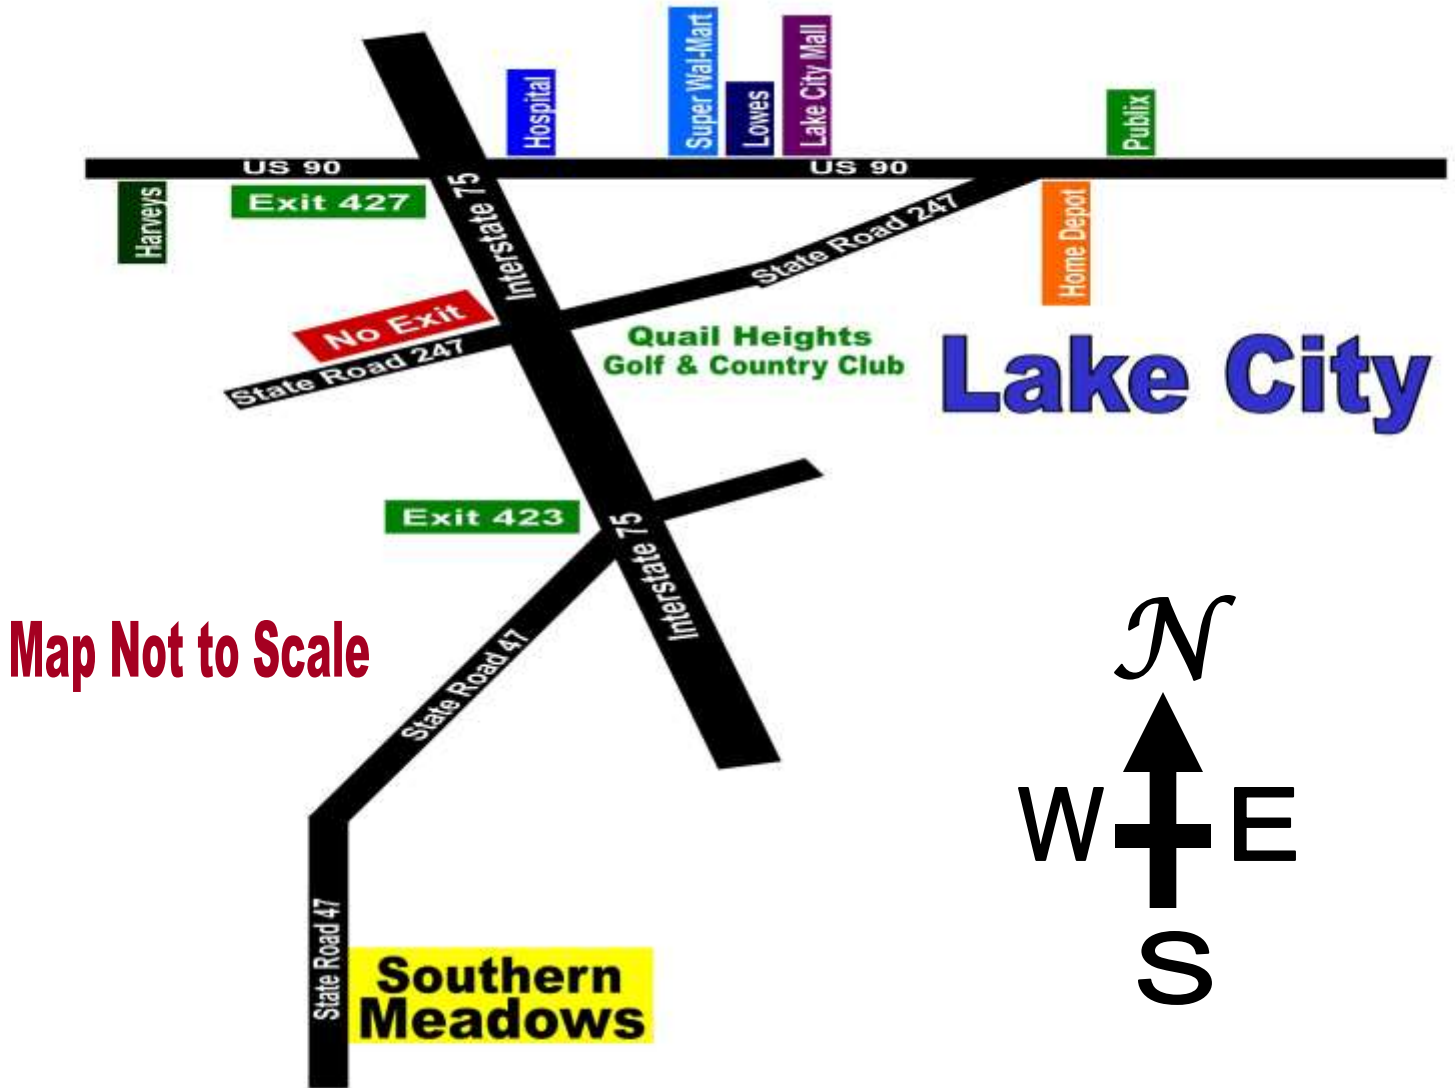

## Southern Meadows Directions

### Directions to Southern Meadows

1. Take Interstate 75 to Exit 423
2. At Exit 423 take SR-47 West for 8.6 miles to Southern Meadows on your LEFT.
3. Turn LEFT onto SW Baron Glen entering Southern Meadows.

Address of a home in Southern Meadows for GPS:

**237 SW Baron Glen, Fort White, FL 32038**