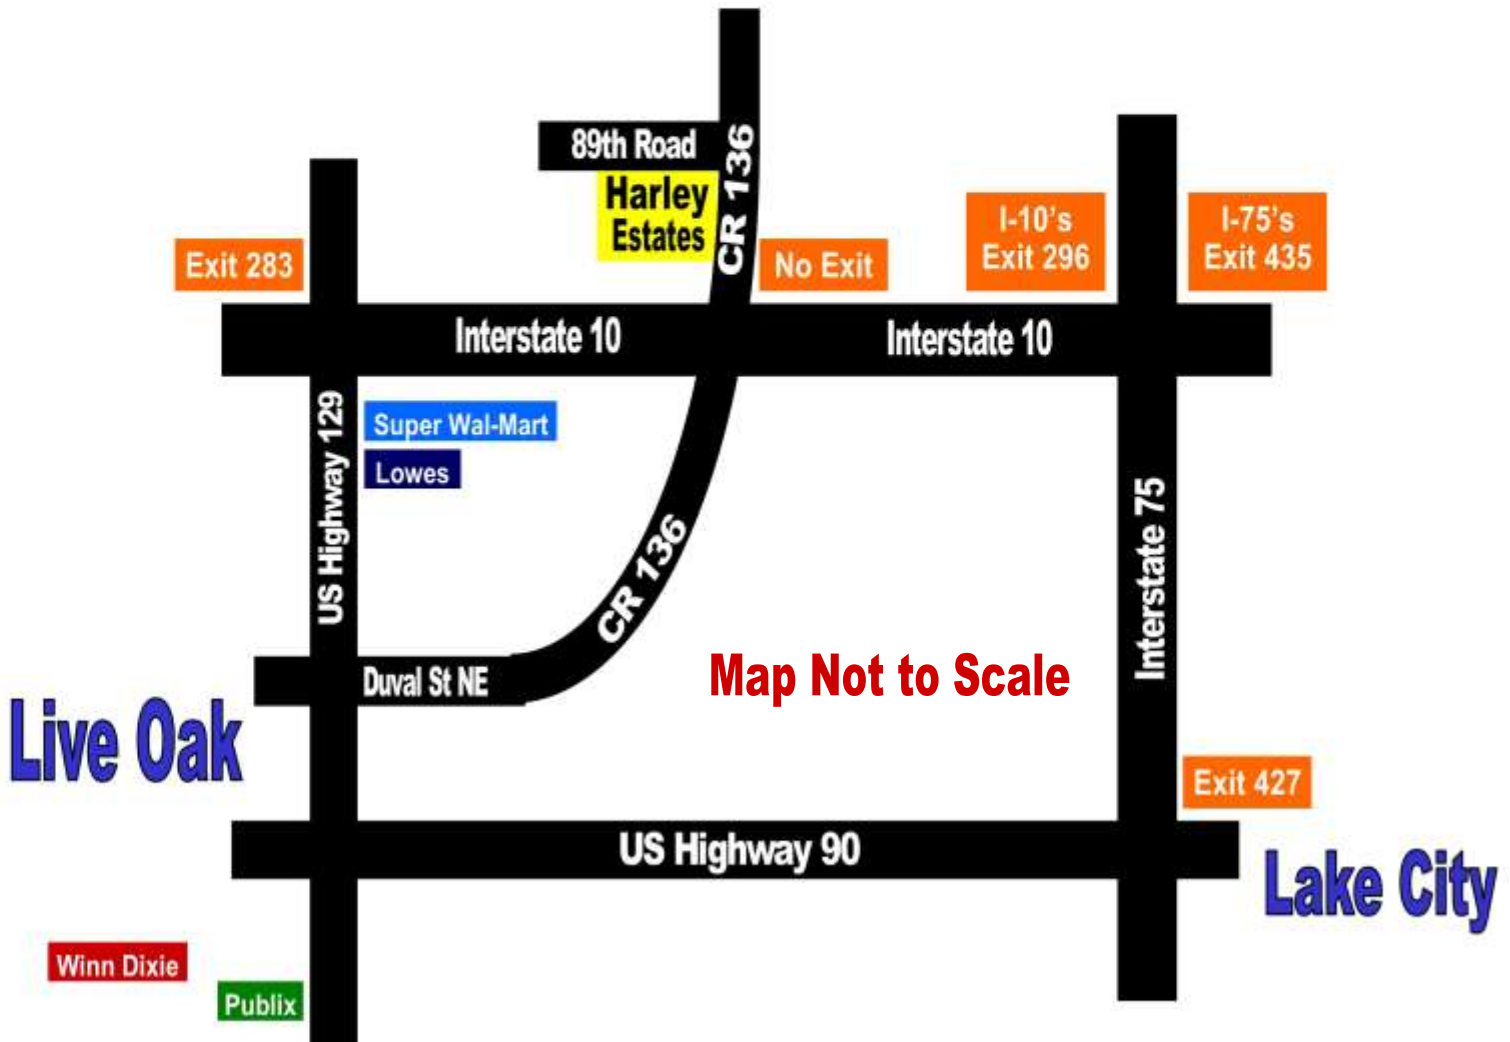

Harley Estates Directions

Directions to Harley Estates

1. Take Interstate 10 West to Exit 283. (14 miles from Interstate 75)
2. Turn LEFT onto US Highway 129 South. (Go 2.5 miles south to Duval St NE / CR 136 on LEFT)
3. Turn LEFT onto Duval St NE / CR 136. (Go 3.7 miles to 89th Road on your LEFT)
4. Use the Harley Estates Sales Plat to locate available properties.

Address of Home on Estate 3 for GPS: 7465 89th Road, Live Oak, FL 32060