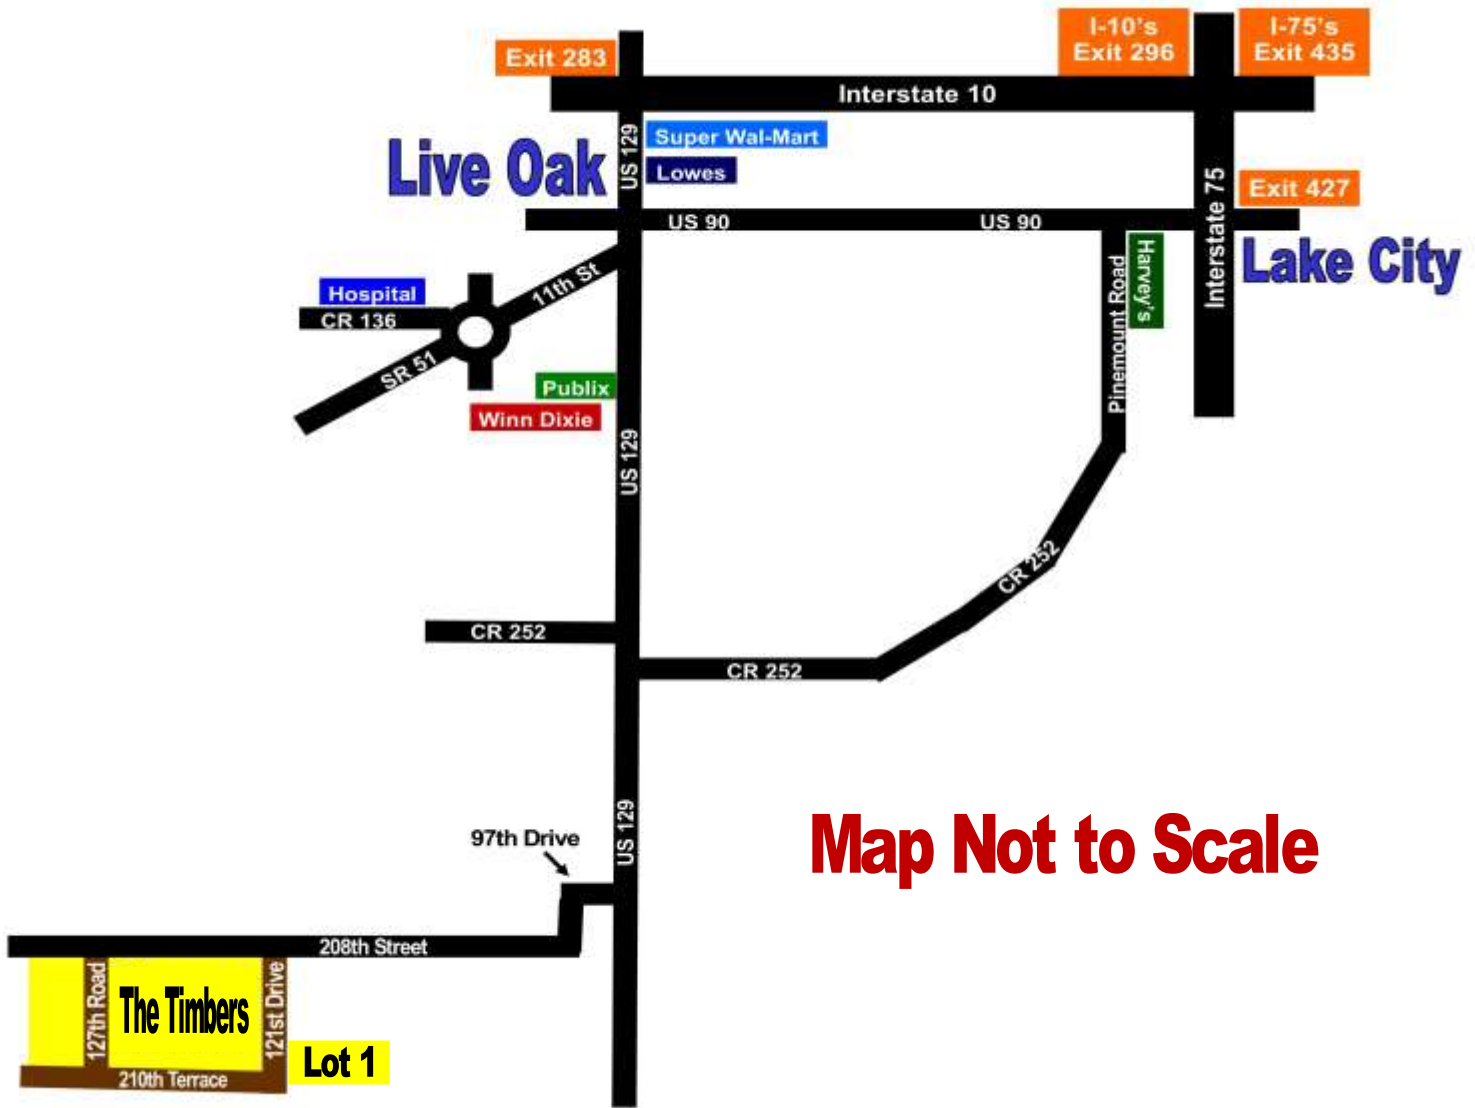

## Directions to The Timbers Lot 1

### Directions to The Timbers Lot 1

1. Take Interstate 10 to Exit 283 (US 129)
2. Take US 129 South to US 90 in downtown Live Oak. Go 16.3 miles south of US 90 on US 129 to 97th Drive on your RIGHT.
3. Turn RIGHT onto 97th Drive which runs into 208th Street. Continue 3.5 miles on 208th Street to 121st Drive on your LEFT.
4. Turn LEFT onto 121st Drive and go 5/10 of a mile to Lot 1 on your LEFT.

Address of a house across the street for GPS : **21075 121st Drive, Obrien, FL 32071**