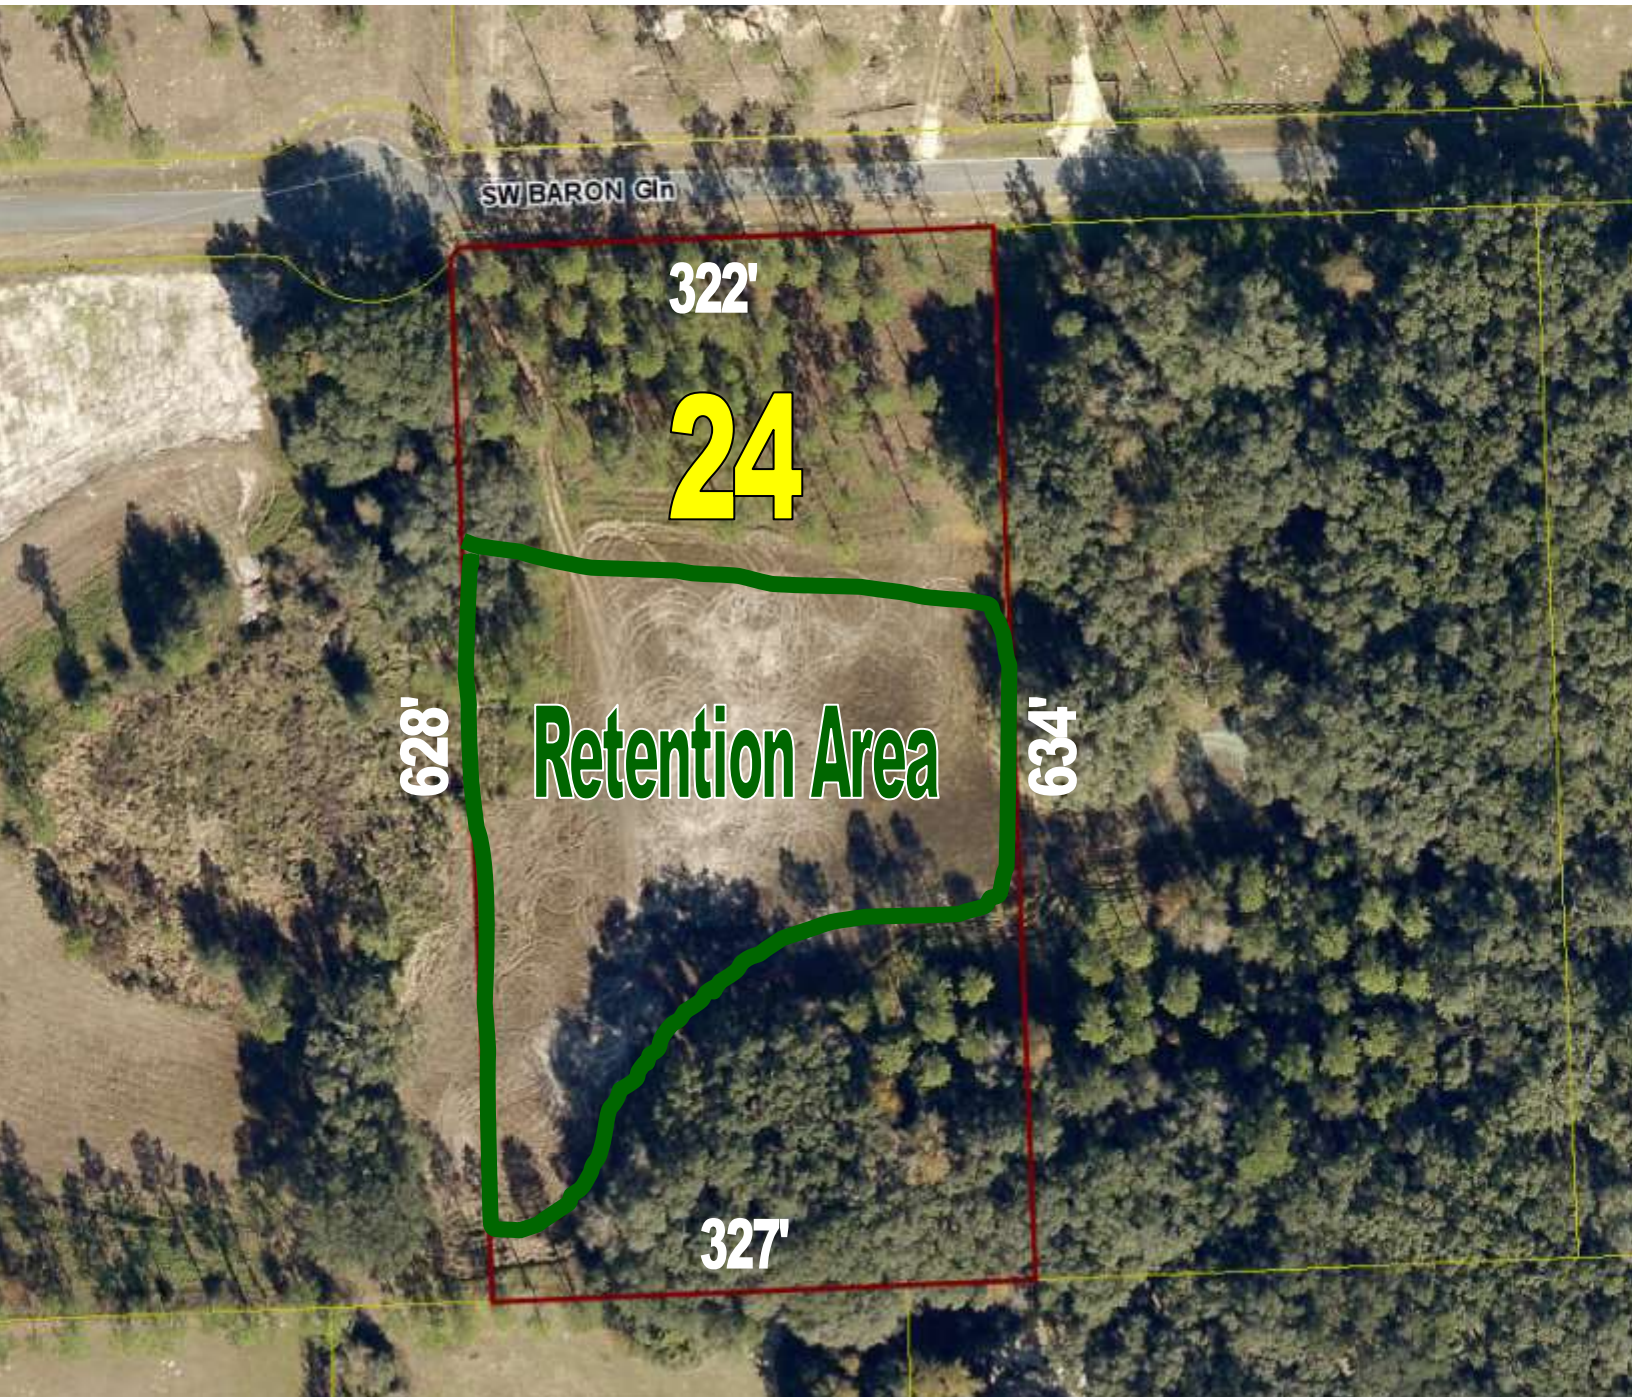

Jim Jean Real Estate

1-800-722-5326

4131 NW 28th Lane, Suite 1, Gainesville, FL 32606 ♦ www.JimJean.com ♦ Cell: 352-339-4487

Southern Meadows Sales Plat

*Refer to recorded plat for survey details

Automatic, Non-Qualifying Seller Financing is available with **NO** Pre-Payment Penalties