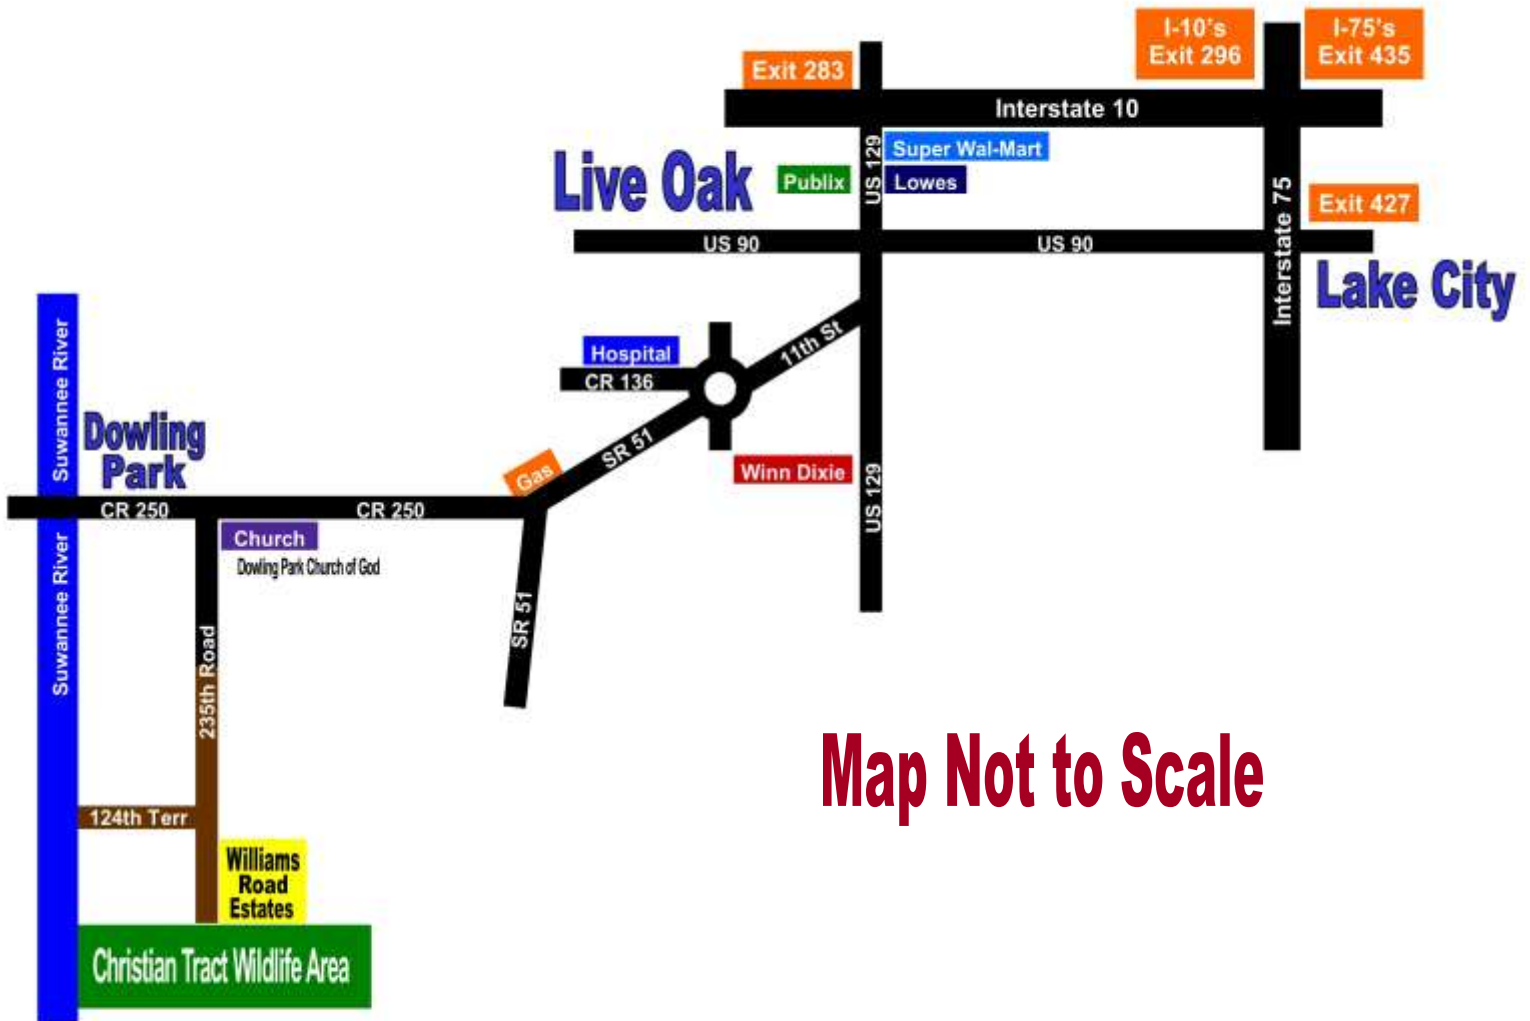

William's Road Estates Directions

Map Not to Scale

Directions to William's Road Estates

1. Take I-10 West to Exit 283 (14 miles from I-75)
2. Turn LEFT onto US 129 South (Go approximately 4 miles to 11th St SW / SR 51 on your RIGHT)
3. Go around the traffic circle and continue on SR 51 towards Mayo (Go 4.5 miles to CR 250 on your RIGHT)
4. Turn RIGHT onto CR 250 and go 11.5 miles to 235th Road on your LEFT
5. Turn LEFT onto 235th Road and go 1.4 miles to William's Road Estates on your LEFT.
6. Use the William's Road Estates Sales Plat to locate the properties.

Address of a Home in William's Road Estates for GPS:

12608 235th Road, Live Oak, FL 32060