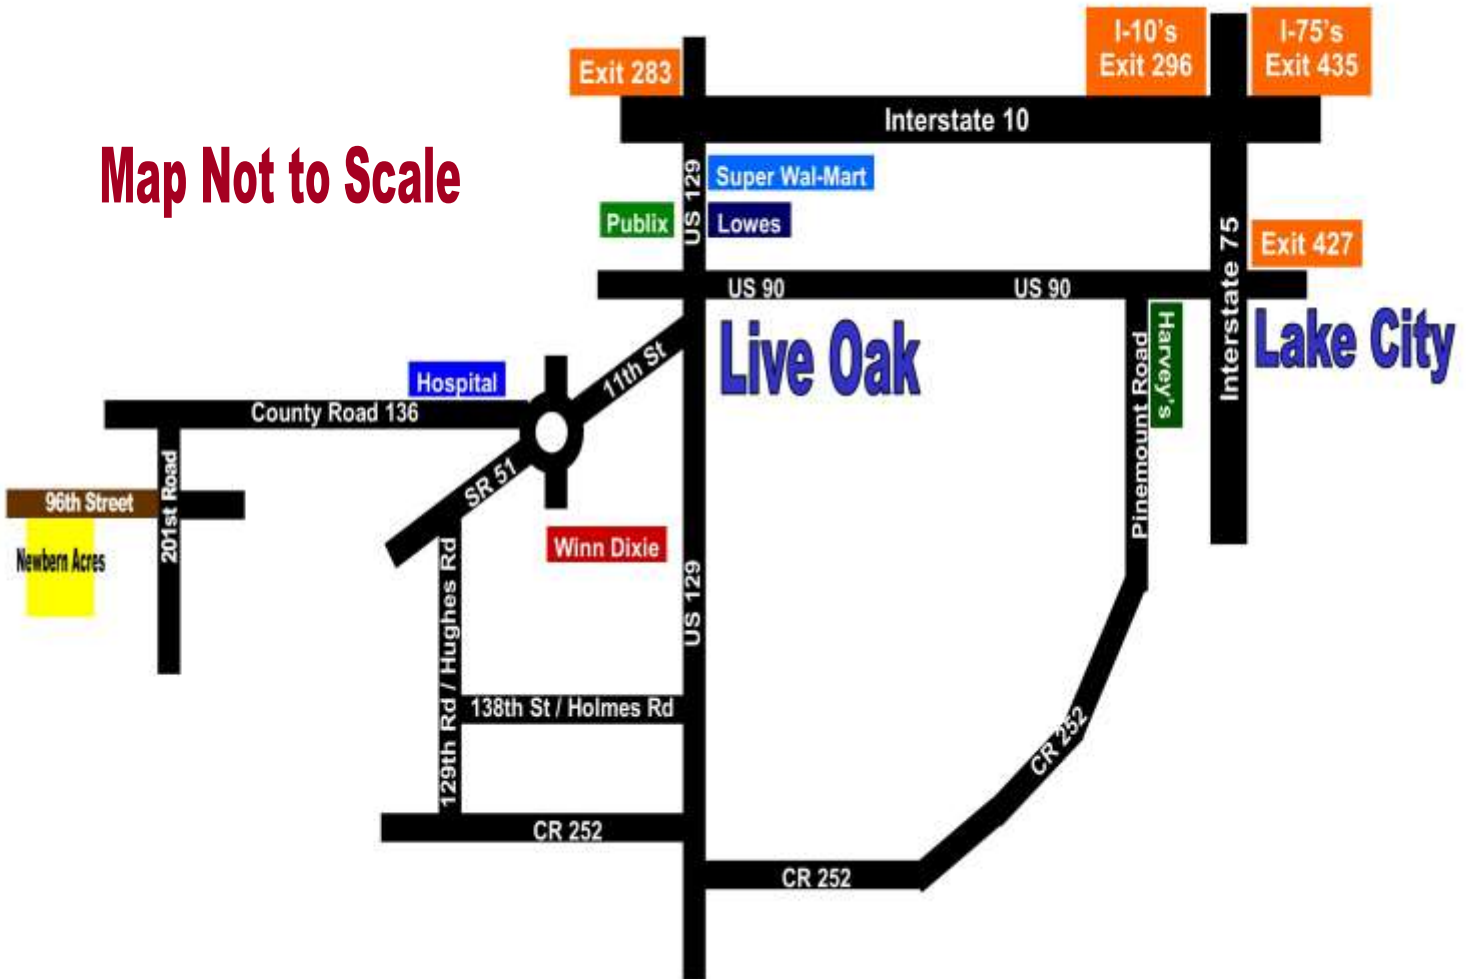

## *Newbern Acres Directions*

**Map Not to Scale**

## Directions to Newbern Acres

1. Take I-10 to Exit 283 (14 miles West of I-75 and I-10 Interchange)
2. Take Exit Ramp to US-129
3. Turn LEFT onto US 129 South (Go approximately 4 miles to 11th St SW / SR 51 on your RIGHT)
4. Go around the traffic circle and continue on CR 136 (Go 10 miles to 201st Road on your LEFT)
5. Turn LEFT onto 201st Road and go 1 mile to 96th Street.
6. Turn RIGHT onto 96th Street and go 4/10 of a mile to Newbern Acres on your LEFT.
7. Use the Newbern Acres Sales Plat to locate the lots.

**Address of a Home next door for GPS: 20516 96th Street, Live Oak, FL 32060**