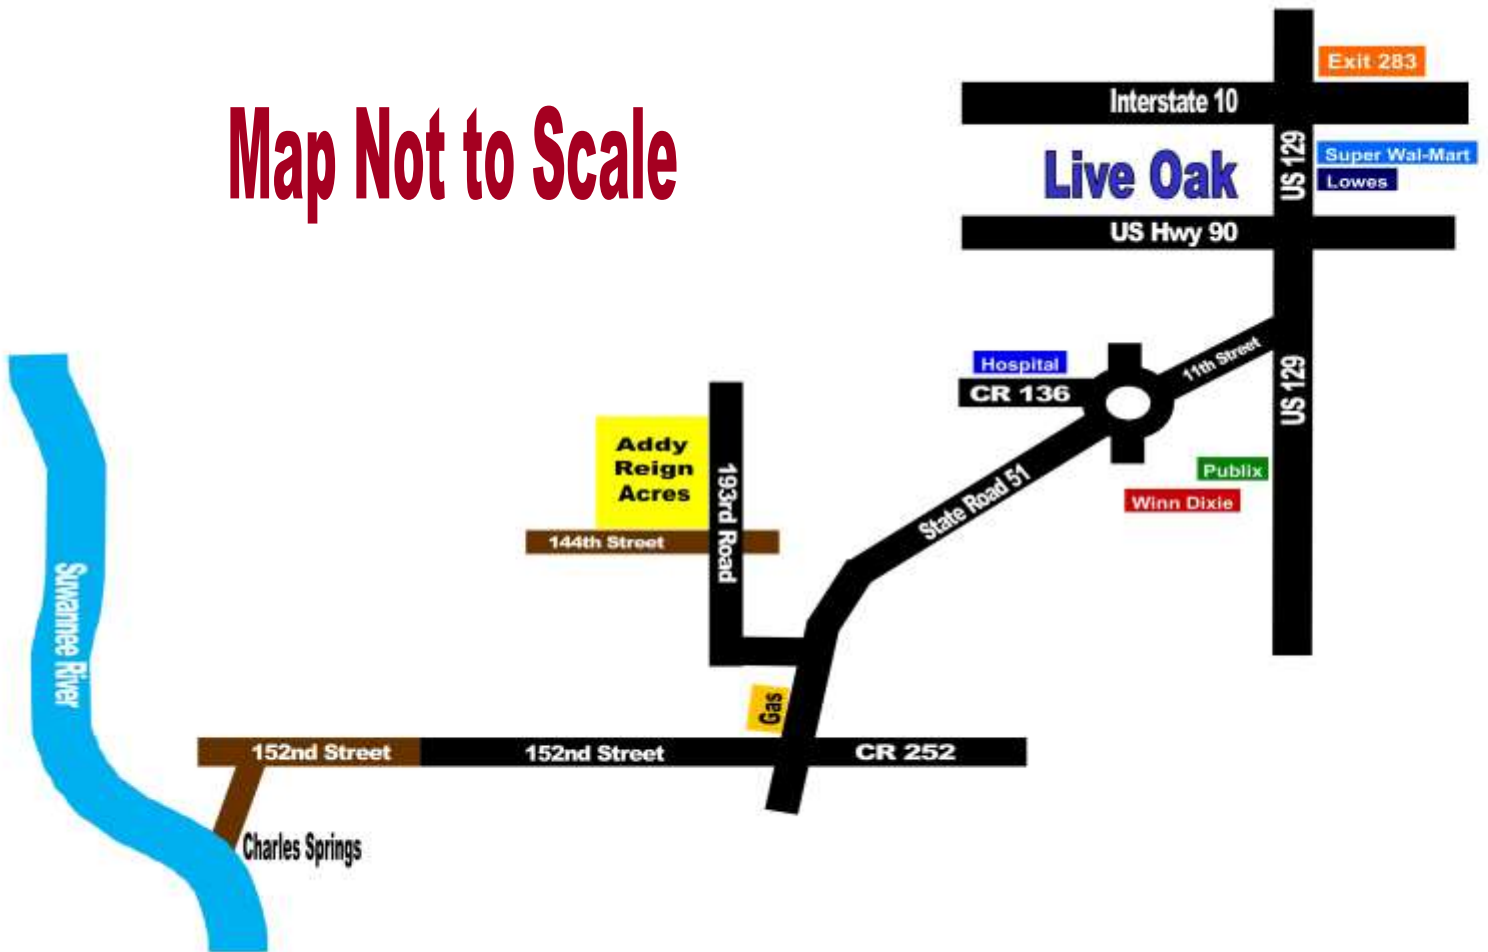

Addy Reign Acres Directions

Map Not to Scale

Directions to Addy Reign Acres

1. Take Interstate 10 to Exit 283 (14 miles West of Interstate 75)
2. Take Exit Ramp to US-129
3. Take US 129 South into Live Oak (Go approximately 4 miles to 11th St SW / SR 51 on your RIGHT)
4. Go around the traffic circle and continue on SR 51 towards Mayo (Go 13 miles to 193rd Road on your RIGHT)
5. Turn RIGHT onto 193rd Road and go 1 mile to the corner of 193rd Road and 144th Street. The properties will be located on your LEFT.
6. Use the Addy Reign Acres Sales Plat to locate the properties.

Address of a home across from Addy Reign Acres for GPS:

14094 193rd Road, Live Oak, FL 32060