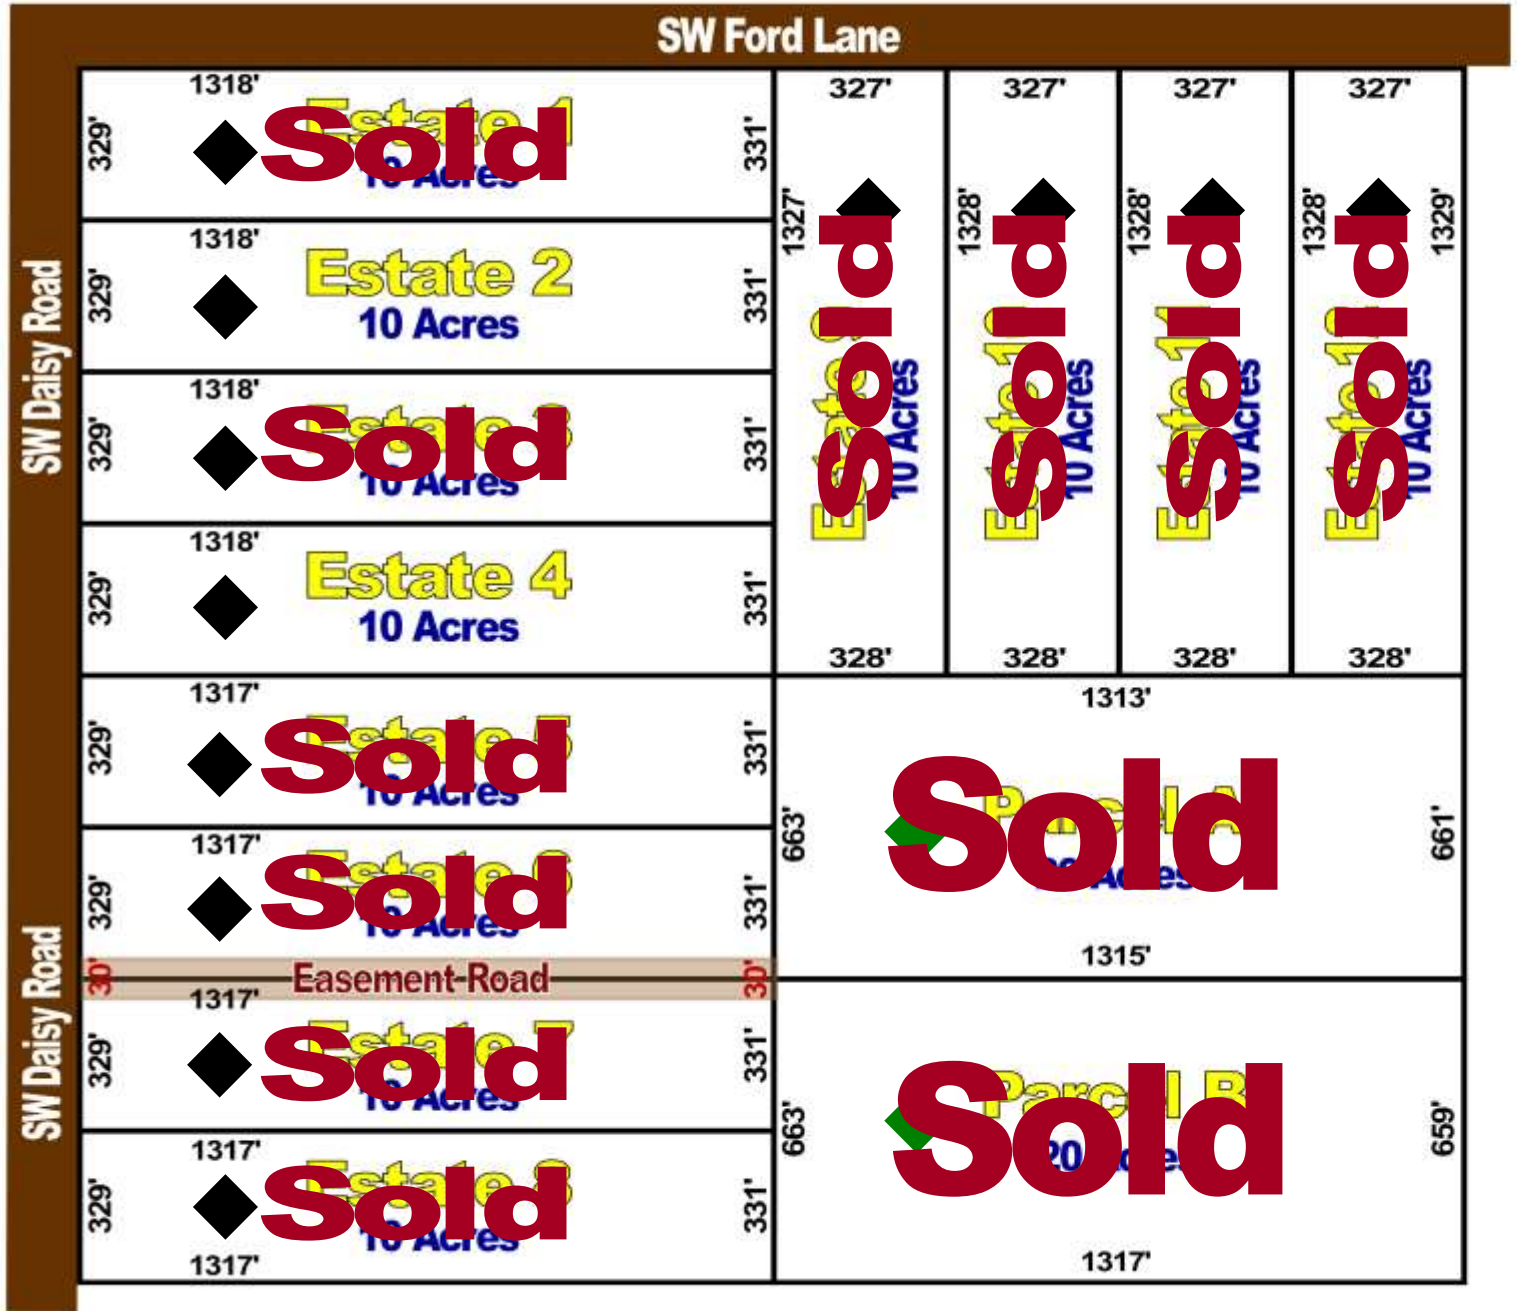

## Daisy Estates Sales Plat

\*Refer to recorded plat for survey details

Automatic, Non-Qualifying Seller Financing is available with **NO** Pre-Payment Penalties

Estate	Sales Price	Down	Monthly	Rate	Term
◆	\$99,995	\$9,995	\$750	8.90%	25 Years
◆	\$159,995	\$15,995	\$1,200	8.90%	25 Years