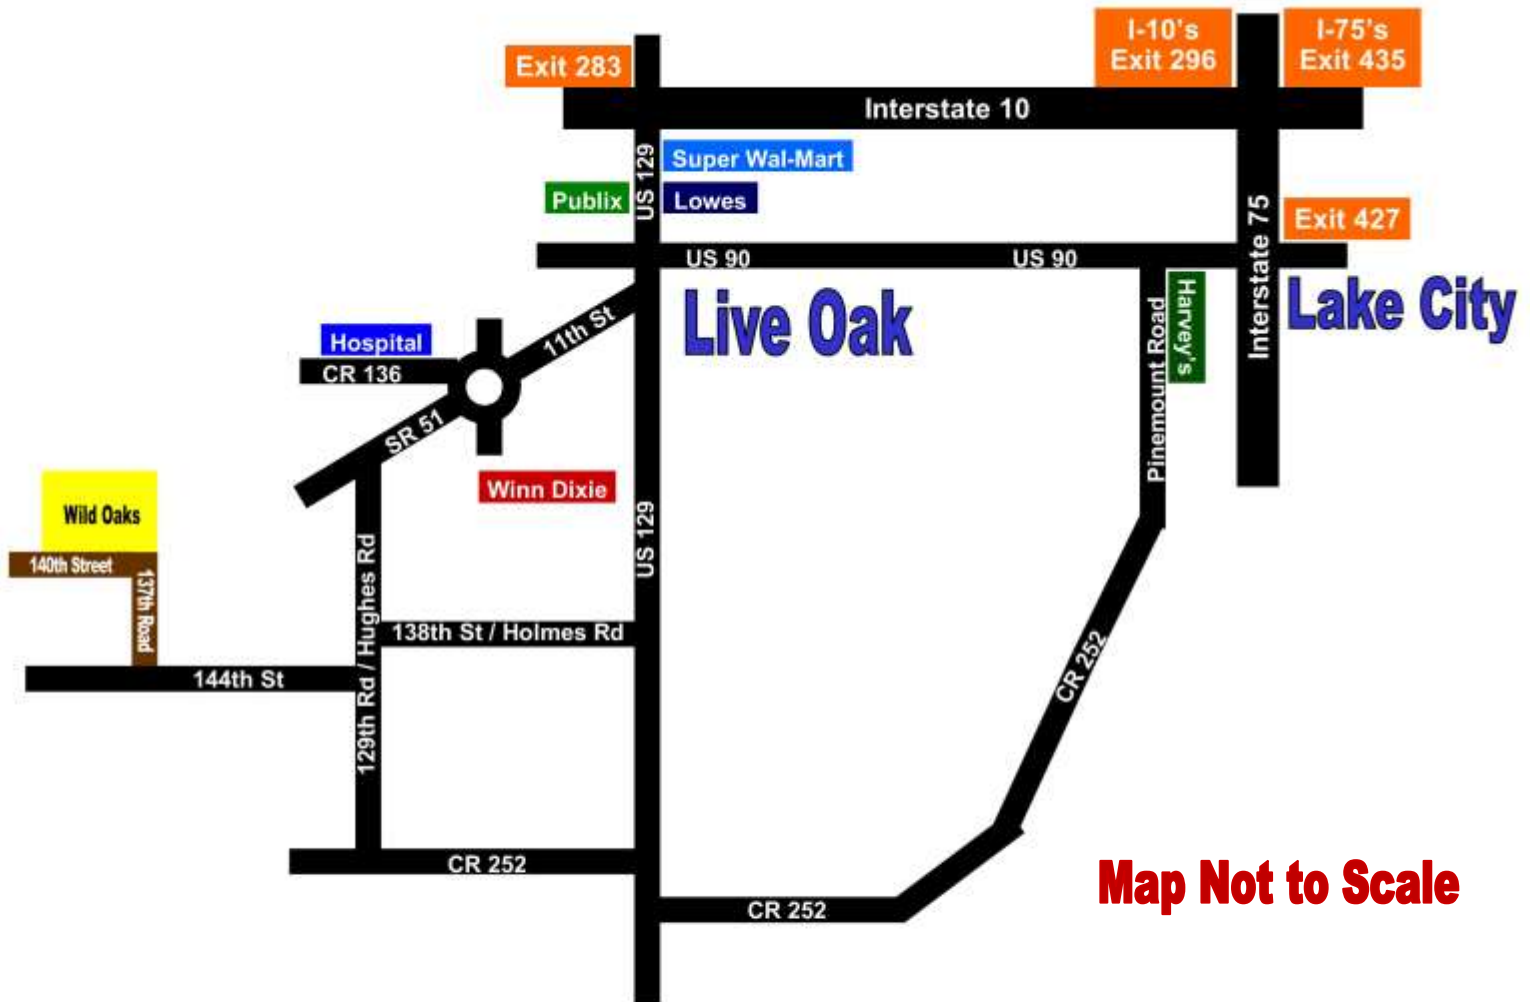

Wild Oaks Directions

Directions to Wild Oaks

1. Take Interstate 10 to Exit 283 (US 129)
2. Take US 129 South to US 90 in downtown Live Oak. Go 6.7 miles south of US 90 on US 129 to 138th Street / Holmes Road on your RIGHT. (At this junction is a white 4x8 sign with Red Letters: "JM Industrial Services, Inc." 1,000 feet South of this junction you will see on the left a 2 story Aluminum Warehouse and 60 foot Tower with 4 Grain Chutes, "Seed Processing, Inc.")
3. Turn RIGHT onto 138th Street / Holmes Road and go 1.5 mile to the end of the road.
4. Turn LEFT onto 129th / Hughes Road and go 7/10 of a mile to 144th Street.
5. Turn RIGHT onto 144th Street and 1 mile to 137th Road on your RIGHT.
6. Turn RIGHT onto 137th Road and go 1/2 of a mile to Wild Oaks. 137th Road will run into the land.

Address of Home Next Door for GPS: 13890 137th Road, Live Oak, FL 32060