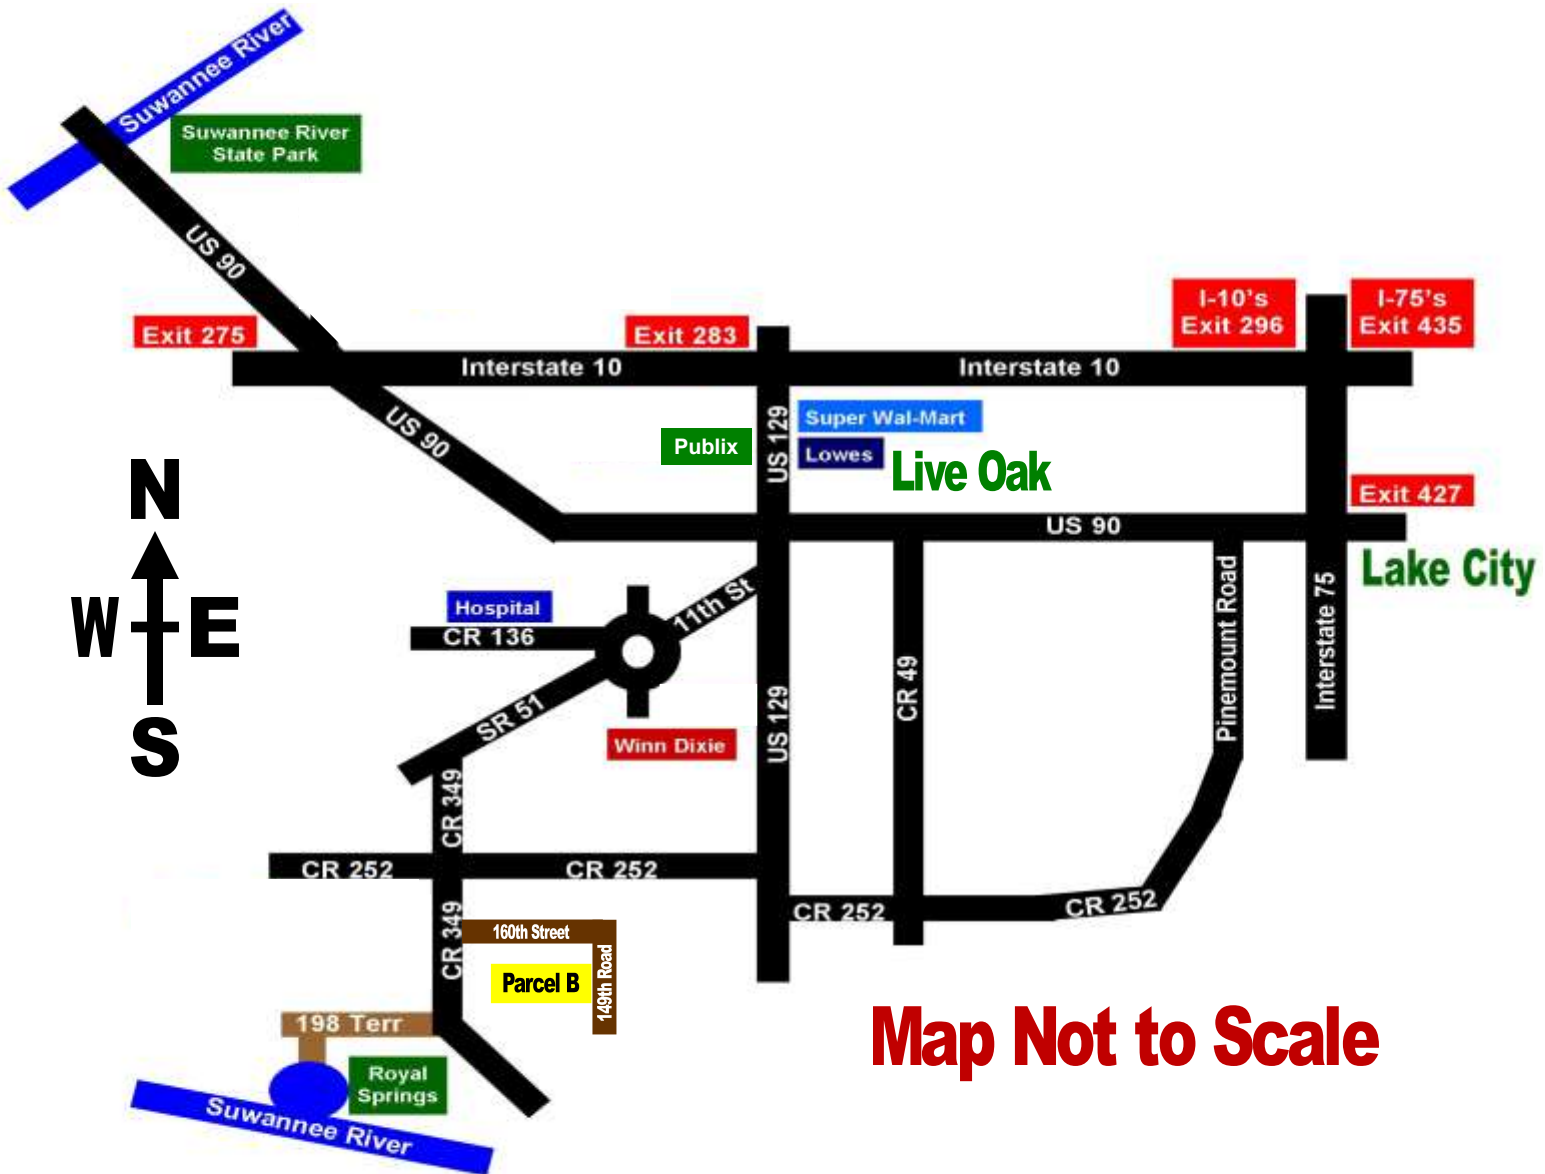

### Bakersville Directions

**Map Not to Scale**

### Directions to Bakersville - Parcel B

1. Take Interstate 10 to Exit 283 (14 miles West of Interstate 75)
2. Take Exit Ramp to US-129
3. Turn LEFT onto US 129 South (Go approximately 4 miles to 11th St SW / SR 51 on your RIGHT)
4. Go around the traffic circle and continue on SR 51 towards Mayo (Go 5.5 miles to CR 349 on your LEFT)
5. Turn LEFT onto County Road 349 and go 1 mile to 160th Street on your LEFT.
6. Turn LEFT onto 160th Street and go 1/2 of a mile and the road will make a sharp RIGHT turn and now become 149th Road. Continue on 149th Road for 1/10 of a mile to Parcel B on your RIGHT.

**Address of Parcel B is: 16025 149th Road, McAlpin, FL 32062**