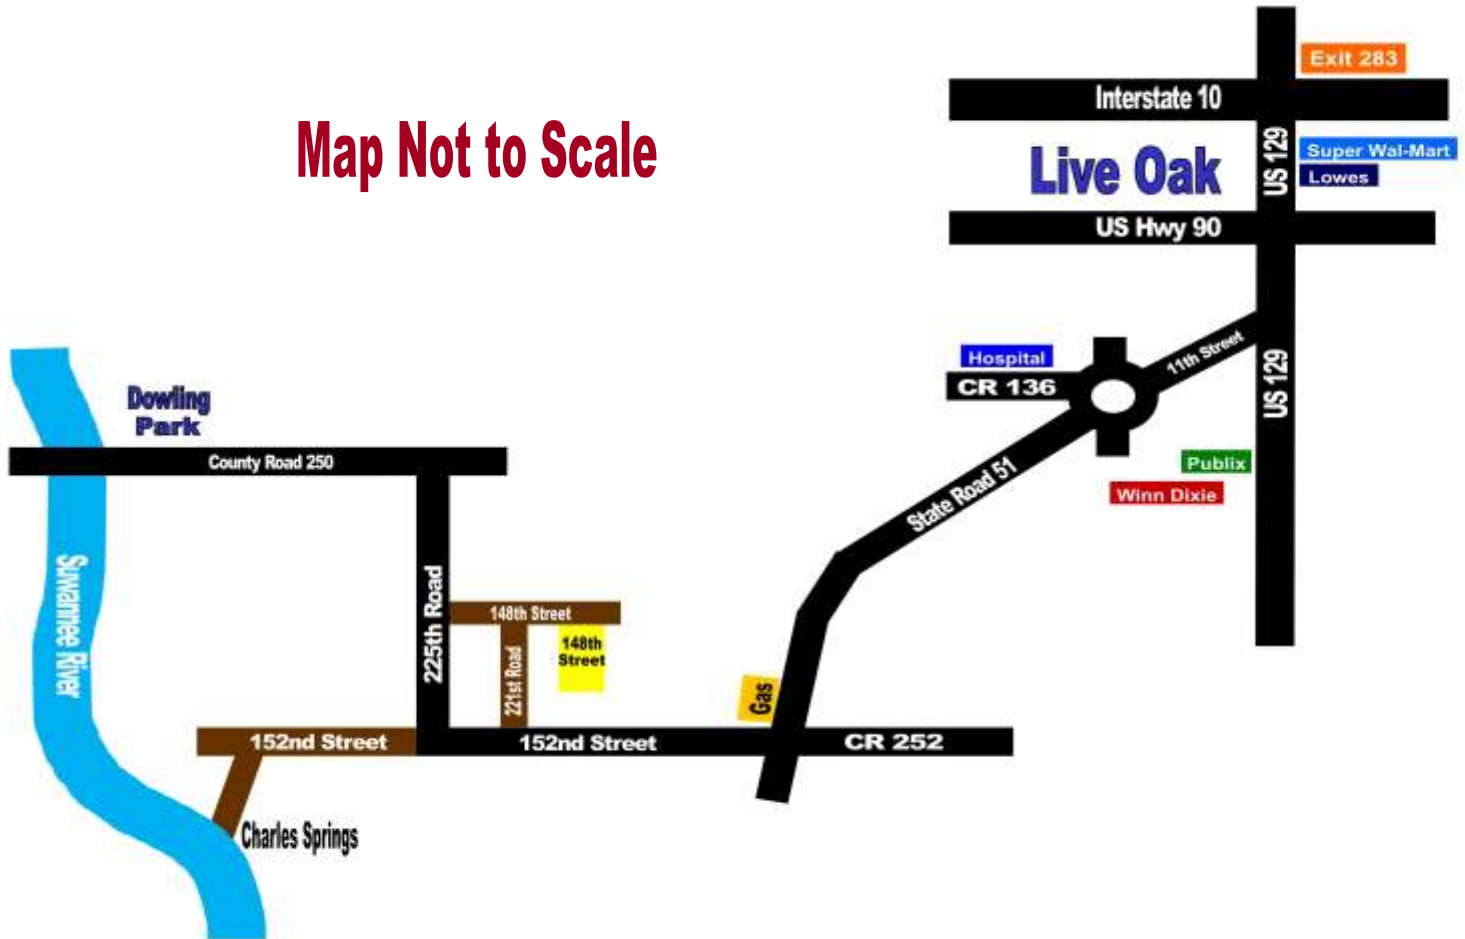

148th Street Directions

Map Not to Scale

Directions to 148th Street

1. Take Interstate 10 to Exit 283 (14 miles West of Interstate 75)
2. Take Exit Ramp to US-129
3. Take US 129 South into Live Oak (Go approximately 4 miles to 11th St SW / SR 51 on your RIGHT)
4. Go around the traffic circle and continue on SR 51 towards Mayo (Go 13 miles to 152nd Street on your RIGHT - Gas Station on the corner)
5. Turn RIGHT onto 152nd Street and go 3.5 miles to 221st Road on your RIGHT.
6. Turn RIGHT onto 221st Road and go 1/2 of a mile to 148th Street and turn RIGHT.
7. Turn RIGHT onto 148th Street and go 3/10 of a mile to the property on your RIGHT.

Address of a home across the street for GPS: 21775 148th Street, Live Oak, FL 32060