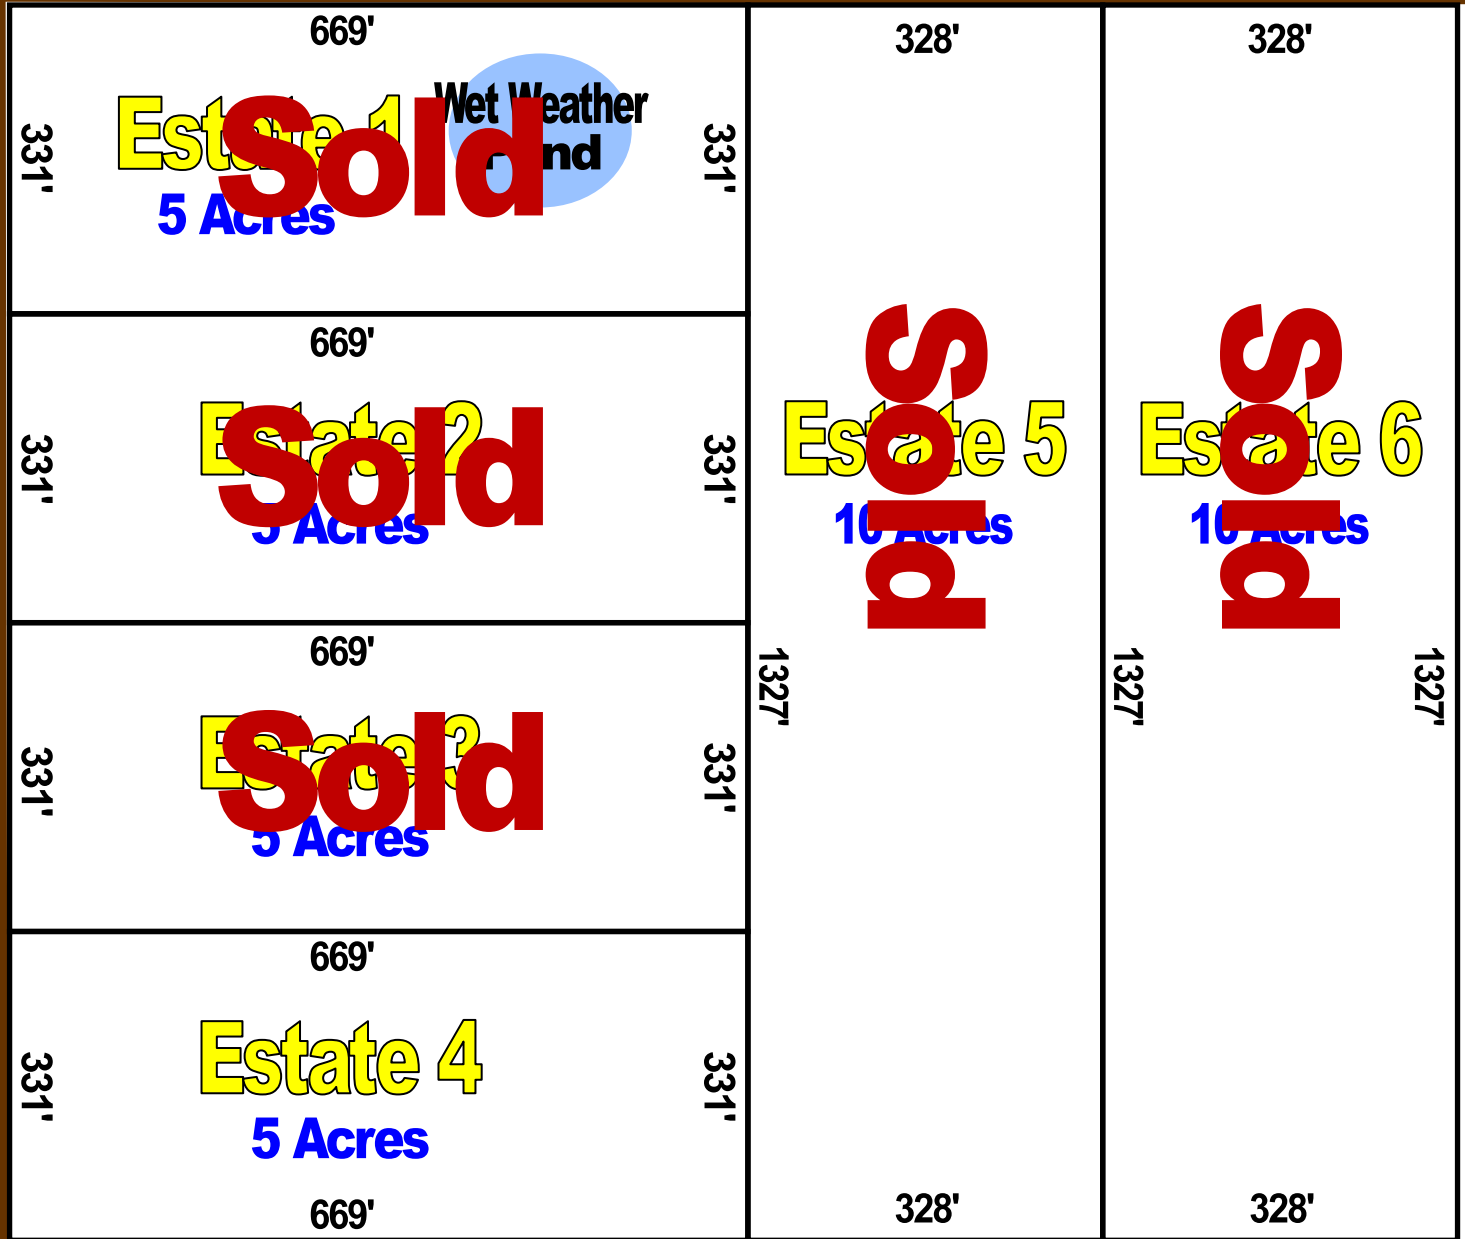

# Jim Jean Real Estate

1-800-722-5326

4131 NW 28<sup>th</sup> Lane, Suite 1, Gainesville, FL 32606 ♦ www.JimJean.com ♦ Cell: 352-339-4487

## Country Meadows Sales Plat

124th Street

181st Road

Automatic, Non-Qualifying Seller Financing is available with **NO** Pre-Payment Penalties

Estates	Sales Price	Down	Monthly	Rate	Term
1, 2, 3, 4	\$74,995	\$7,495	\$590	9.50%	25 Years
5, 6	\$119,995	\$11,995	\$945	9.50%	25 Years