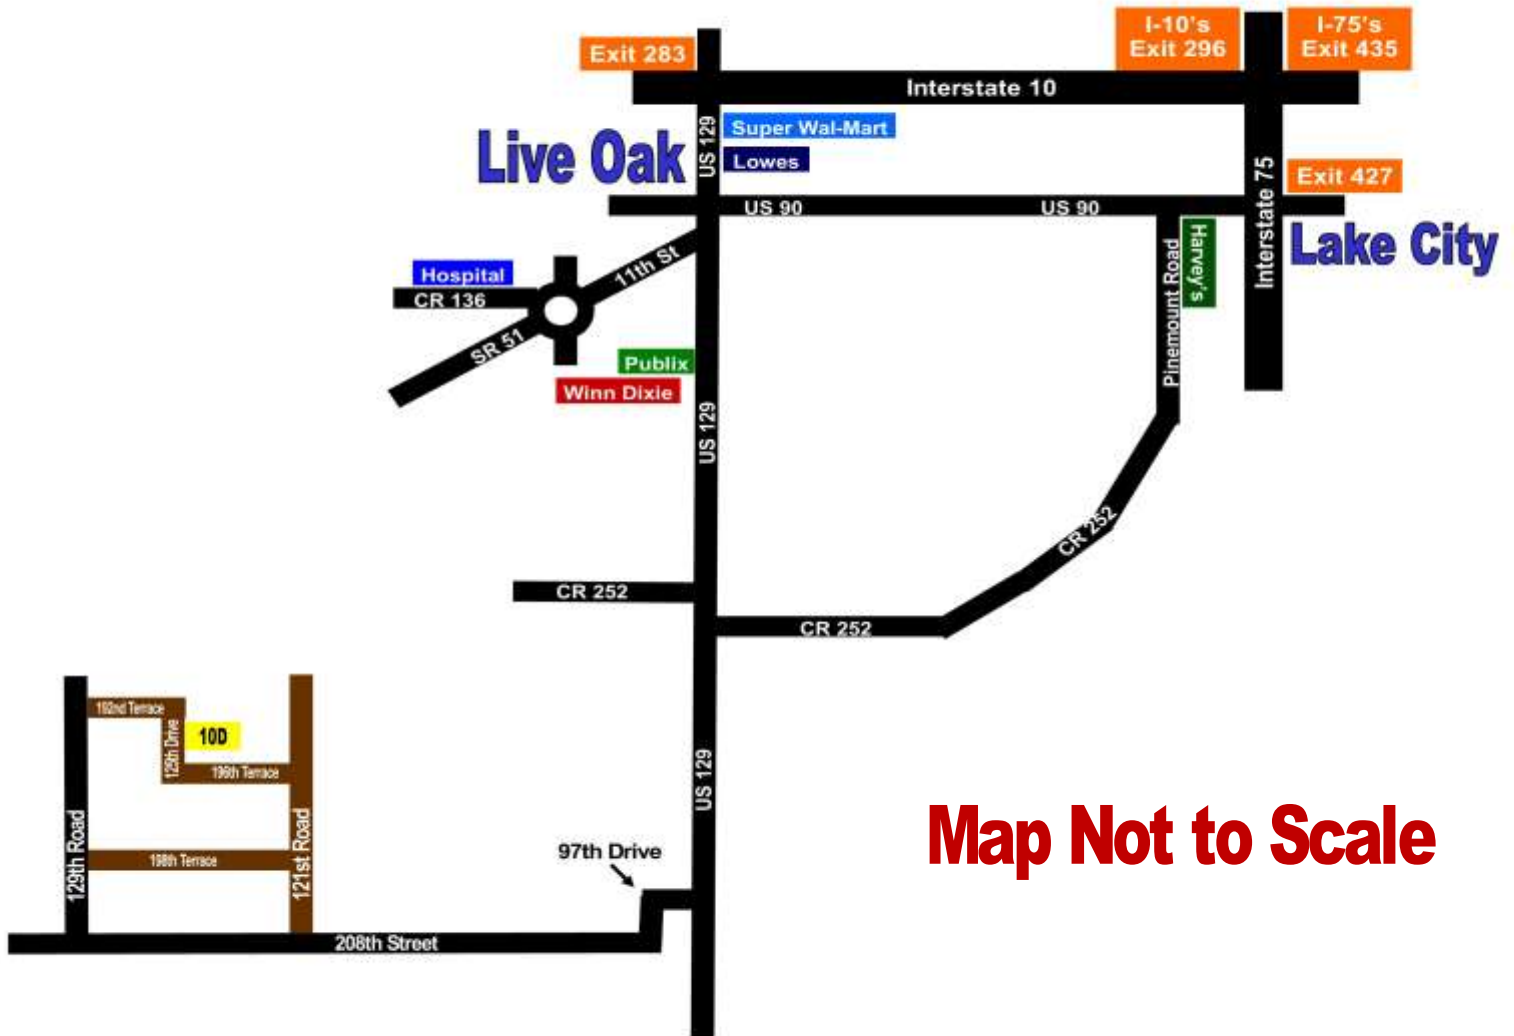

Frontier Junction Directions

Map Not to Scale

Directions to Frontier Junction - Estate 10D

1. Take Interstate 10 to Exit 283 (US 129)
2. Take US 129 South to US 90 in downtown Live Oak. Go 16.3 miles south of US 90 on US 129 to 97th Drive on your RIGHT.
3. Turn RIGHT onto 208th Street. Continue 4.2 miles on 208th Street to 129th Road on your RIGHT.
4. Turn RIGHT onto 129th Road and go 2 miles to 192nd Terrace on your RIGHT.
5. Turn RIGHT onto 192nd Terrace and go 4/10 of a mile 192nd Terrace will make a sharp RIGHT turn and turn into 125th Drive.
6. Continue on 127th Drive for 3/10 of a mile and **Lot 10D** will be on your LEFT.

Address for GPS of House Across the Street : 19467 125th Drive, O'Brien, FL 32071