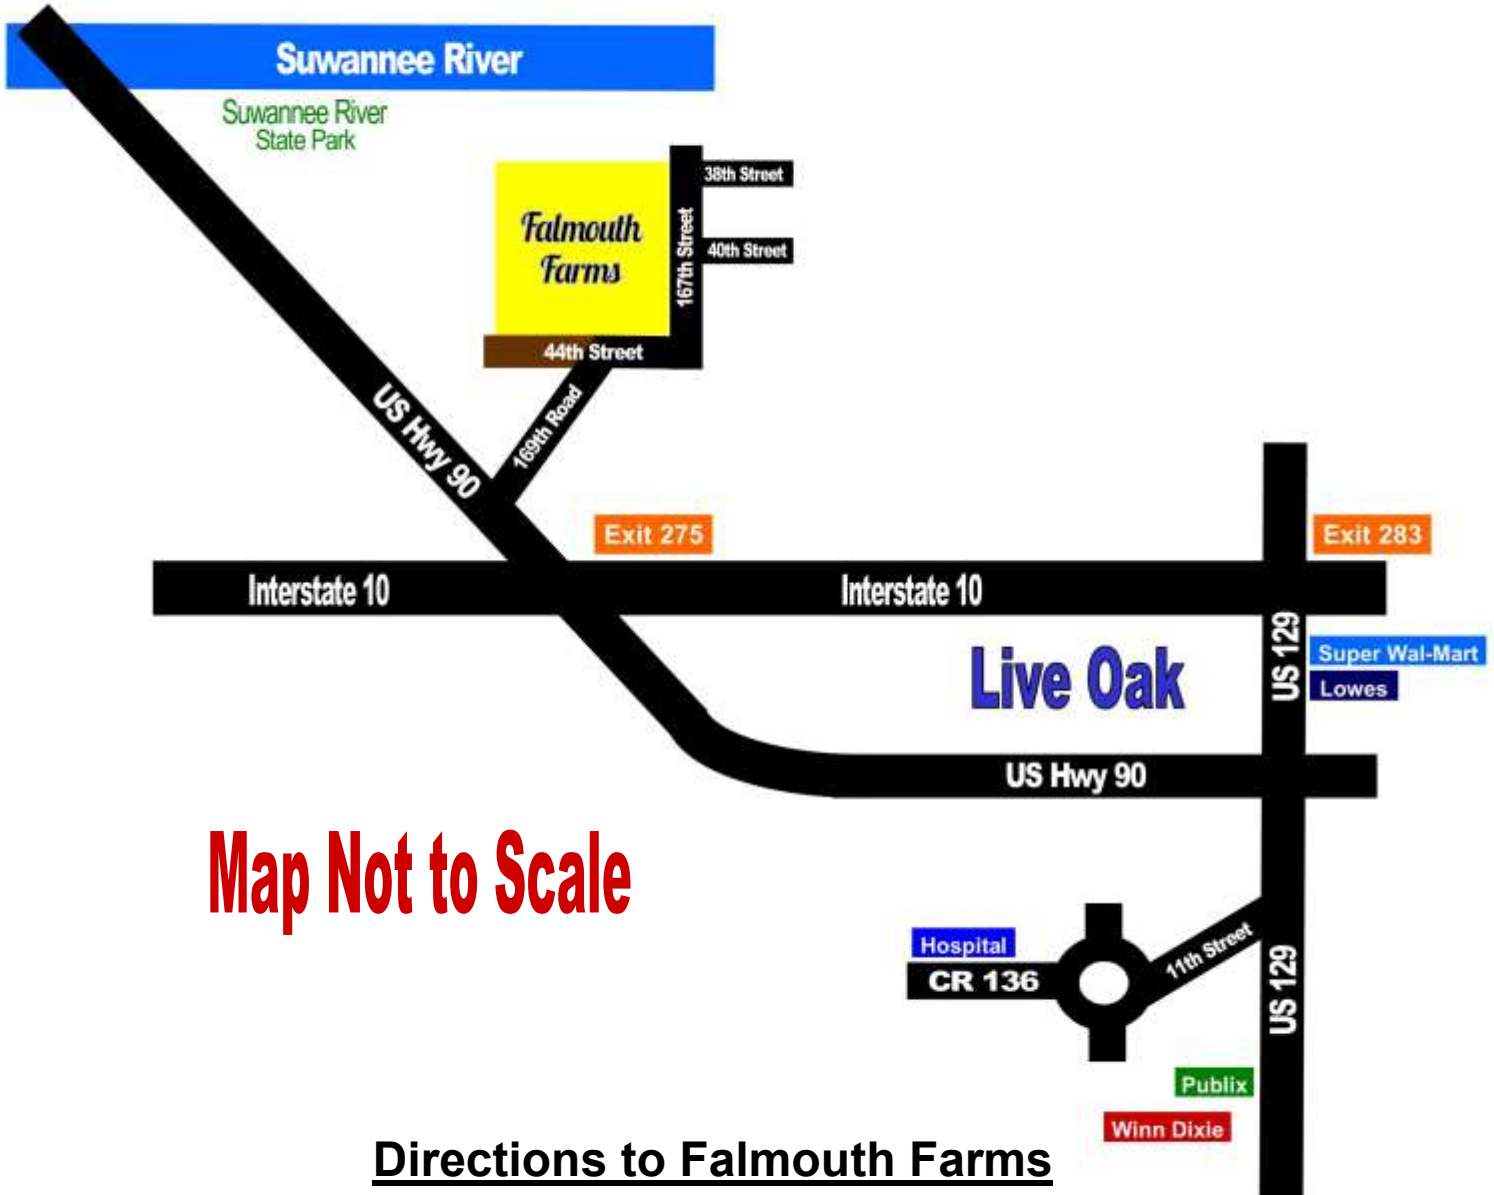

Falmouth Farms Directions

1. Take Interstate 10 West to Exit 275 (22 miles from I-75)
2. Take Exit Ramp to US-90
3. Turn LEFT onto US 90 West (Go one quarter of a mile to 169th Road on your RIGHT)
4. Turn RIGHT onto 169th Road (Go 1.6 mile and 169th Road dead ends to 44th Street)
5. Use the Falmouth Farms Sales Plat to locate the available properties.

Address of Home Next to Parcel 16: 17341 44th Street, Live Oak, FL 32060