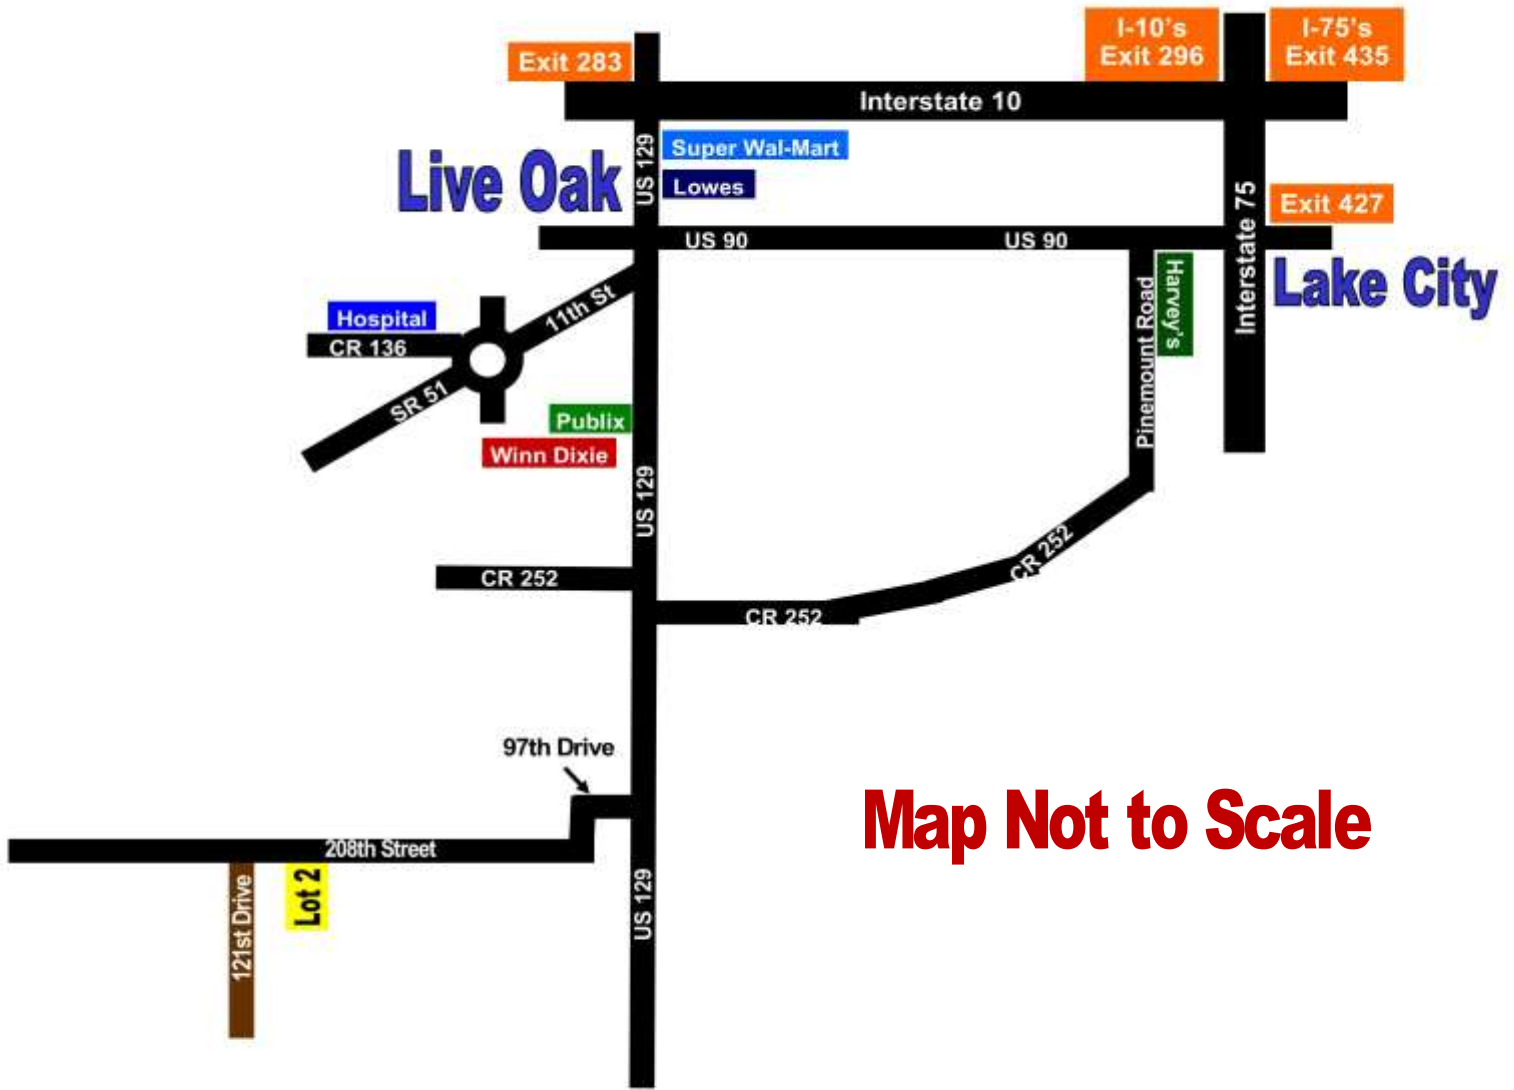

The Timbers Lot 2 Directions

Map Not to Scale

Directions to The Timbers Lot 2

1. Take Interstate 10 to Exit 283 (US 129)
2. Take US 129 South to US 90 in downtown Live Oak. Go 16.3 miles south of US 90 on US 129 to 97th Drive on your RIGHT.
3. Turn RIGHT onto 97th Drive which runs into 208th Street. Continue 3.5 miles on 208th Street to Lot 2 on your LEFT.

Address of a house next door for GPS : 12138 208th Street, O'Brien, FL 32071