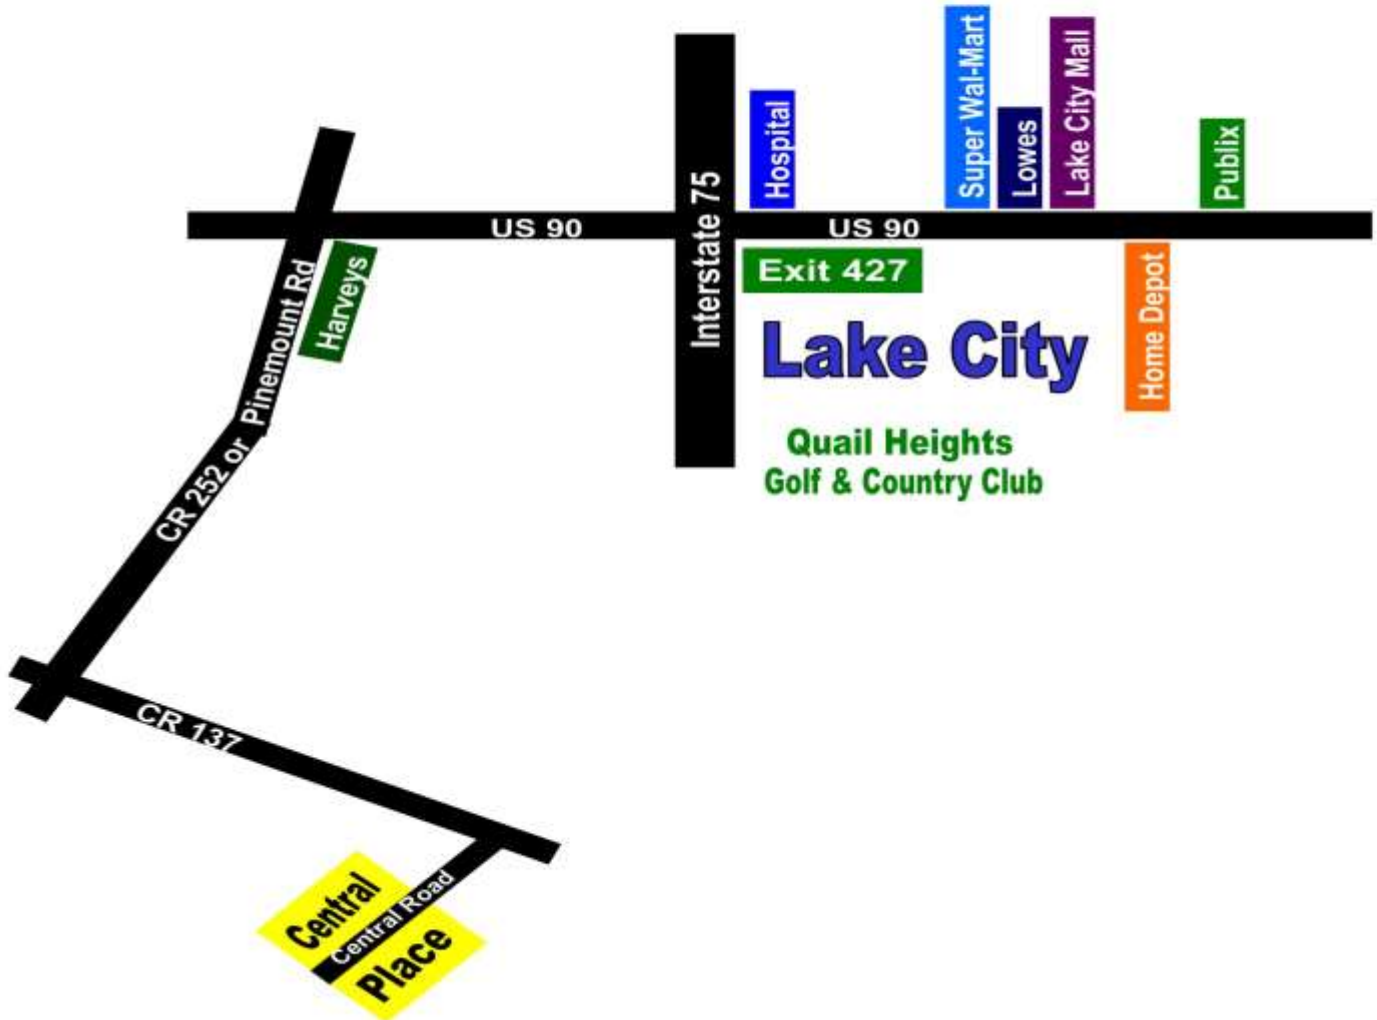

Directions to Central Place

Directions to Central Place

1. Take I-75 North to Exit 427 (Lake City)
2. Turn LEFT onto US 90 West (Go 1.3 miles to SW Pinemount / CR 252)
3. Turn LEFT onto SW Pinemount / CR 252 (Go 7.6 miles to CR 137 at 4-way stop)
4. Turn LEFT onto CR 137 (Go 4 miles to Central Road on your RIGHT)
5. Turn RIGHT onto Central Road and go 8/10 of a mile and Central Place will be on your RIGHT and LEFT. (Use the Central Place Sales Plat to locate the estates)

Address for GPS of House Next to property: **4512 Central Road, Wellborn, FL 32094**