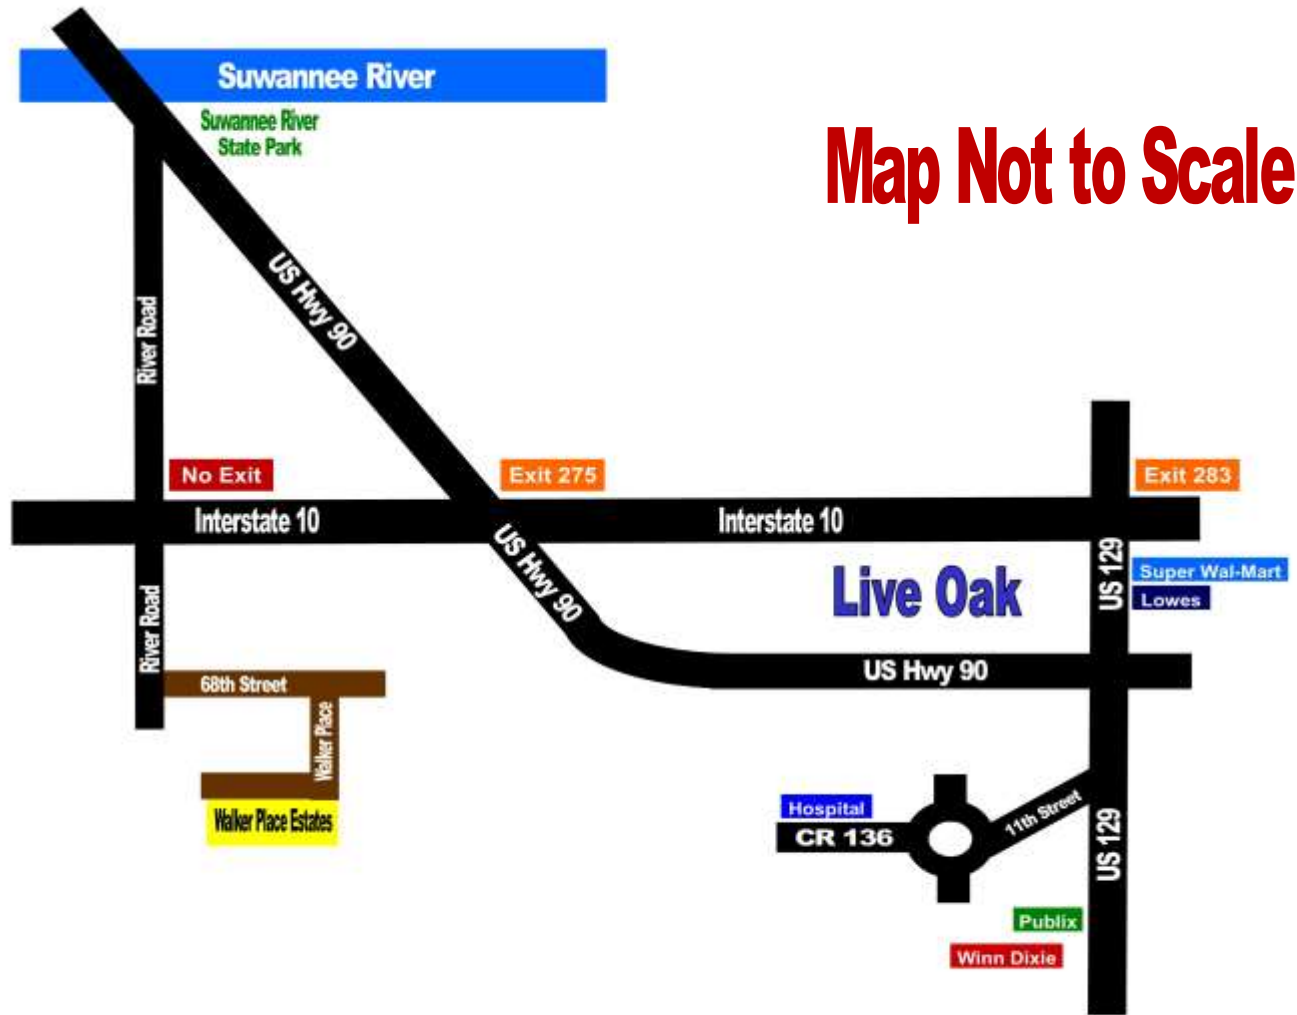

Walker Place Estates Directions

Directions to Walker Place Estates

1. Take Interstate 10 West to Exit 275 (22 miles from I-75)
2. Take Exit Ramp to US-90
3. Turn LEFT onto US-90 West (Go 5.5 miles to River Road on your LEFT. The last paved road on the left before reaching the Suwannee River)
4. Turn LEFT onto River Road and go 2 miles crossing over Interstate 10 and another 2 miles to 68th Street (a county graded road on the LEFT)
5. Turn LEFT onto 68th Street and go 1.5 miles to Walker Place on your RIGHT.
6. Turn RIGHT onto Walker Place and 3/10 of a mile to Walker Place Estates.
7. Use the Walker Place Estates Sales Plat to locate the properties.

Address of a home across from Parcel A for GPS: 6861 Walker Place, Live Oak, FL 32060