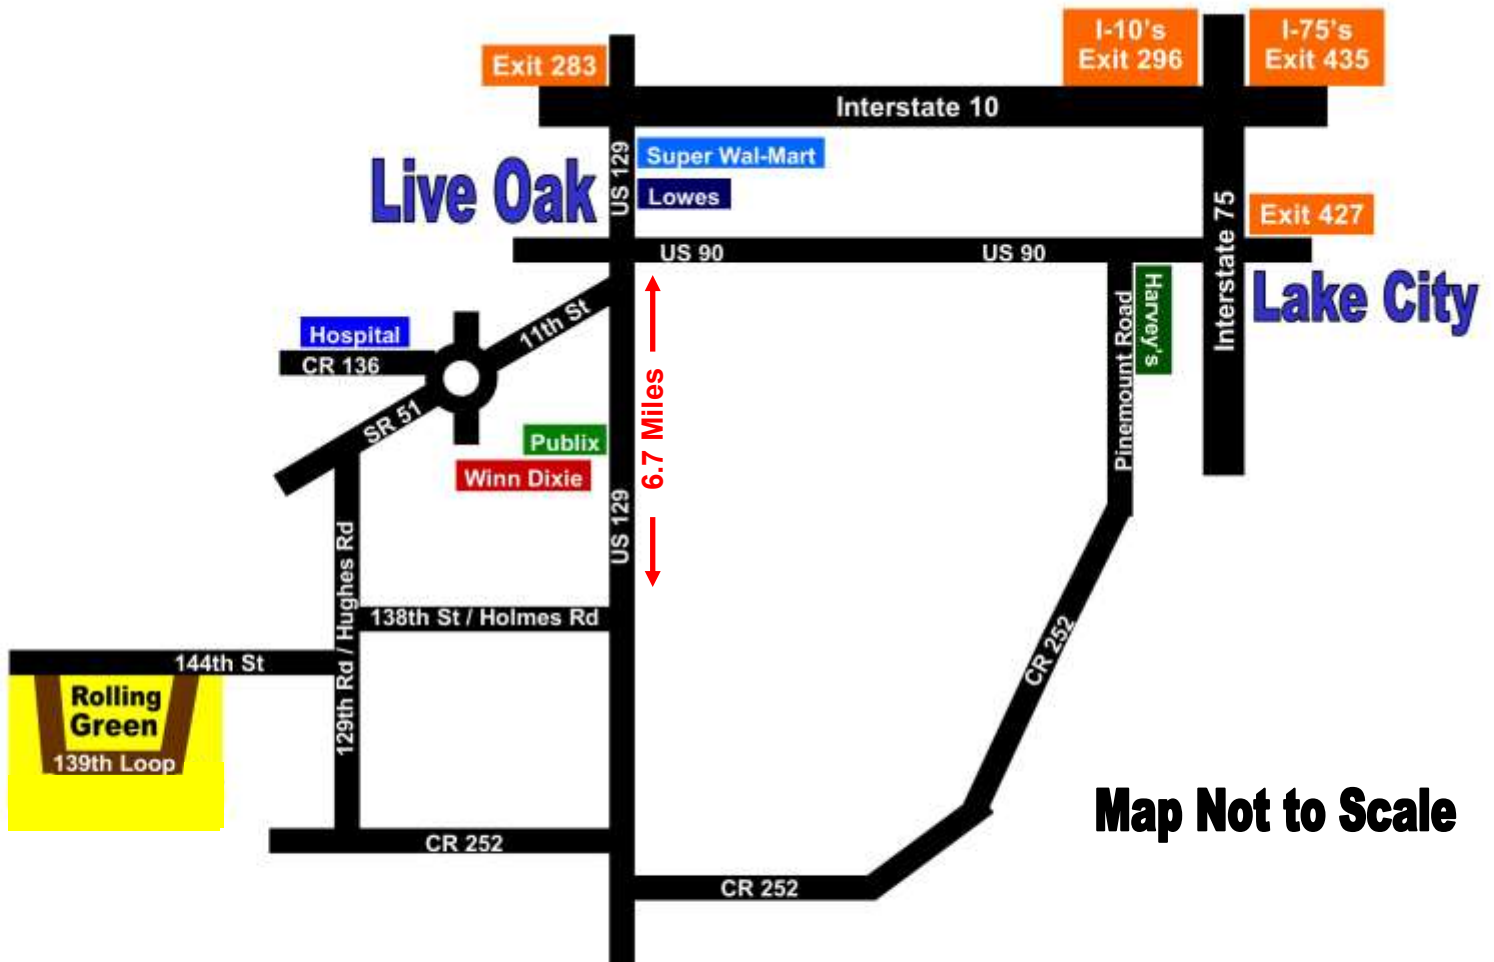

## Rolling Green Directions

**Map Not to Scale**

### Directions to Rolling Green

1. Take Interstate 10 to Exit 283 (US 129)
2. Take US 129 South to US 90 in downtown Live Oak. Go 6.7 miles south of US 90 on US 129 to 138th Street / Holmes Road on your RIGHT. (At this junction is a white 4x8 sign with Red Letters: "JM Industrial Services, Inc." 1,000 feet South of this junction you will see on the left a 2 story Aluminum Warehouse and 60 foot Tower with 4 Grain Chutes, "Seed Processing, Inc.")
3. Turn RIGHT onto 138th Street / Holmes Road and go 1.5 mile to the end of the road.
4. Turn LEFT onto 129th / Hughes Road and go 7/10 of a mile to 144th Street.
5. Turn RIGHT onto 144th Street and 1.2 miles to 139th Loop on your LEFT.
6. Turn LEFT onto 139th Loop and go 1/10 of a mile to Lot 35 on your LEFT.

**Address of Home Next Door: 14463 139th Loop, Live Oak, FL 32060**