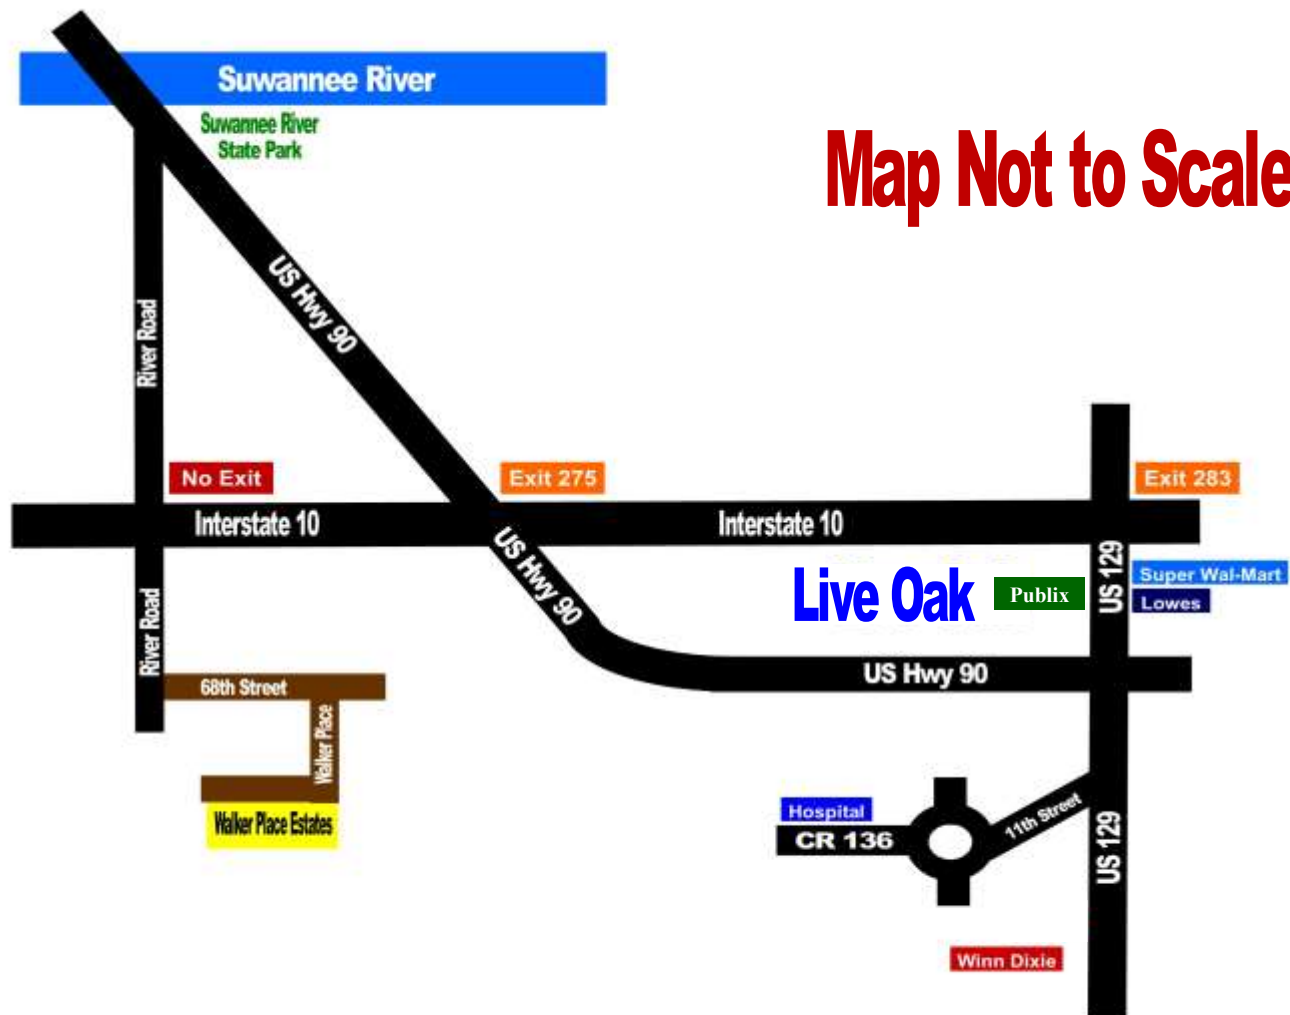

Walker Place Estates Directions

Directions to Walker Place Estates

1. Take Interstate 10 West to Exit 275 (22 miles from I-75)
2. Take Exit Ramp to US-90
3. Turn LEFT onto US-90 West (Go 5.5 miles to River Road on your LEFT. The last paved road on the left before reaching the Suwannee River)
4. Turn LEFT onto River Road and go 2 miles crossing over Interstate 10 and another 2 miles to 68th Street (a county graded road on the LEFT)
5. Turn LEFT onto 68th Street and go 1.5 miles to Walker Place on your RIGHT.
6. Turn RIGHT onto Walker Place and 3/10 of a mile to Walker Place Estates.
7. Use the Walker Place Estates Sales Plat to locate the properties.

Address of a home across from Parcel 1 for GPS: 6861 Walker Place, Live Oak, FL 32060