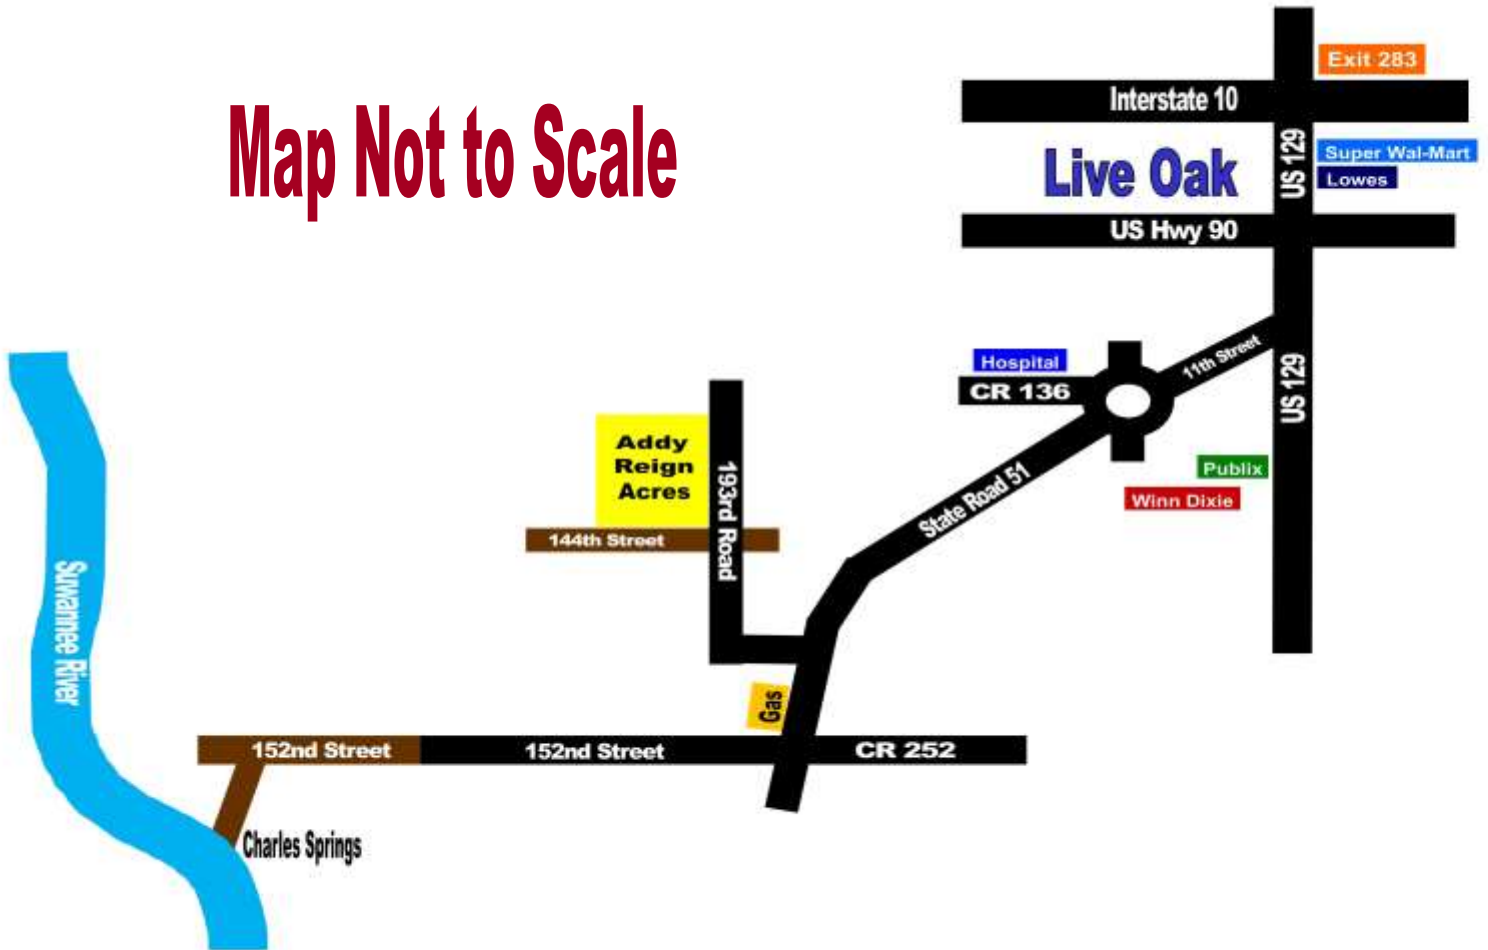

Jim Jean Real Estate

1-800-722-5326

4131 NW 28th Lane, Suite 1, Gainesville, FL 32606 ♦ www.JimJean.com ♦ Cell: 352-339-4487

Addy Reign Acres Directions

Map Not to Scale

Directions to Addy Reign Acres

1. Take Interstate 10 to Exit 283 (14 miles West of Interstate 75)
2. Take Exit Ramp to US-129
3. Take US 129 South into Live Oak (Go approximately 4 miles to 11th St SW / SR 51 on your RIGHT)
4. Go around the traffic circle and continue on SR 51 towards Mayo (Go 13 miles to 193rd Road on your RIGHT)
5. Turn RIGHT onto 193rd Road and go 1 mile to the corner of 193rd Road and 144th Street. The properties will be located on your LEFT.
6. Use the Addy Reign Acres Sales Plat to locate the properties.

Address of a home across from Addy Reign Acres for GPS:

14094 193rd Road, Live Oak, FL 32060