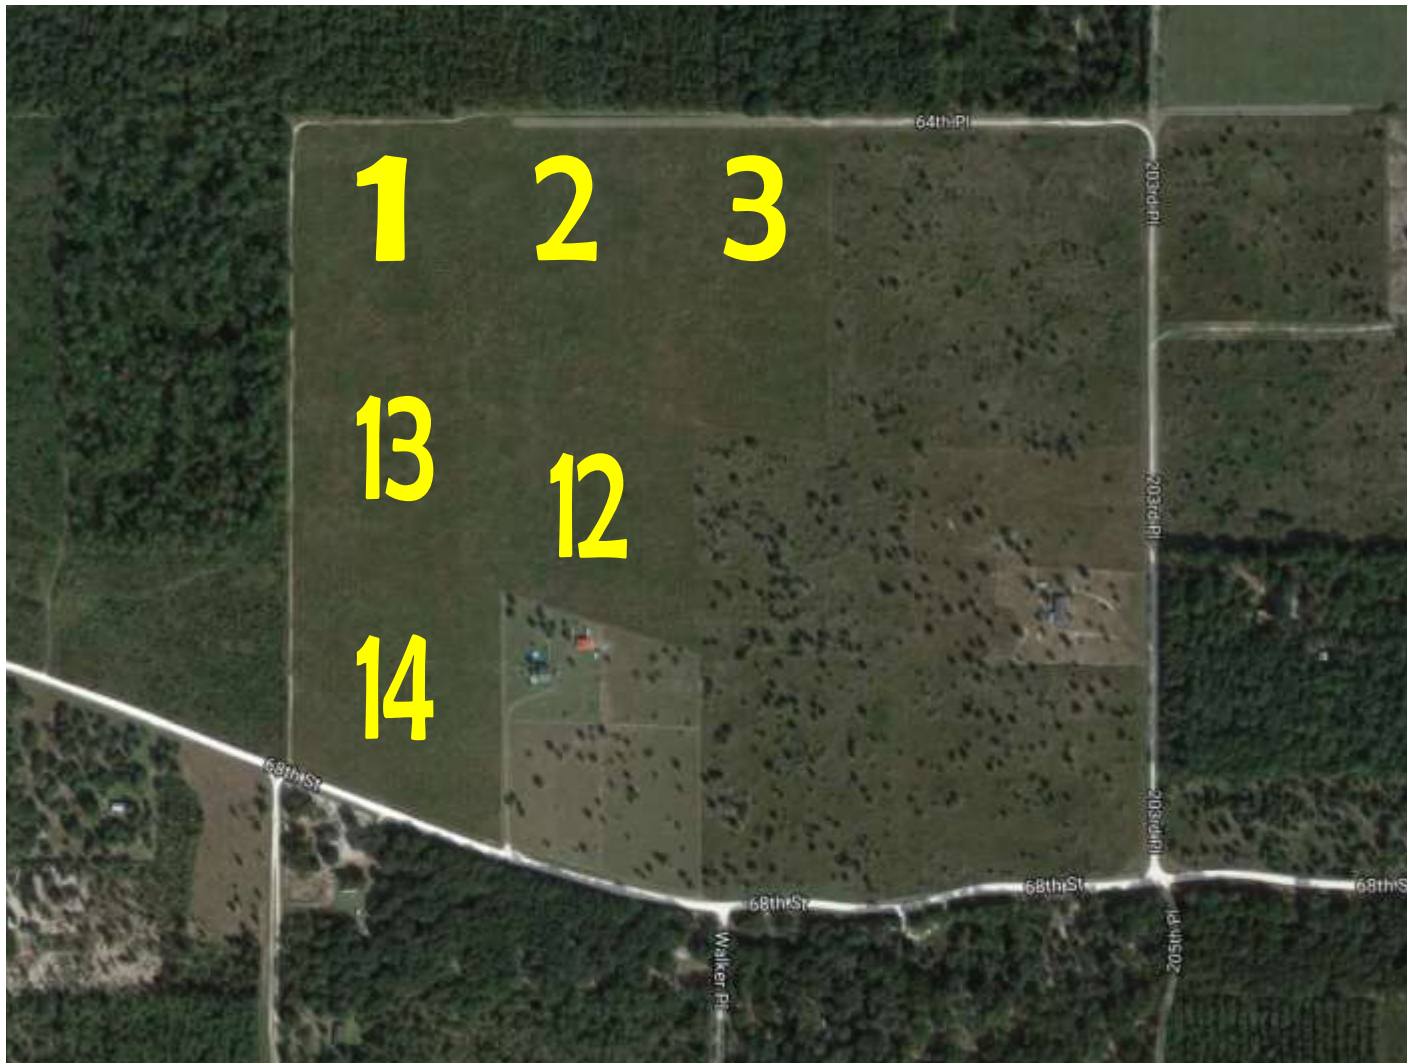

Blue Sky Farms Directions

Directions to Blue Sky Farms

1. Take Interstate 10 to Exit 275 (22 miles west of Interstate 75)
2. Take Exit Ramp to US-90
3. Turn LEFT onto US-90 West (Go 5.5 miles to River Road on your LEFT. The last paved road on the left before reaching the Suwannee River)
4. Turn LEFT onto River Road and go 2 miles crossing over Interstate 10 and another 2 miles to 68th Street (a county graded road on the LEFT)
5. Turn LEFT onto 68th Street and go 1.5 miles to Blue Sky Farms on the LEFT across from Walker Place.

Address of a home in front of Estate 12: 20529 68th Street, Live Oak, FL 32060