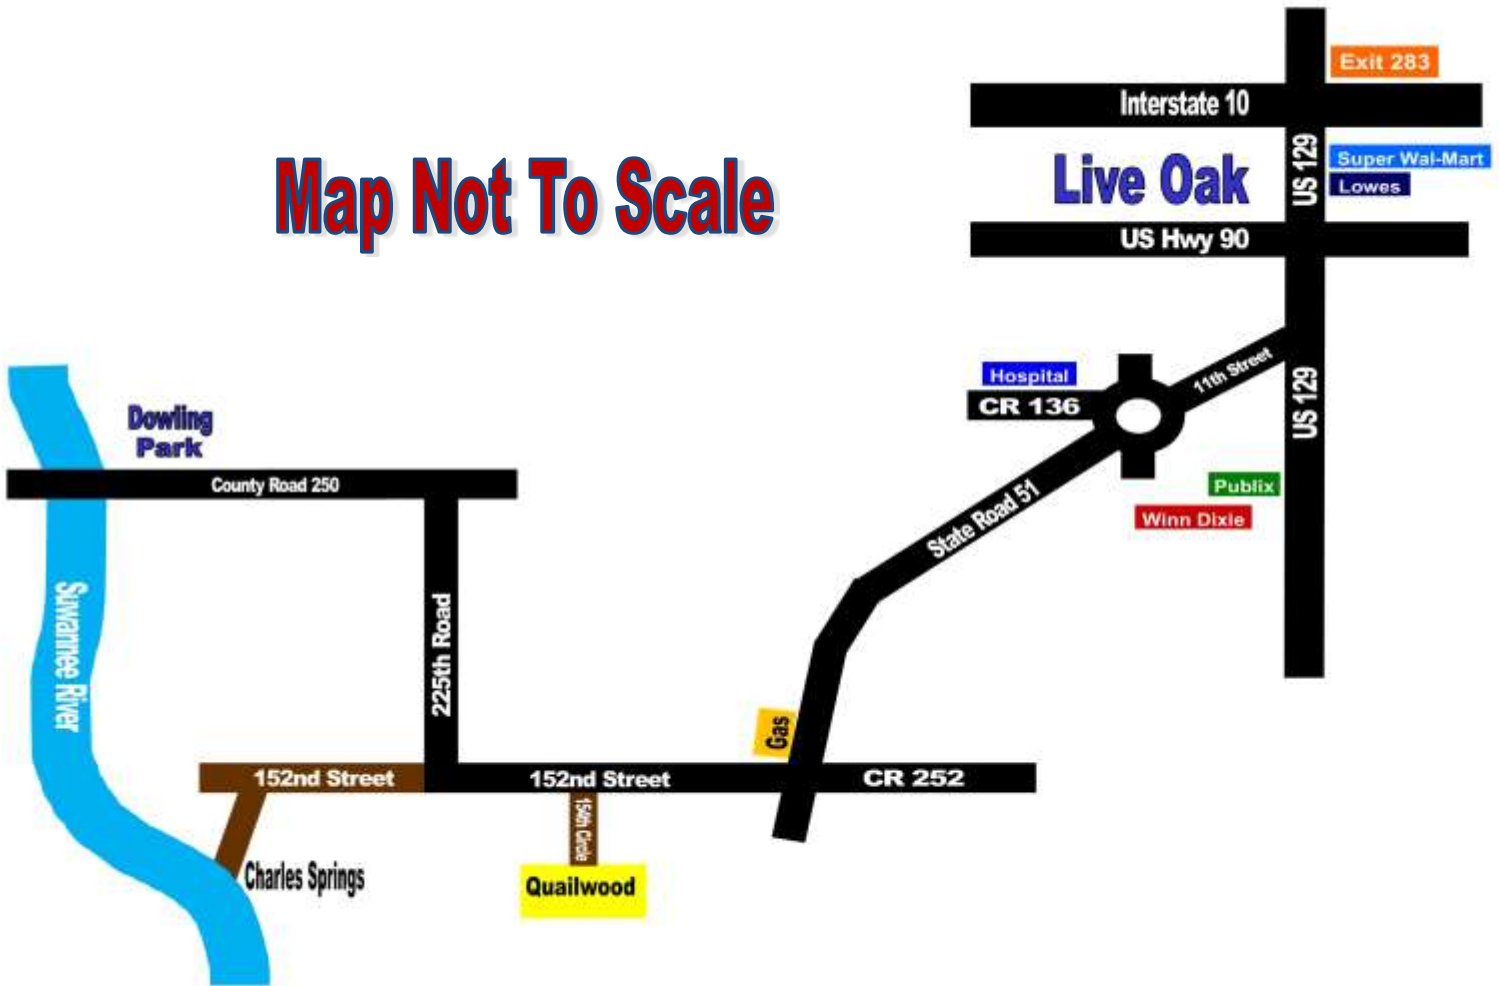

Quailwood Directions

Map Not To Scale

Directions to Quailwood - Lot 16

1. Take Interstate 10 to Exit 283 (14 miles West of Interstate 75)
2. Take Exit Ramp to US-129
3. Take US 129 South into Live Oak (Go approximately 4 miles to 11th St SW / SR 51 on your RIGHT)
4. Go around the traffic circle and continue on SR 51 towards Mayo (Go 13 miles to 152nd Street on your RIGHT - **Gas Station** on the corner)
5. Turn RIGHT onto 152nd Street and go 3 miles to 154th Circle on your LEFT.
6. Turn LEFT onto 154th Circle and go 7/10 of a mile to 154th Terrace on your RIGHT.
7. Turn RIGHT onto 154th Terrace and **Quailwood Lot 16** will be 1/10 of a mile on your RIGHT.

Address of a home across from Lot 16 for GPS: 21560 154th Terrace, Live Oak, FL 32060