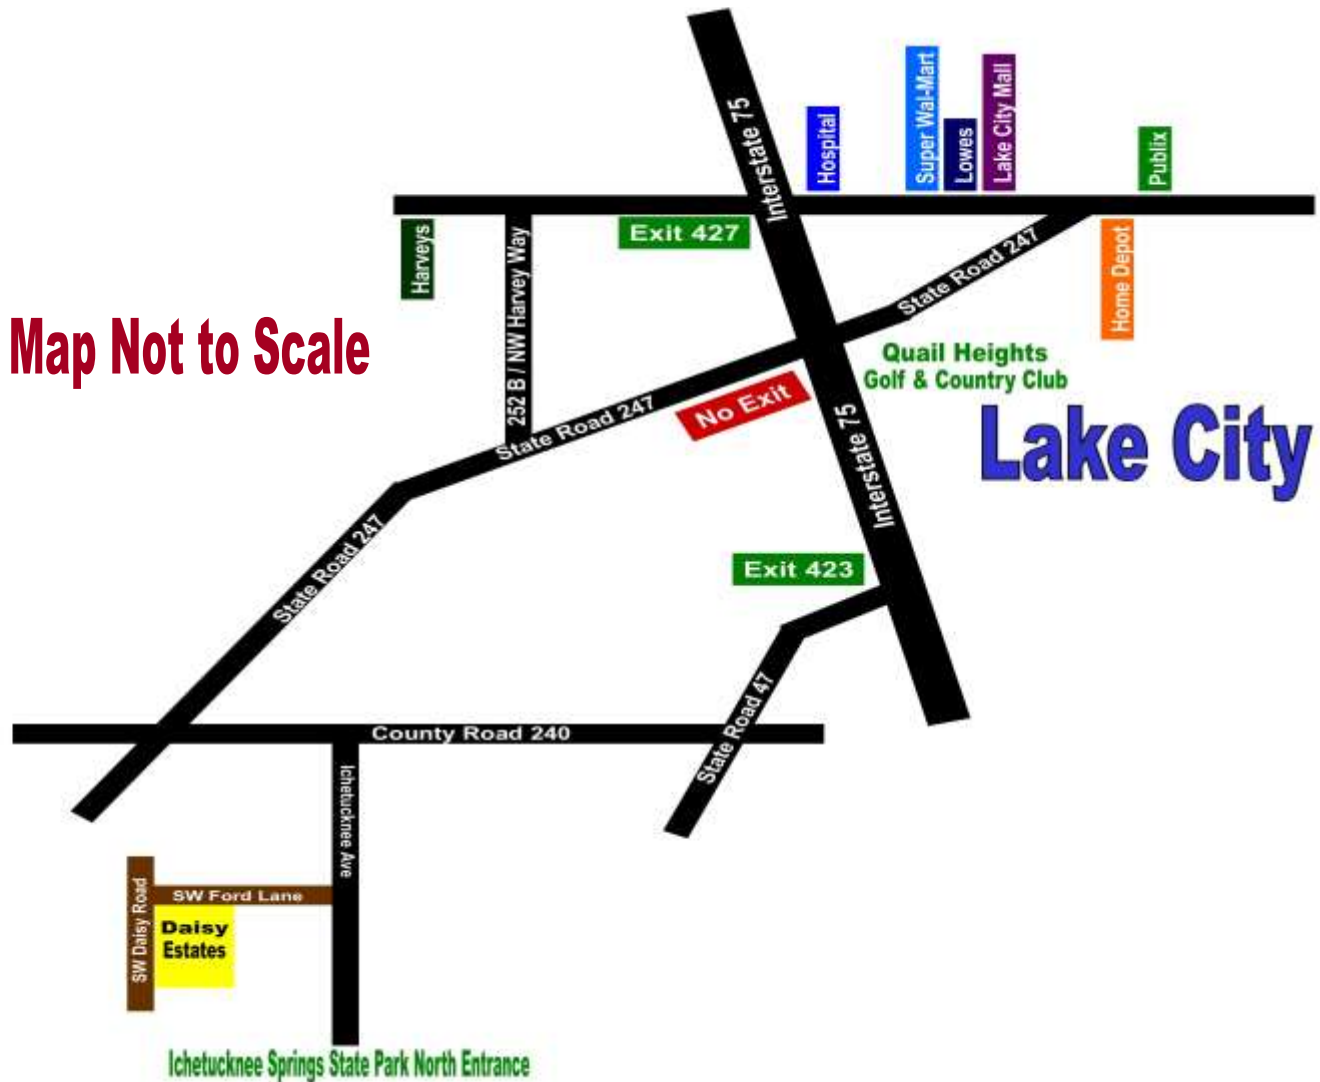

## Daisy Estates Directions

### Directions to Daisy Estates

1. Take Interstate 75 to Exit 423
2. At Exit 423 take SR-47 West for 4.4 miles to CR-240 (there is a yellow flashing light at CR-240)
3. Turn RIGHT onto CR-240 and go 4 miles to SW Ichetucknee Avenue on your LEFT.
4. Turn LEFT onto SW Ichetucknee Avenue and go 2 miles south to SW Ford Lane on your RIGHT.
5. Turn RIGHT onto SW Ford Lane and go 7/10 of a mile to Daisy Estates on your LEFT.
6. Use the [Daisy Estates](#) Sales Plat to locate the available properties.

Address of a home across from Daisy Estates for GPS: **873 SW Ford Lane, Lake City, FL 32024**