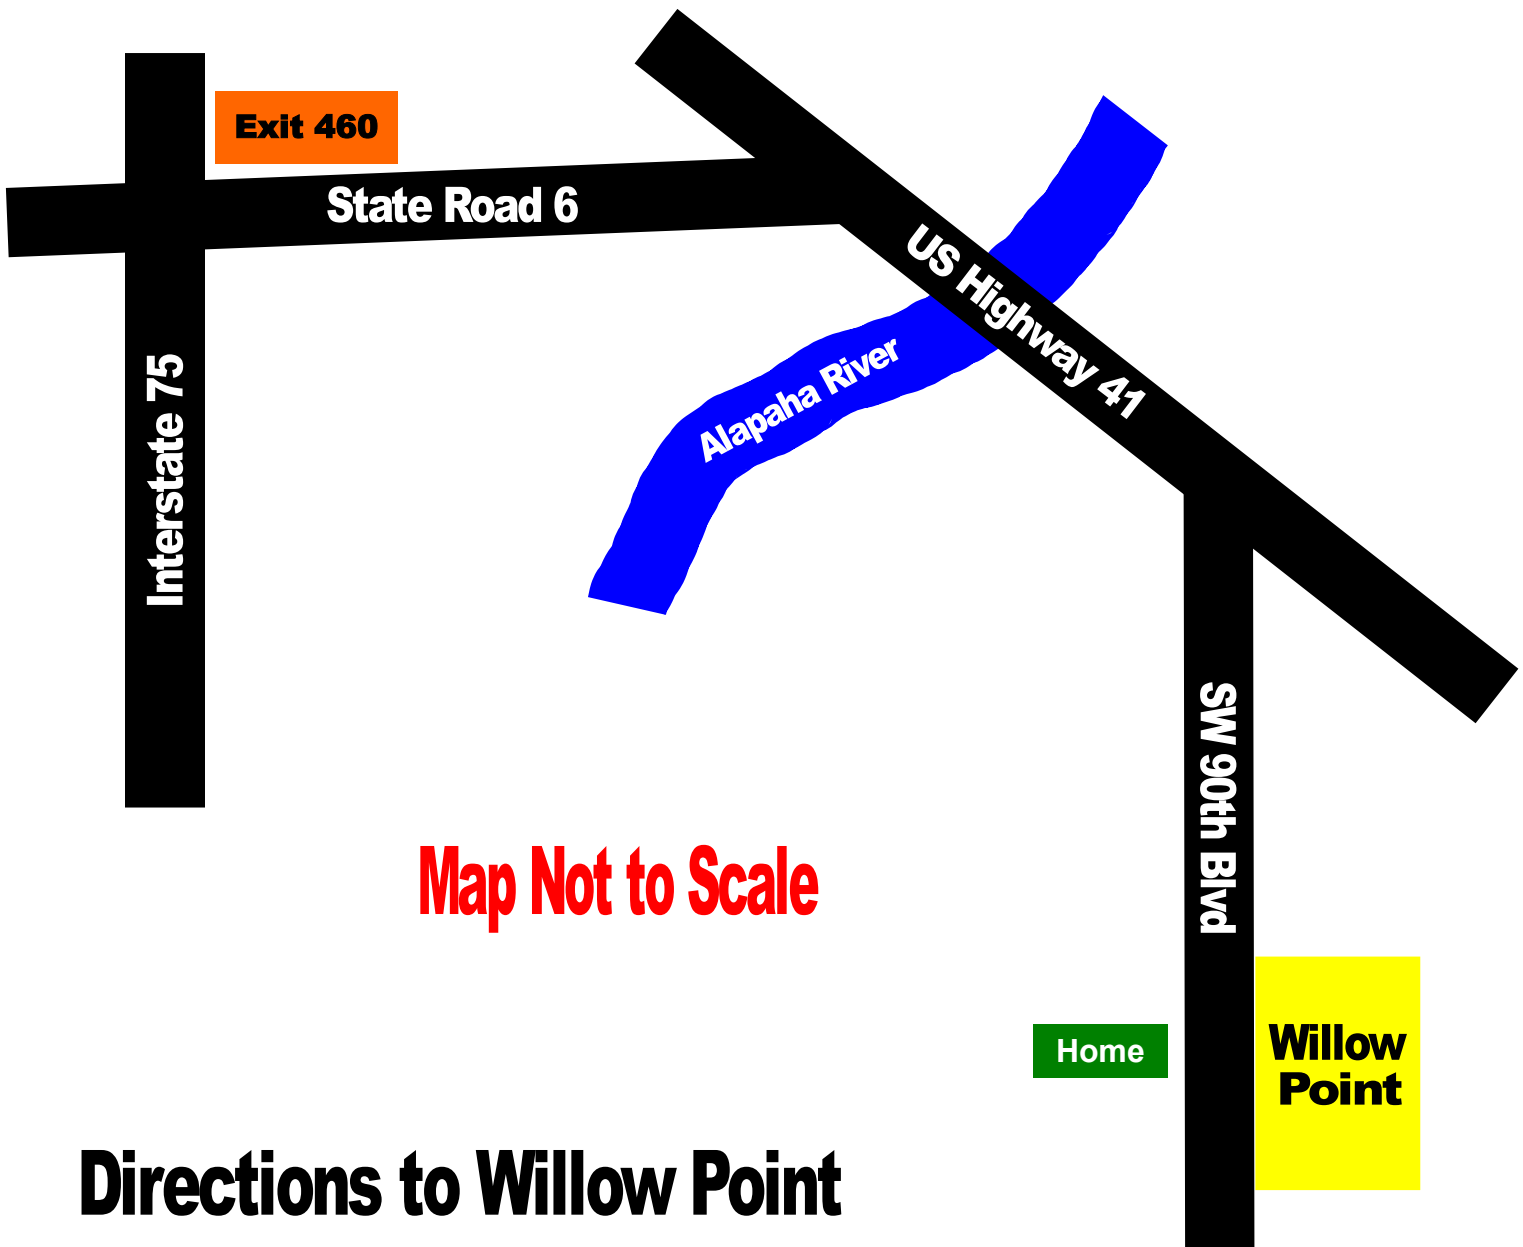

## *Willow Point Directions*

**Map Not to Scale**

Home

**Willow Point**

## **Directions to Willow Point**

1. Take Interstate 75 to Exit 460 (State Road 6)
2. Take State Road 6 East of Interstate 75 (Go 1.30 miles to US Highway 41)
3. Turn **RIGHT** onto US Highway 41 and go 2 miles to SW 90th Blvd on your **RIGHT**.
4. Turn **RIGHT** onto SW 90th Blvd and go 1.20 miles to **Willow Point** on your **LEFT**.
5. Use the **Willow Point** Sales Plat to locate the available parcels.

**Address of a Home Across the Street for GPS: 4485 SW 90th Blvd, Jasper, FL 32052**