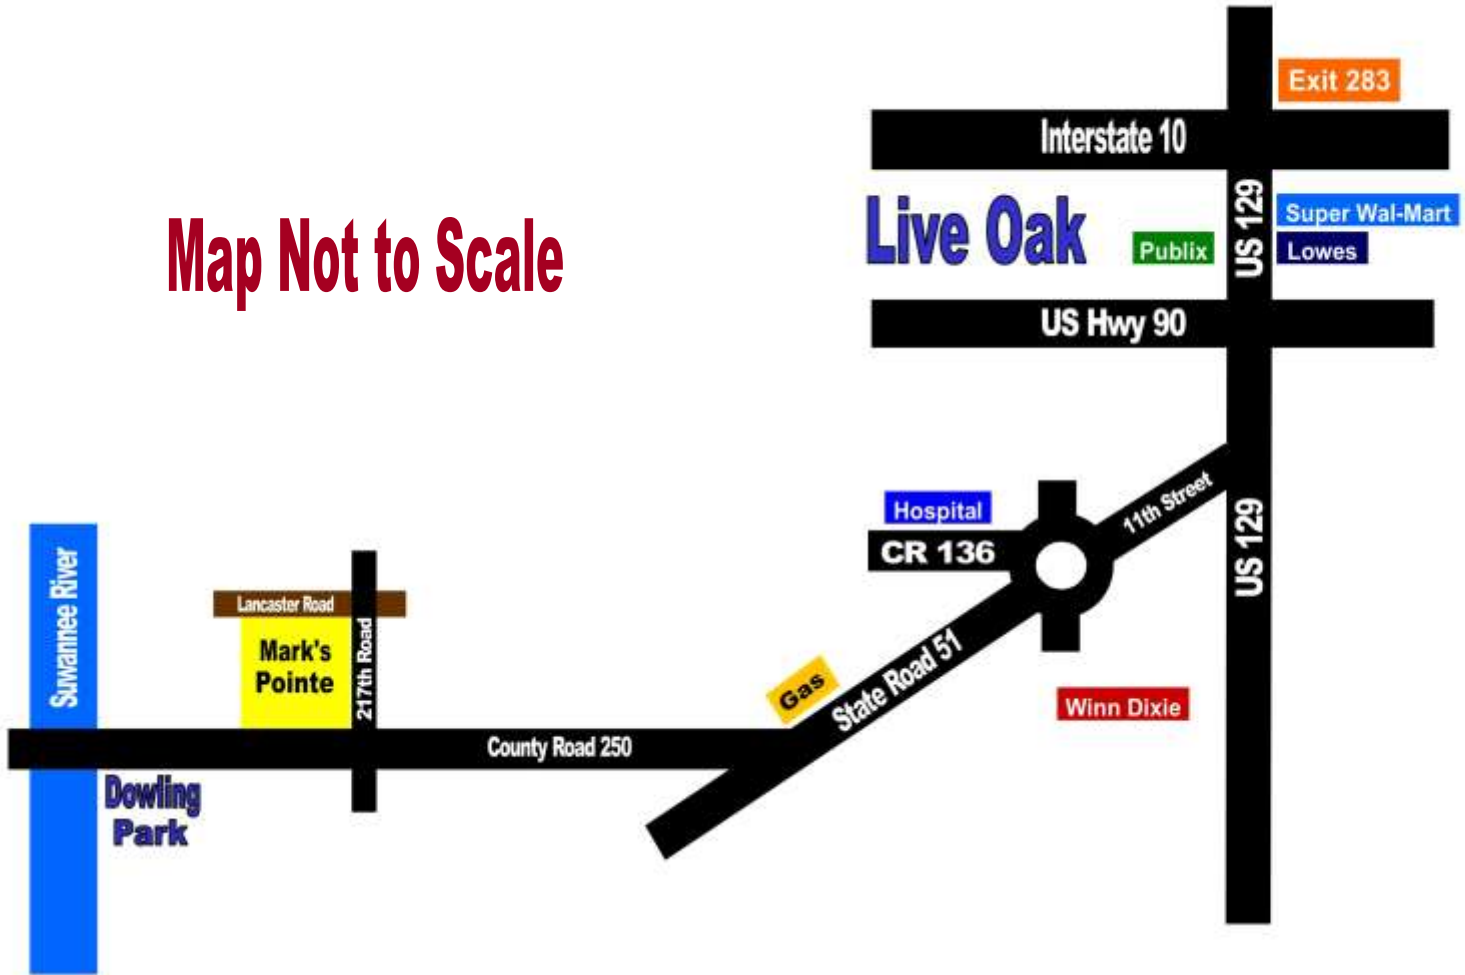

Mark's Pointe Directions

Map Not to Scale

Directions to Mark's Pointe

1. Take Interstate 10 to Exit 283 (14 miles West of Interstate 75)
2. Take Exit Ramp to US-129
3. Take US 129 South into Live Oak (Go approximately 4 miles to 11th St SW / SR 51 on your RIGHT)
4. Go around the traffic circle and continue on SR 51 towards Mayo (Go 4.2 miles to County Road 250 on your RIGHT - **Inland Gas Station** on the corner)
5. Turn RIGHT onto County Road 250 and go 9 miles to **Mark's Pointe** on your RIGHT located on the corner of County Road 250 and 217th Road.
6. Use the Mark's Pointe Sales Plat to locate the properties.

Address of a home North of Mark's Pointe - Estate 1 for GPS:

10839 217th Road, Live Oak, FL 32060