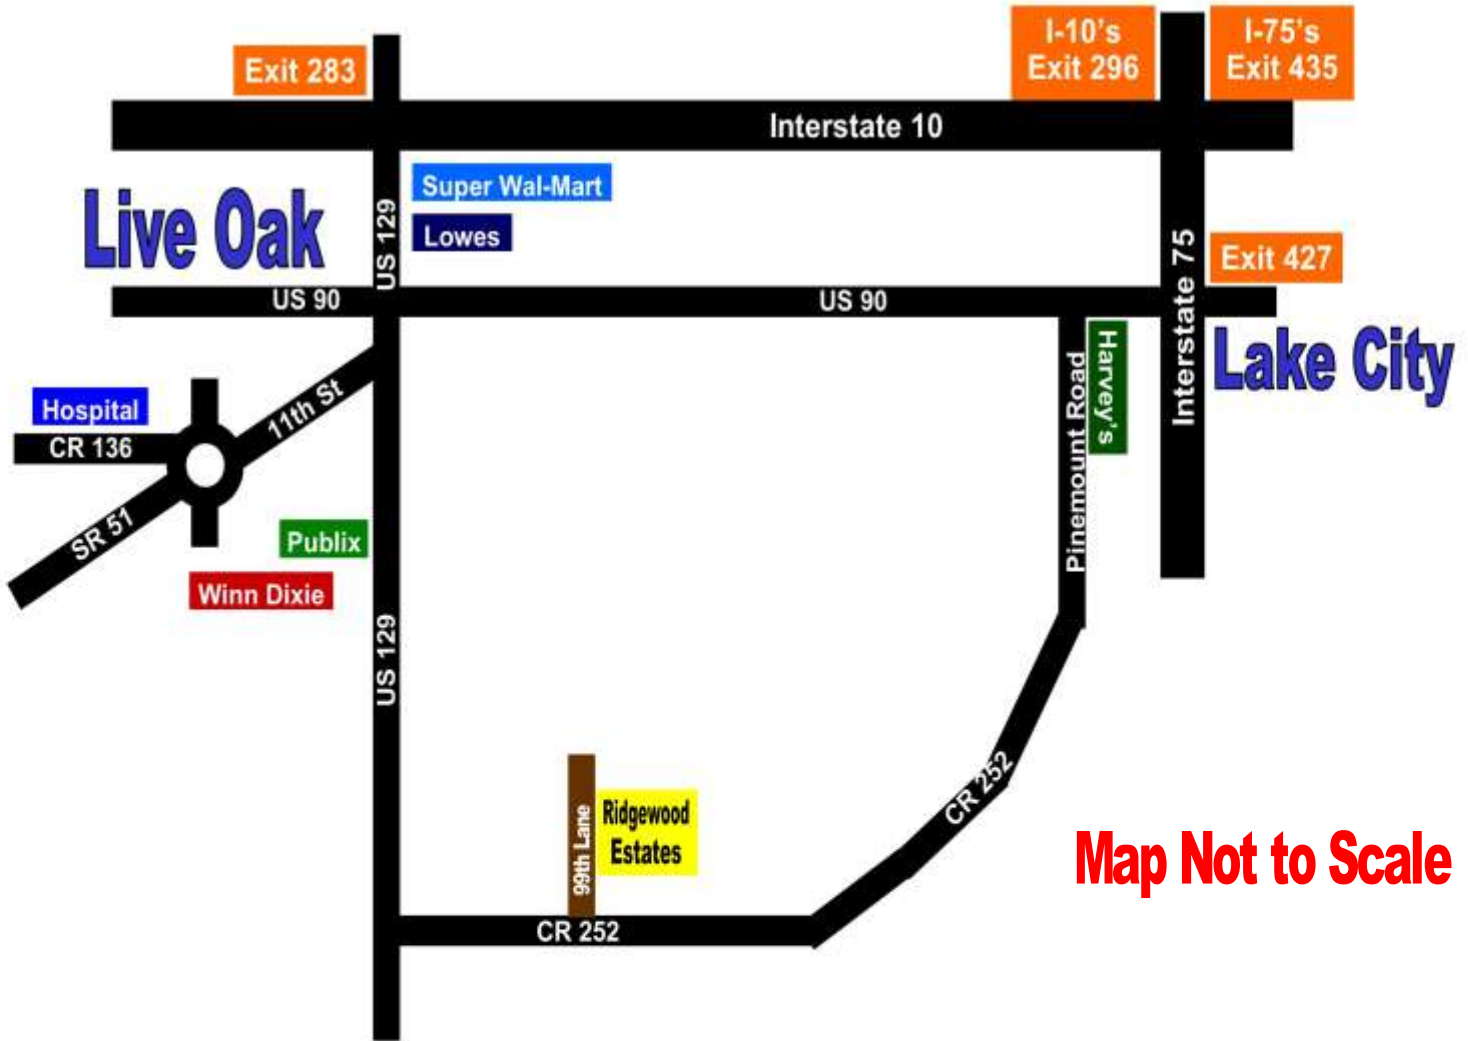

Ridgewood Estates Directions

Map Not to Scale

Directions to Ridgewood Estates

1. Take Interstate 75 to Exit 427 (US-90)
2. Take US-90 West (Go 6/10 of a mile to Pine Mount Road on your LEFT)
3. Turn LEFT onto Pine Mount Road / CR-252 and go 17 miles to 99th Lane on your RIGHT
4. Turn RIGHT onto 99th Lane and go 3/10 of a mile to Ridgewood Estates on your RIGHT.

Address of a home located 1/2 of a mile North of **Ridgewood Estates**
 on 99th Lane for GPS: **15064 99th Lane, McAlpin, FL 32062**