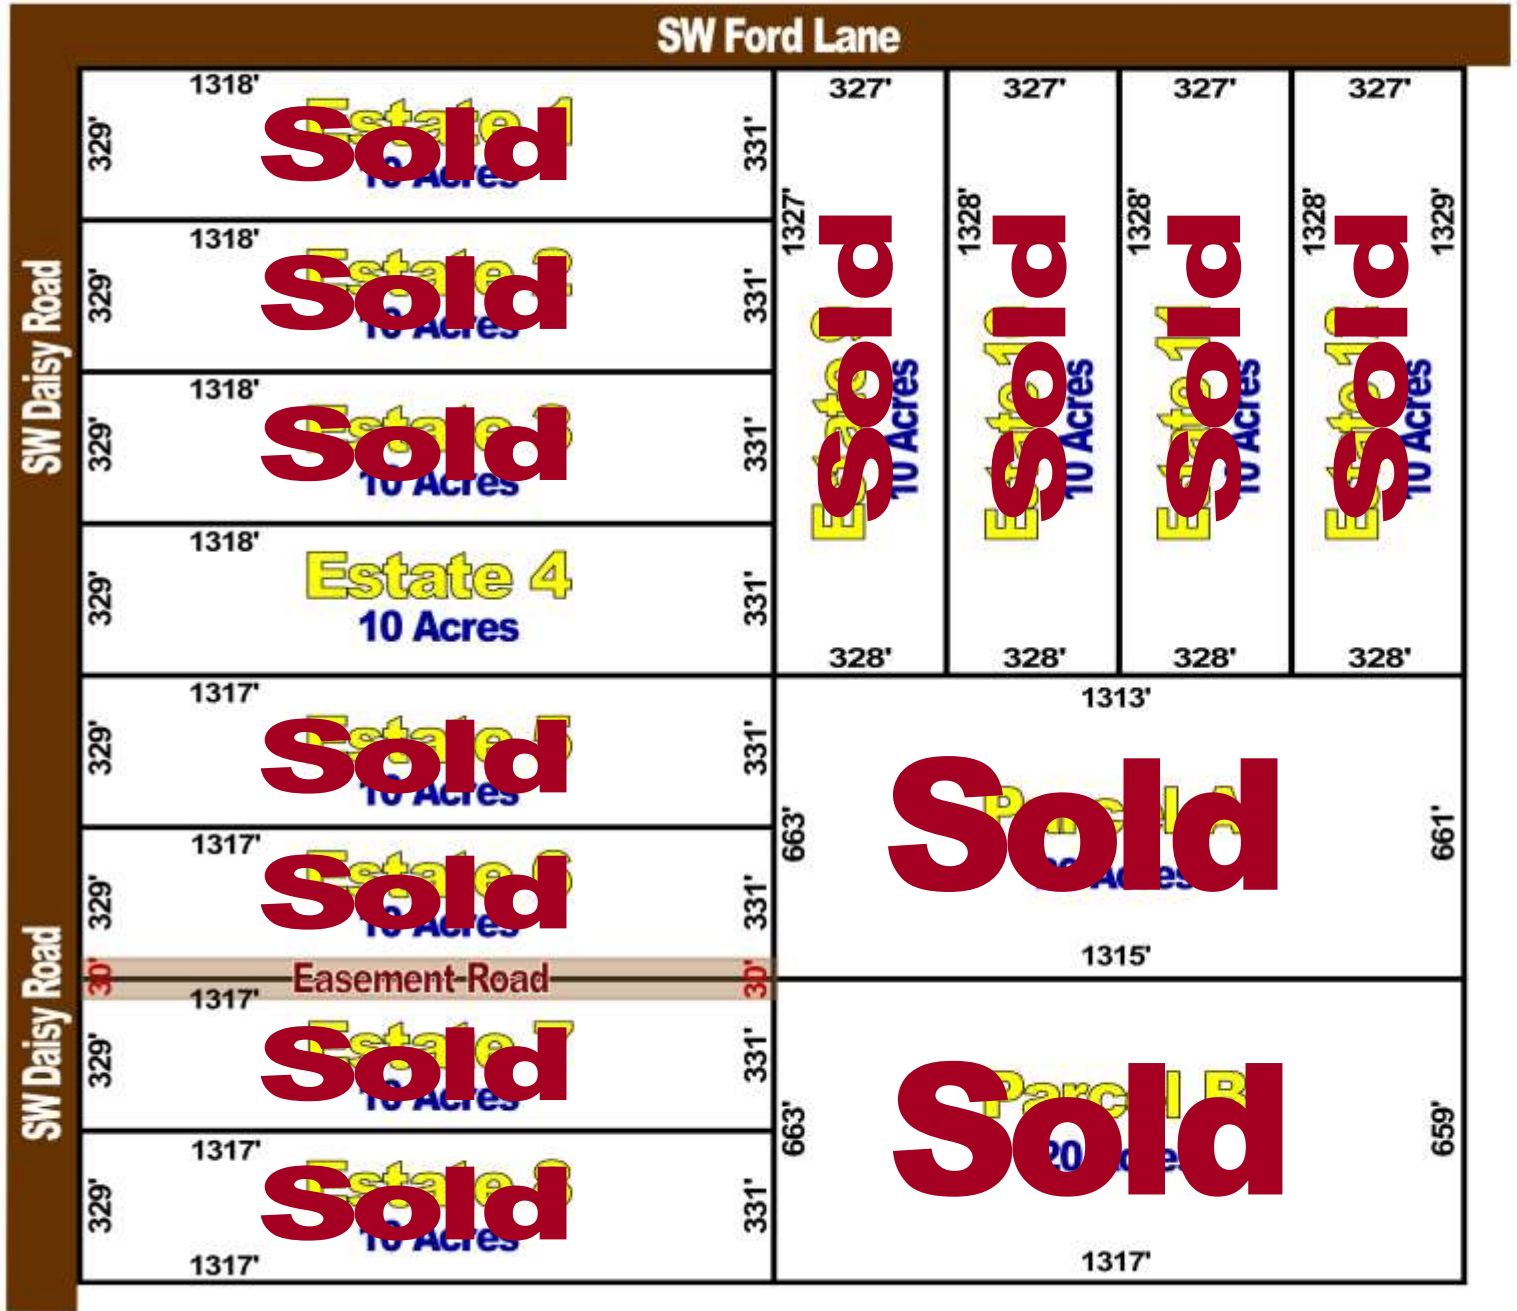

## Daisy Estates Sales Plat

\*Refer to recorded plat for survey details

Automatic, Non-Qualifying Seller Financing is available with **NO** Pre-Payment Penalties

Estate	Acreage	Sales Price	Down	Monthly	Rate	Term
4	10.00	\$119,995	\$11,995	\$945	9.50%	25 Years