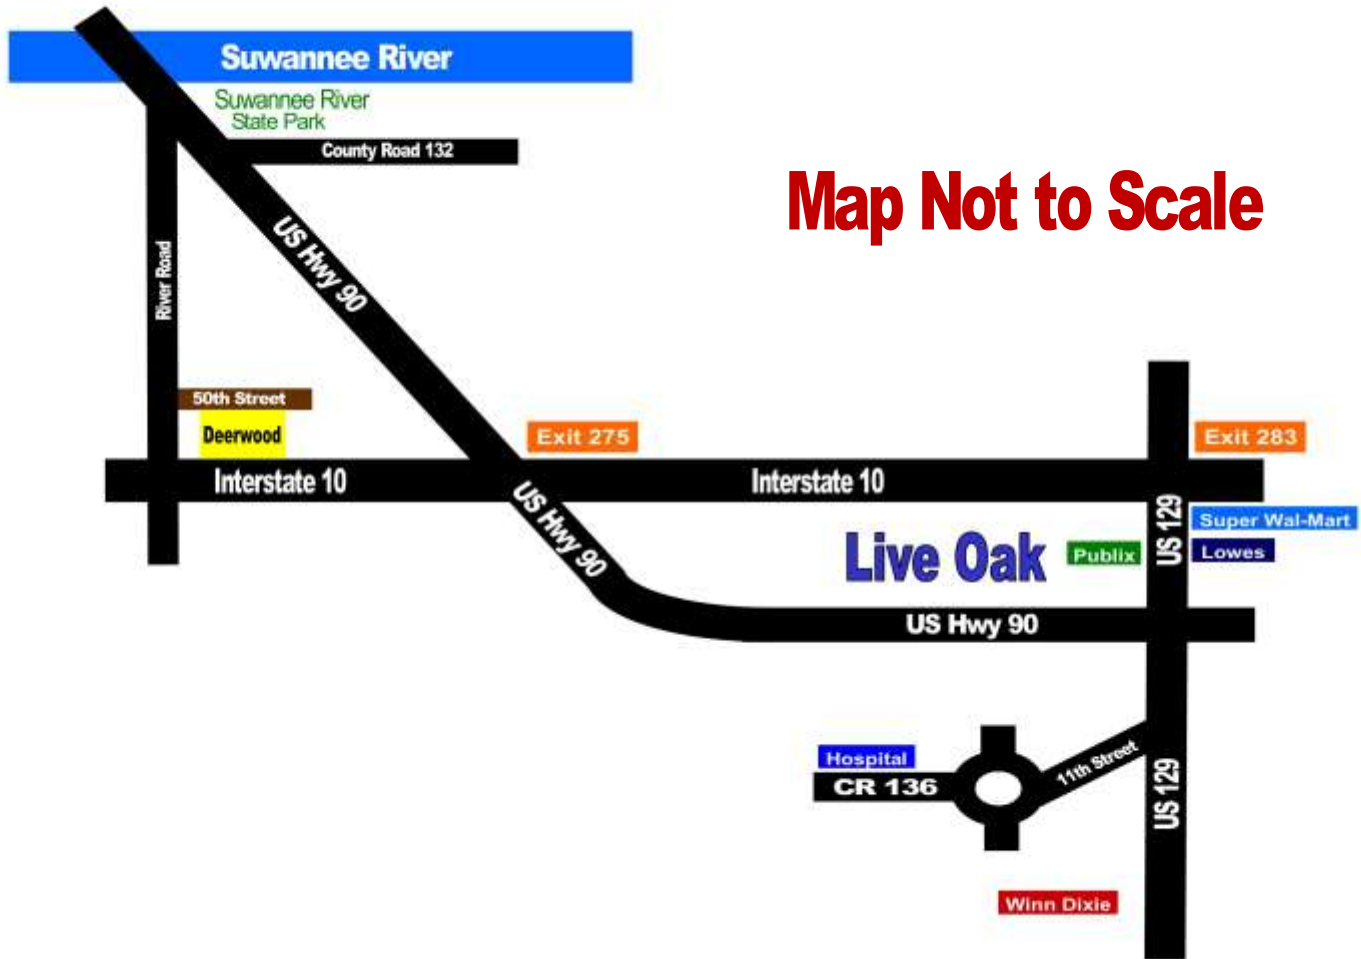

Deerwood Directions

Directions to Deerwood

1. Take Interstate 10 to Exit 275 (22 miles west of Interstate 75)
2. Take Exit Ramp to US-90
3. Turn LEFT onto US-90 West (Go 5.5 miles to River Road on your LEFT. The last paved road on the left before reaching the Suwannee River)
4. Turn LEFT onto River Road and go 1.8 miles to 50th Street on the RIGHT.
5. Turn LEFT onto 50th Street and go 1/10 of a mile to the properties on your RIGHT.

Address of a Home Next Door for GPS: 20536 50th Street, Live Oak, FL 32060