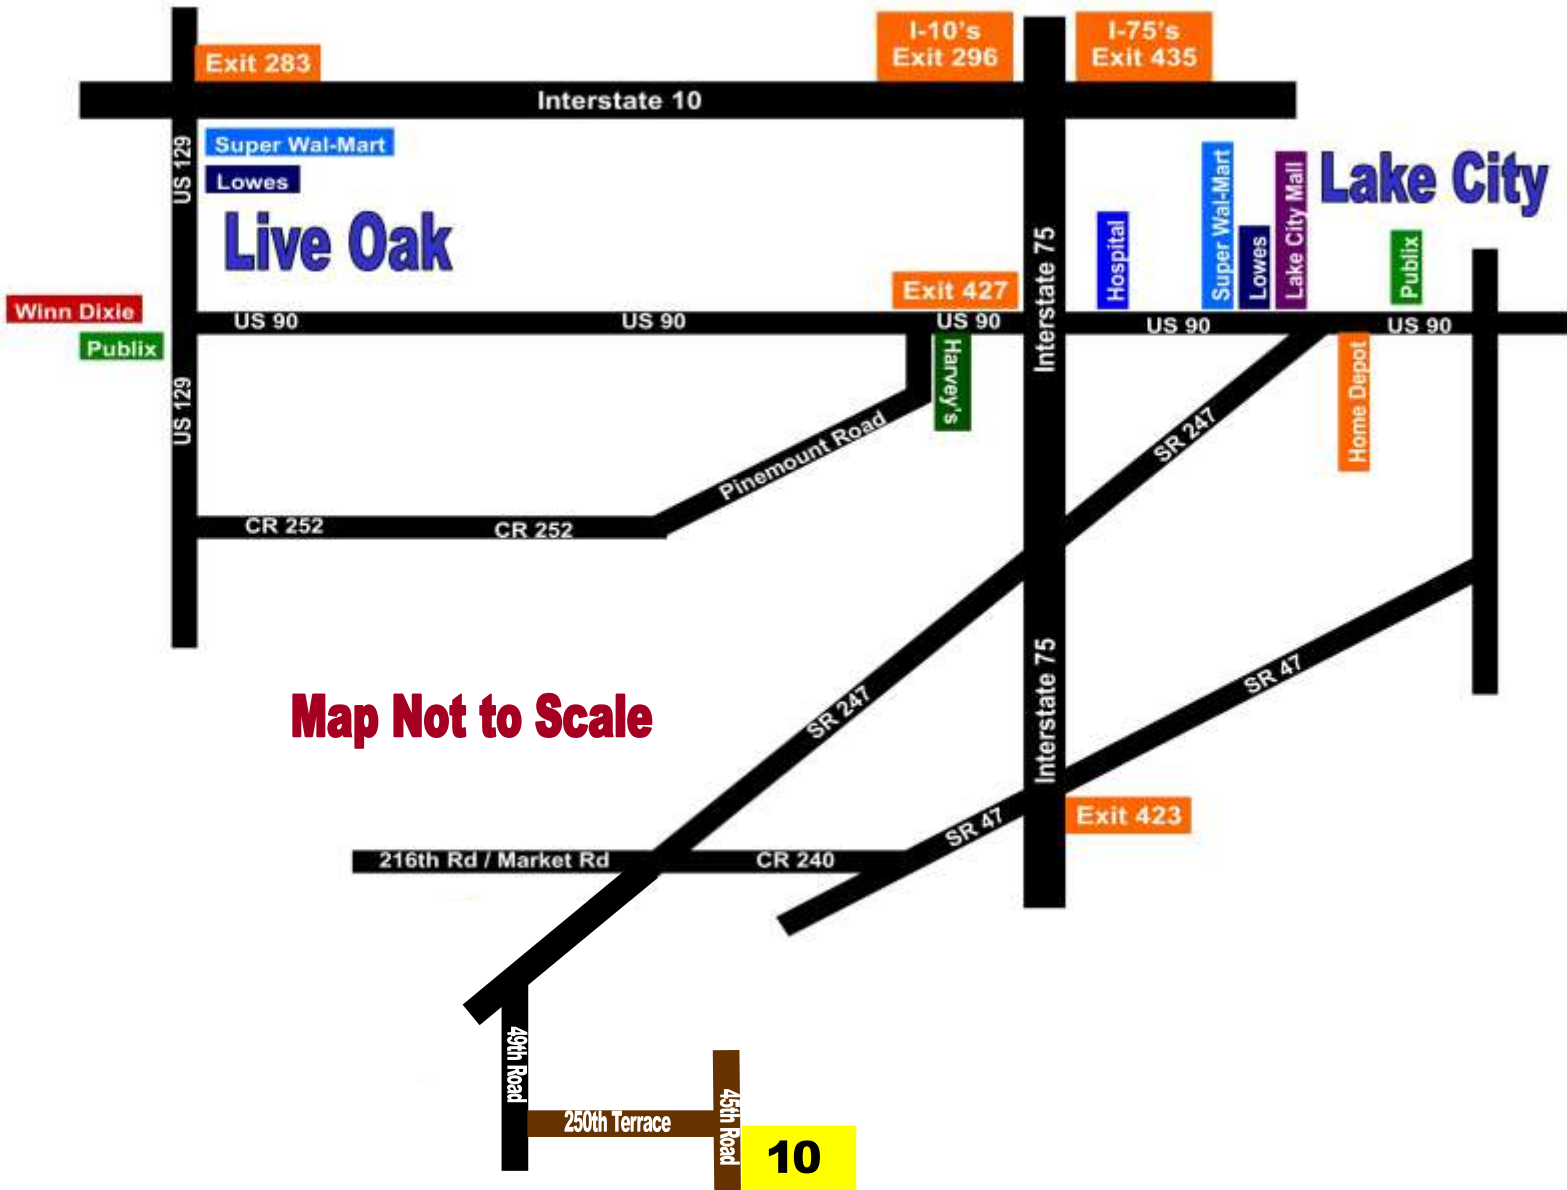

Keller's Highland Directions

Directions to Keller's Highland

1. From Lake City's Exit 423 off Interstate 75, go southwest 4.5 miles to CR-240.
2. Turn RIGHT (West) onto CR-240 and go 5.9 miles to State Road 247.
3. Turn LEFT onto State Road 247 and go 5 miles to 49th Road on your LEFT.
4. Turn LEFT onto 49th Road and go 1 mile to 250th Terrace on your LEFT.
5. Turn LEFT onto 250th Terrace and go 5/10 of a mile until it ends. Turn RIGHT onto 45th Road and Lot 10 will be on your LEFT.

Address of a Home Next Door for GPS: 25044 45th Road, O'Brien, FL 32071