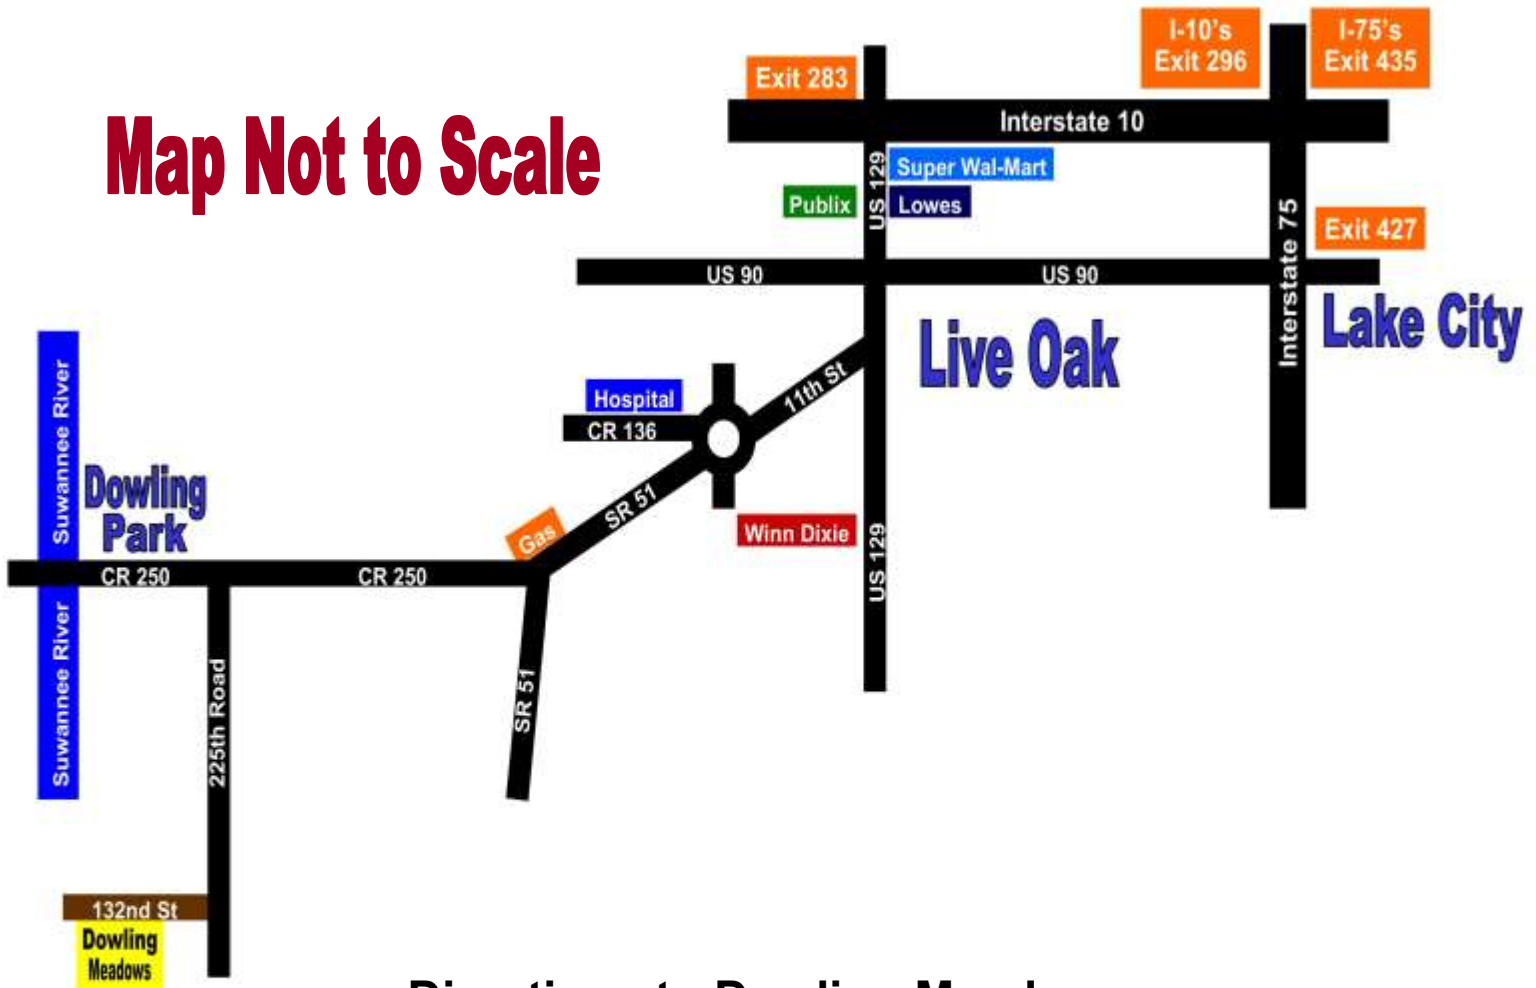

Dowling Meadows Directions

Map Not to Scale

Directions to Dowling Meadows

1. Take I-10 West to Exit 283 (14 miles from I-75)
2. Turn LEFT onto US 129 South (Go approximately 4 miles to 11th St SW / SR 51 on your RIGHT)
3. Go around the traffic circle and continue on SR 51 towards Mayo (Go 4.5 miles to CR 250 on your RIGHT)
4. Turn RIGHT onto CR 250 and go 10 miles to 225th Road on your LEFT
5. Turn LEFT onto 225th Road and go 3.1 miles to 132nd Street on your RIGHT.
6. Turn RIGHT onto 132nd Street and go 6/10 of a mile to 229th Drive on your LEFT.
7. Use the Dowling Meadows Sales Plat to locate the properties.

Address of a Home Across the Street for GPS: 13082 229th Drive, Live Oak, FL 32060