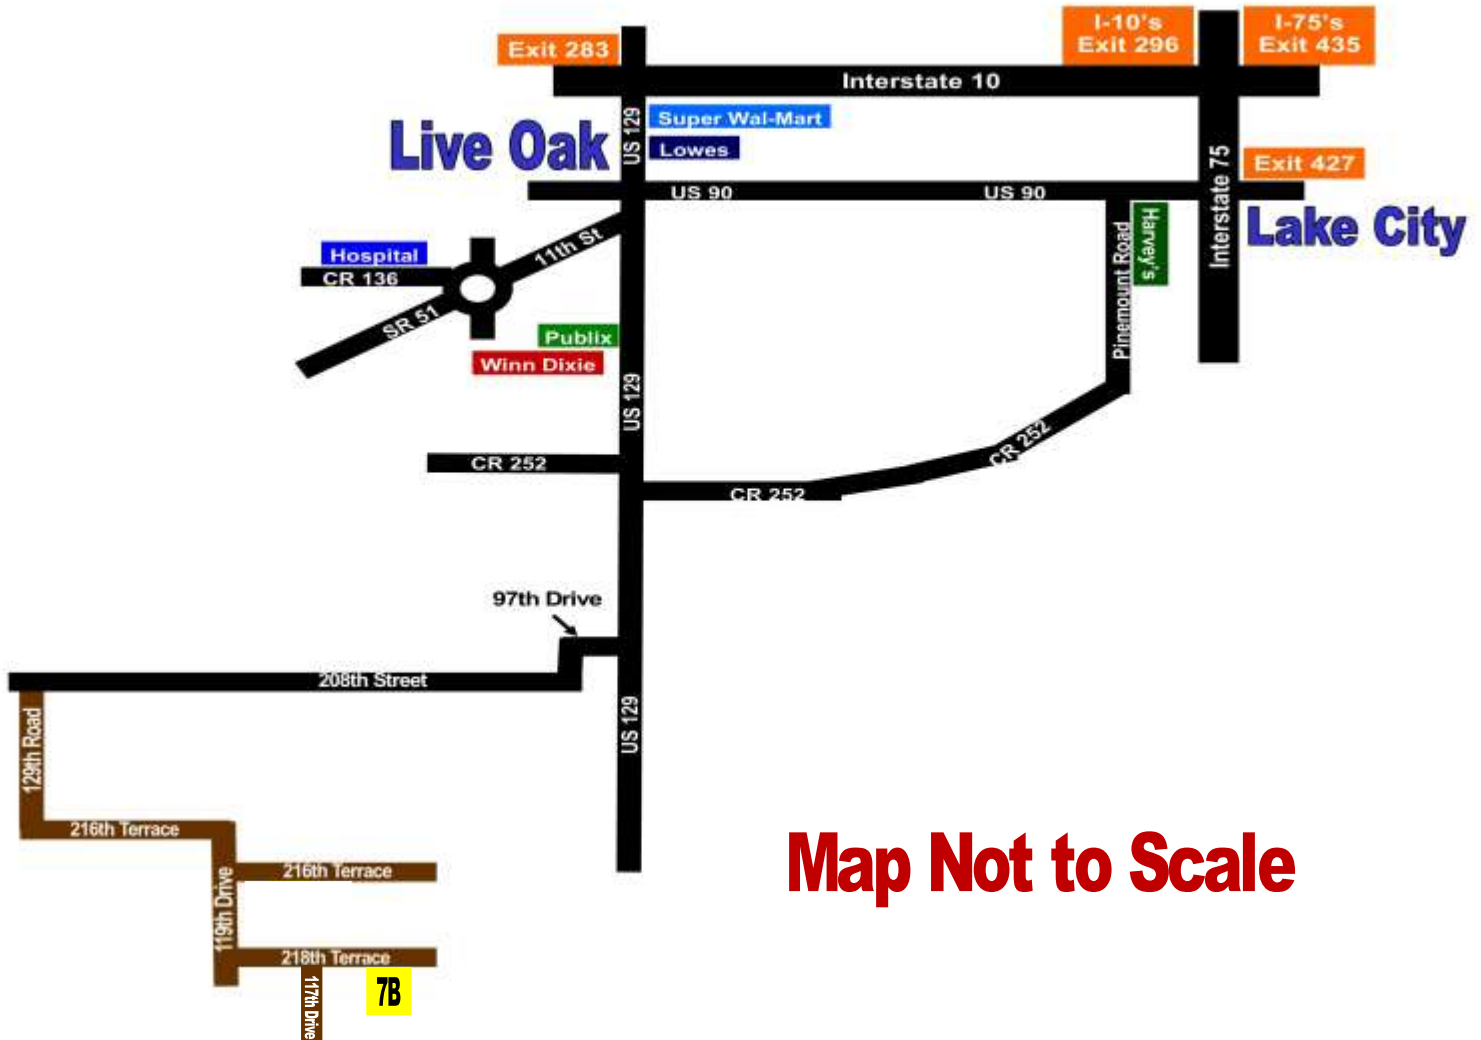

Suwannee Woodlands - Lot 7B Directions

Map Not to Scale

Directions to Suwannee Woodlands Lot 7B

1. Take Interstate 10 to Exit 283 (US 129)
2. Take US 129 South to US 90 in downtown Live Oak. Go 16.3 miles south of US 90 on US 129 to 97th Drive on your RIGHT.
3. Turn RIGHT onto 97th Drive which runs into 208th Street. Continue 4.5 miles on 208th Street to 129th Road on your LEFT.
4. Turn LEFT onto 129th Road and go 9/10 of a mile to 216th Terrace.
5. Turn LEFT onto 216th Terrace and go 2.8 miles to 119th Drive on your RIGHT.
6. Turn RIGHT onto 119th Drive and go 3/10 of a mile to 218th Terrace on your LEFT.
7. Turn LEFT onto 218th Terrace and go 4/10 of a mile to Lot 7B on your RIGHT.

Address of a house on Lot 6B for GPS : 11718 218th Terrace, O'Brien, FL 32071