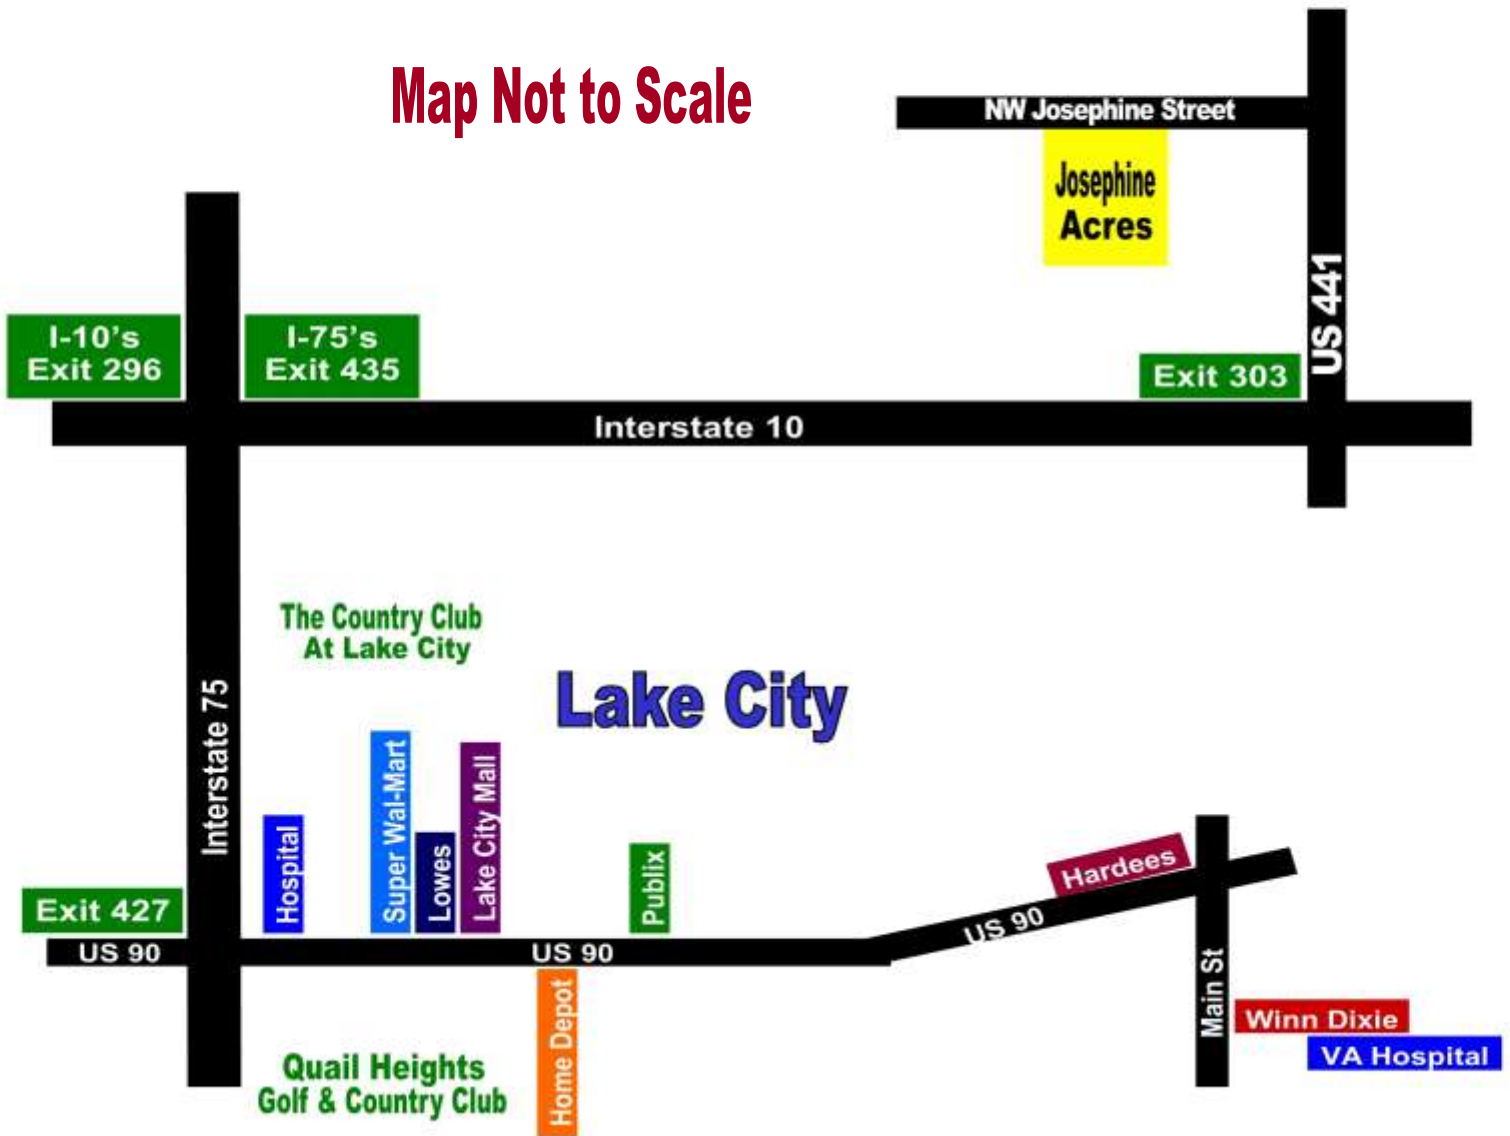

Josephine Acres Directions

Map Not to Scale

Directions to Josephine Acres

1. Take Interstate 10 to Exit 303
2. At Exit 303 take US Highway 441 North (Go 2 miles to NW Josephine Street on your LEFT)
3. Turn LEFT onto NW Josephine Street (Go 6/10 of a mile to NW Testament Court on your LEFT)
4. Turn LEFT onto NW Testament Court and the property is on both sides of the road.
5. Use the Josephine Acres Sales Plat to locate available parcels.

Address of a Falling Creek Church next to property for GPS:

343 NW Testament Court, Lake City, FL 32055